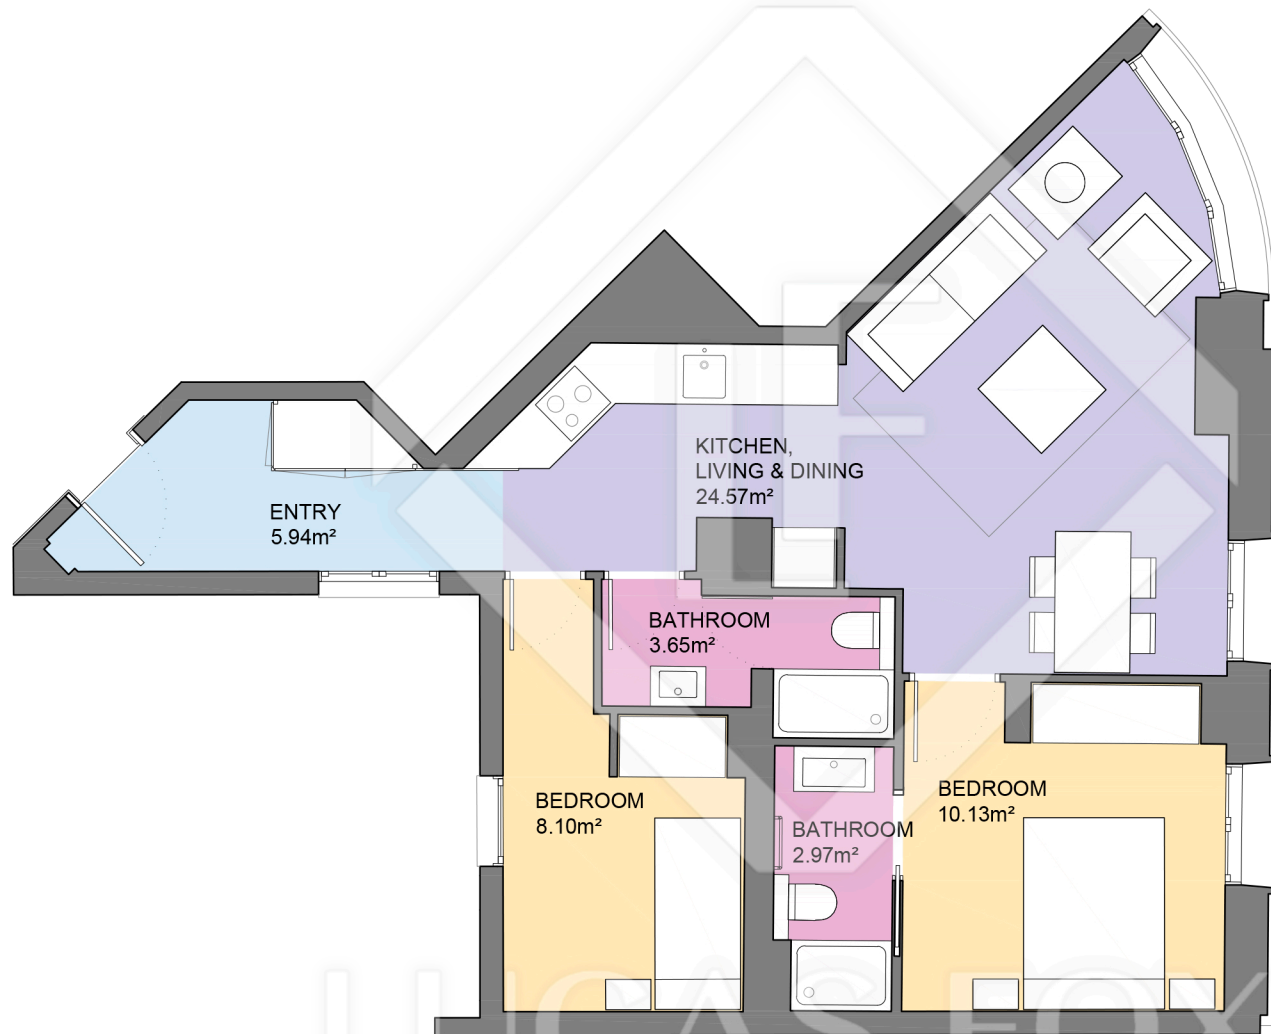

BCN49369

LUCAS FOX
INTERNATIONAL PROPERTIES

Scale in metres. Indicative only. Dimensions are approximate. All information contained here is gathered from sources we believe to be reliable. However we cannot guarantee its accuracy and interested persons should rely on their own enquiries.

Measurements FLOOR	
Built surface	68.84m ²
Useful surface	55.36m ²