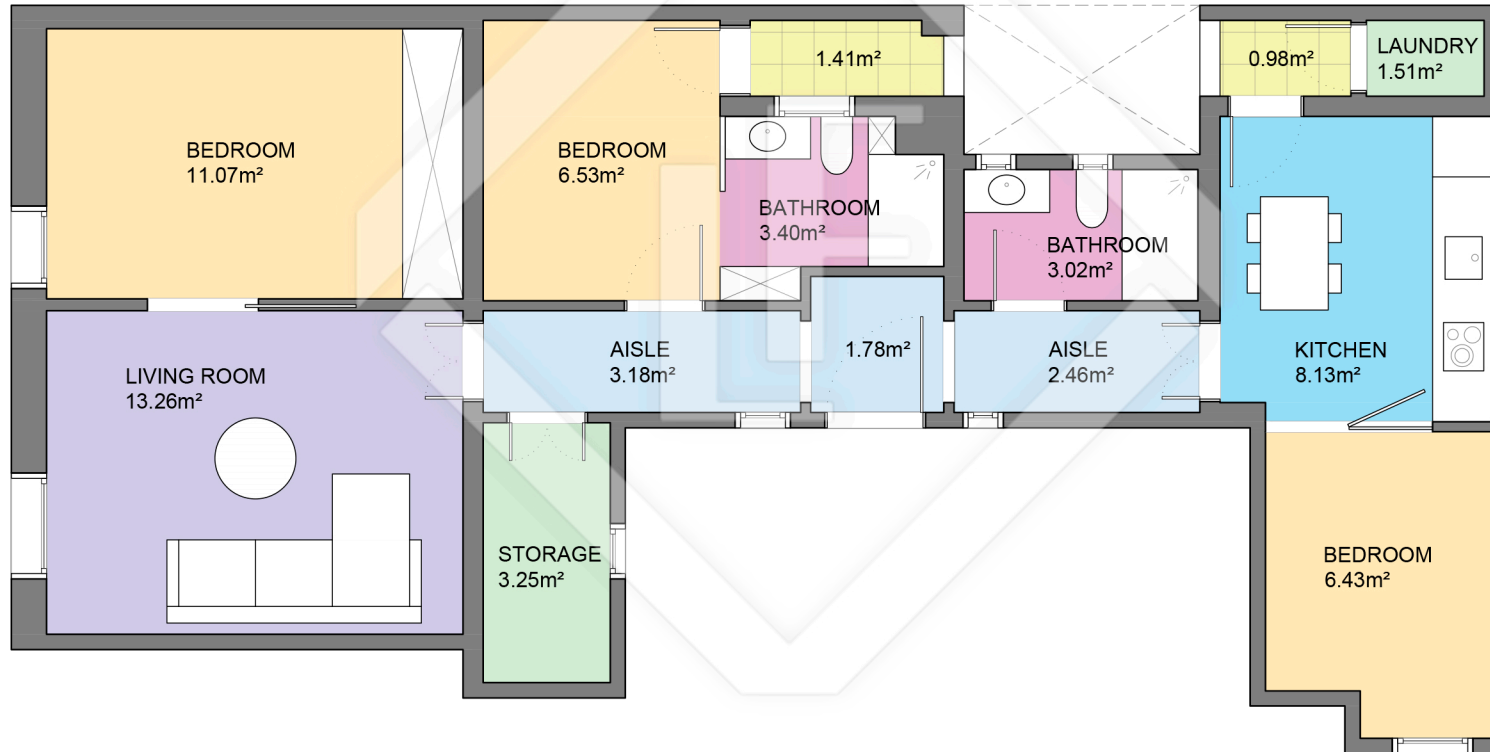

BCN49314

LUCAS FOX

INTERNATIONAL PROPERTIES

LUCAS FOX
INTERNATIONAL PROPERTIES

Scale in metres. Indicative only. Dimensions are approximate. All information contained here is gathered from sources we believe to be reliable. However we cannot guarantee its accuracy and interested persons should rely on their own enquiries.

Measurements FLOOR	
Built surface	79.10m ²
Useful surface	63.38m ²
Exterior surface	2.38m ²
Height	2.78m