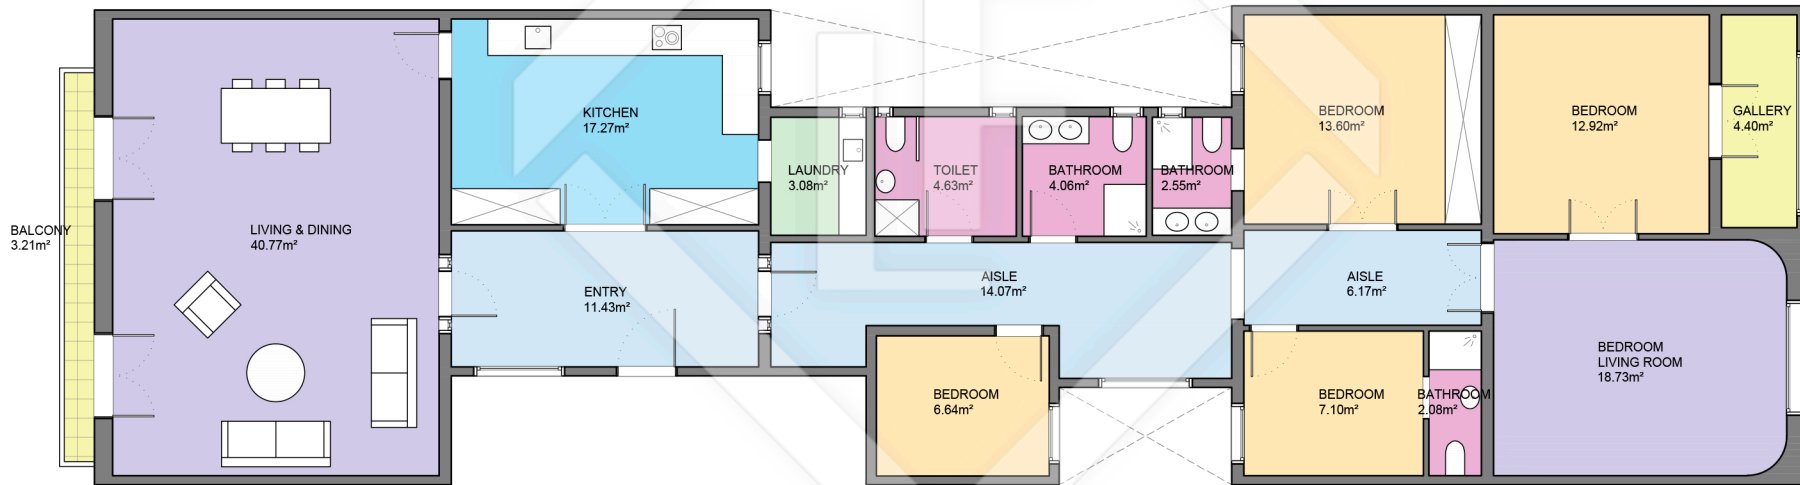

# LUCAS FOX

INTERNATIONAL PROPERTIES

Scale in metres. Indicative only. Dimensions are approximate. All information contained here is gathered from sources we believe to be reliable. However we cannot guarantee its accuracy and interested persons should rely on their own enquiries.

Measurements FLOOR	
Built surface	193.61m <sup>2</sup>
Useful surface	169.50m <sup>2</sup>
Exterior surface	3.21m <sup>2</sup>
Height	3.07m