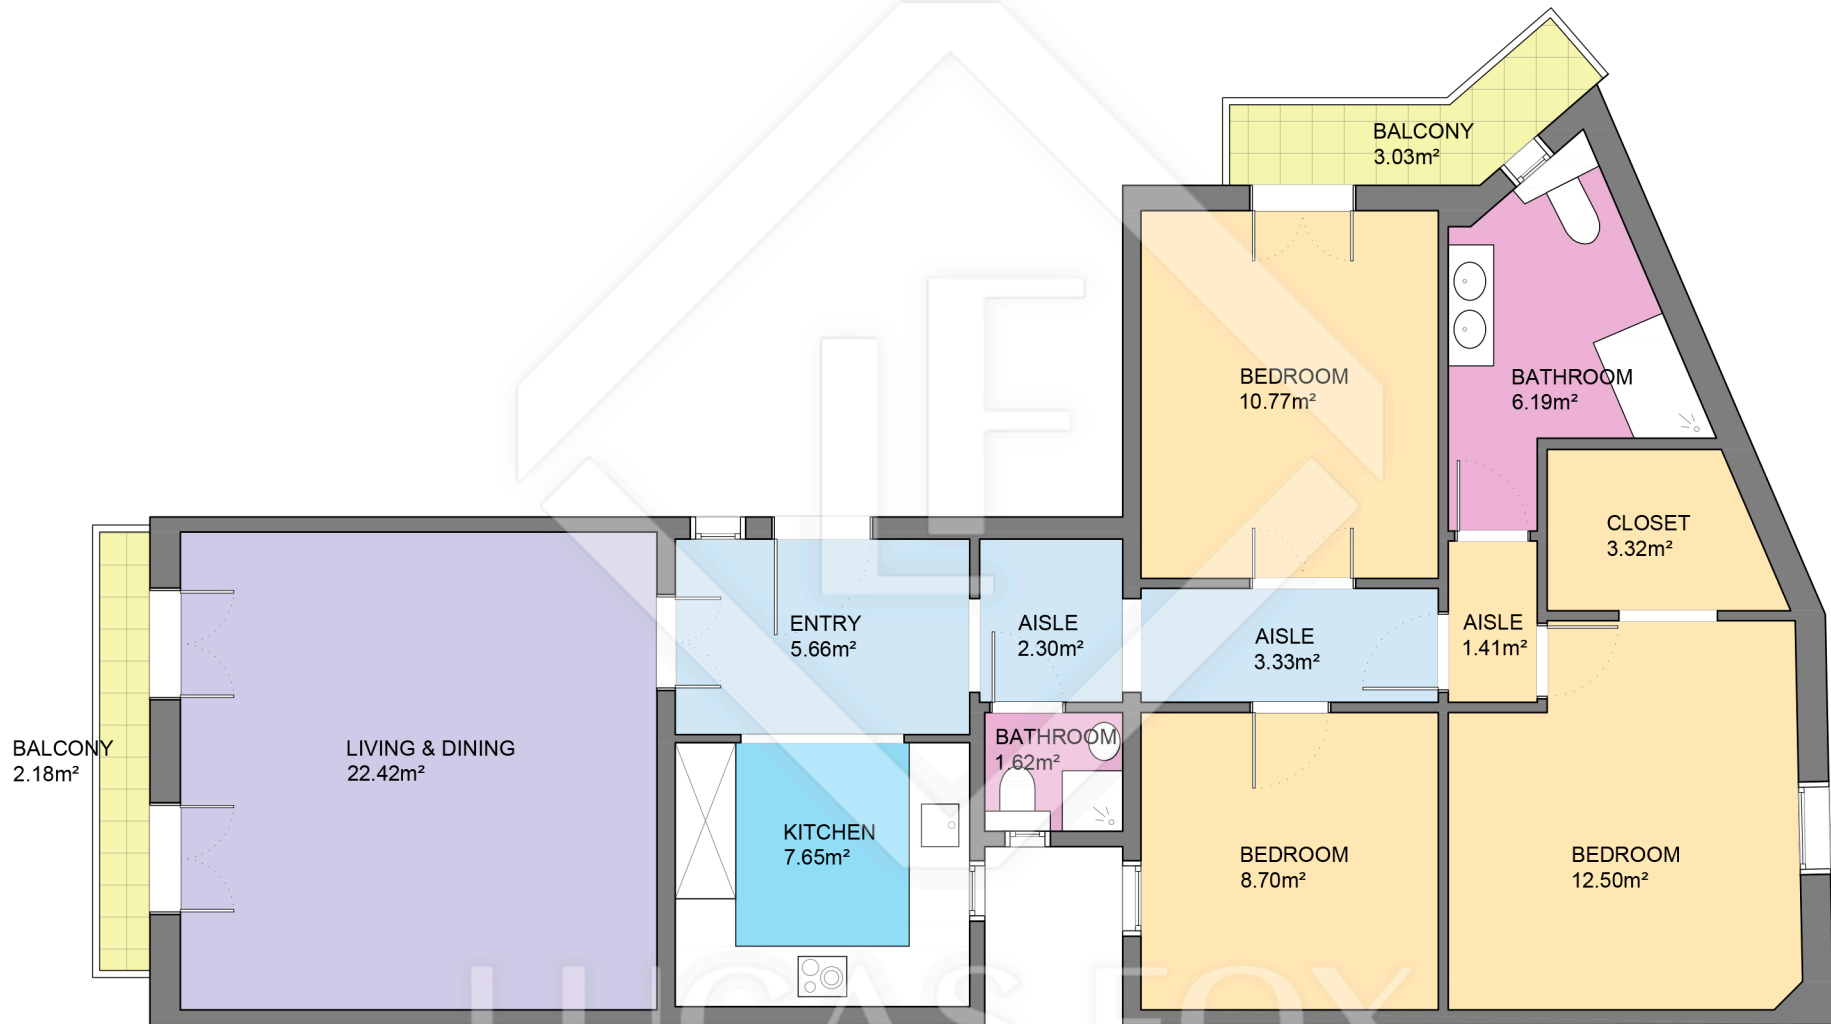

BCN49043

LUCAS FOX
INTERNATIONAL PROPERTIES

LUCAS FOX
INTERNATIONAL PROPERTIES

Scale in metres. Indicative only. Dimensions are approximate. All information contained here is gathered from sources we believe to be reliable. However we cannot guarantee its accuracy and interested persons should rely on their own enquiries.

Measurements FLOOR	
Built surface	100.82m ²
Useful surface	85.87m ²
Exterior surface	5.21m ²
Height	3.10m