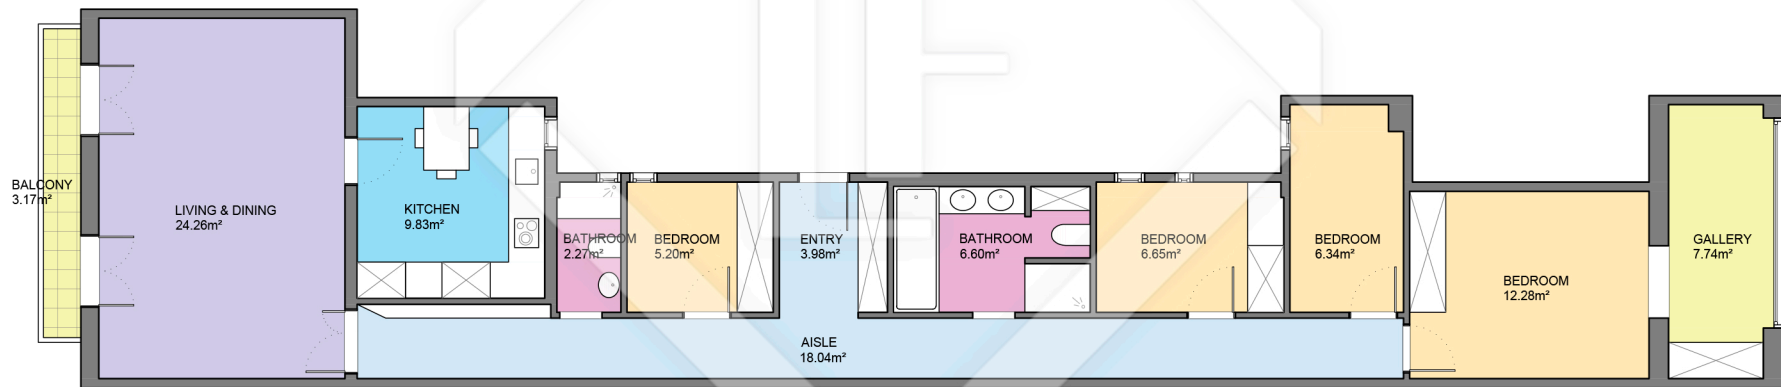

BCN48984

LUCAS FOX
INTERNATIONAL PROPERTIES

LUCAS FOX
INTERNATIONAL PROPERTIES

Scale in metres. Indicative only. Dimensions are approximate. All information contained here is gathered from sources we believe to be reliable. However we cannot guarantee its accuracy and interested persons should rely on their own enquiries.

| Measurements FLOOR | |
|--------------------|----------------------|
| Built surface | 121.49m ² |
| Useful surface | 103.47m ² |
| Exterior surface | 3.17m ² |
| Height | 2.88m |

BCN48984 Propuesta

LUCAS FOX
INTERNATIONAL PROPERTIES

LUCAS FOX
INTERNATIONAL PROPERTIES

Scale in metres. Indicative only. Dimensions are approximate. All information contained here is gathered from sources we believe to be reliable. However we cannot guarantee its accuracy and interested persons should rely on their own enquiries.

| Measurements FLOOR | |
|--------------------|----------------------|
| Built surface | 121.49m ² |
| Useful surface | 103.59m ² |
| Exterior surface | 3.17m ² |
| Height | 2.88m |