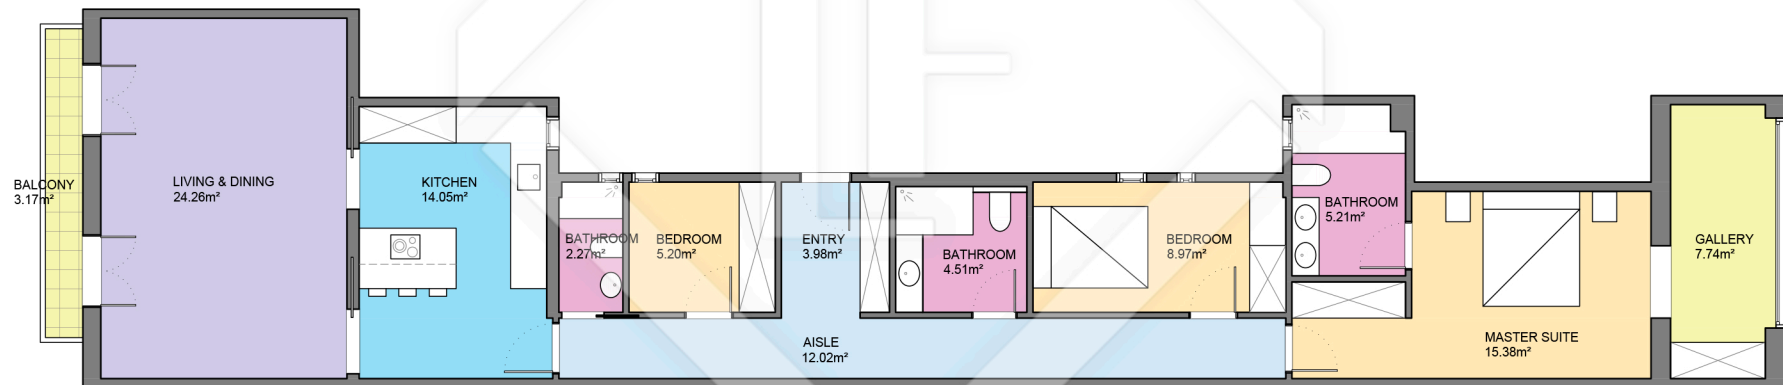

BCN48984

LUCAS FOX
INTERNATIONAL PROPERTIES

LUCAS FOX
INTERNATIONAL PROPERTIES

Scale in metres. Indicative only. Dimensions are approximate. All information contained here is gathered from sources we believe to be reliable. However we cannot guarantee its accuracy and interested persons should rely on their own enquiries.

| Measurements FLOOR | |
|--------------------|----------------------|
| Built surface | 121.49m ² |
| Useful surface | 103.47m ² |
| Exterior surface | 3.17m ² |
| Height | 2.88m |

BCN48984 Propuesta

LUCAS FOX
INTERNATIONAL PROPERTIES

LUCAS FOX
INTERNATIONAL PROPERTIES

Scale in metres. Indicative only. Dimensions are approximate. All information contained here is gathered from sources we believe to be reliable. However we cannot guarantee its accuracy and interested persons should rely on their own enquiries.

| Measurements FLOOR | |
|--------------------|----------------------|
| Built surface | 121.49m ² |
| Useful surface | 103.59m ² |
| Exterior surface | 3.17m ² |
| Height | 2.88m |