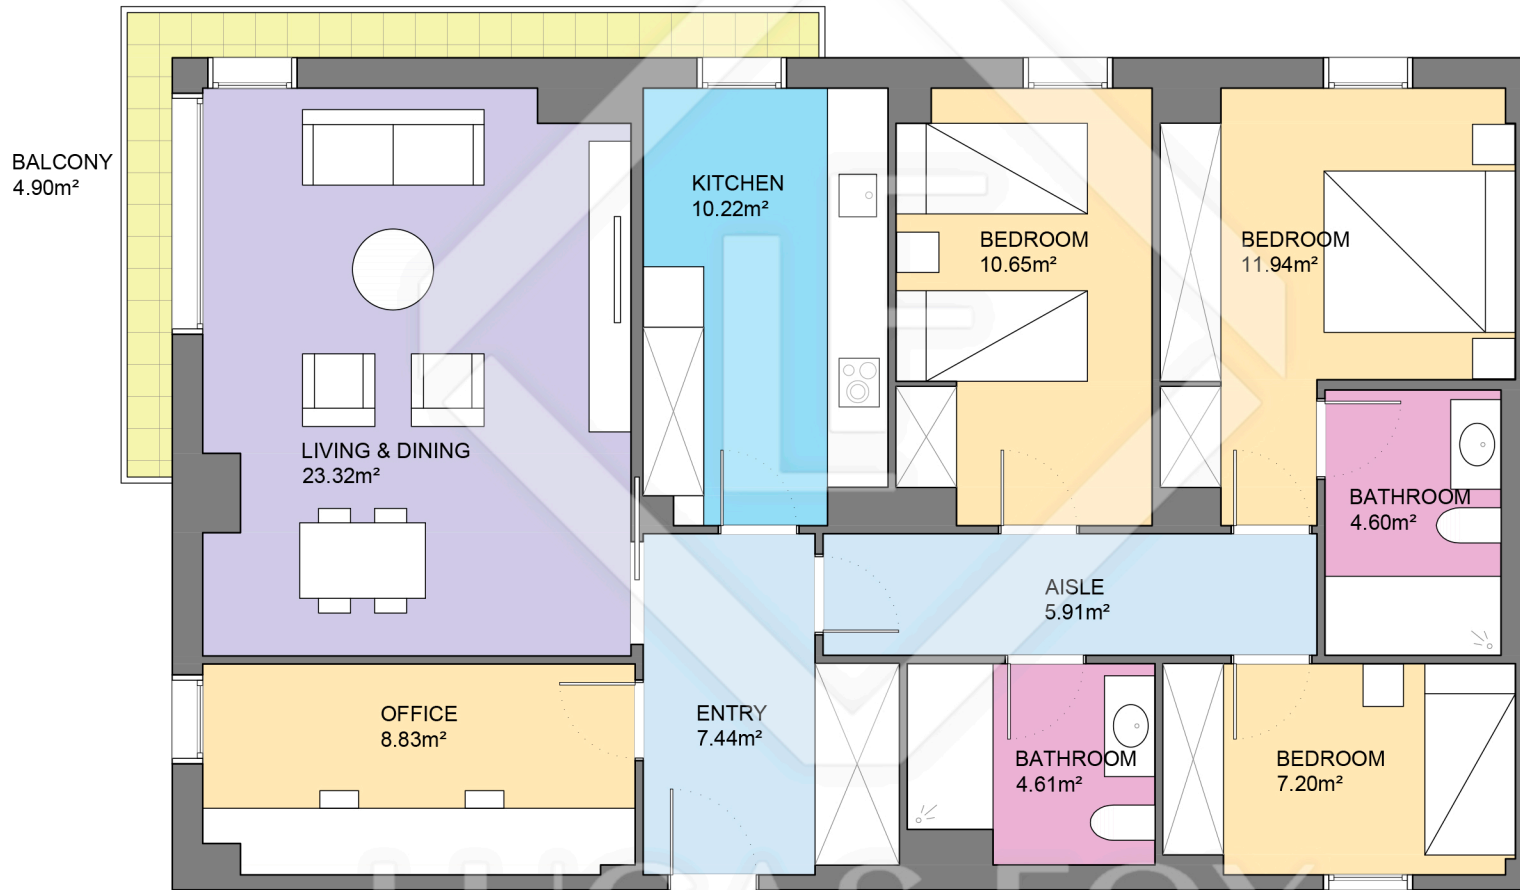

BCN48961

LUCAS FOX
INTERNATIONAL PROPERTIES

LUCAS FOX
INTERNATIONAL PROPERTIES

Scale in metres. Indicative only. Dimensions are approximate. All information contained here is gathered from sources we believe to be reliable. However we cannot guarantee its accuracy and interested persons should rely on their own enquiries.

Measurements FLOOR	
Built surface	111.10m ²
Useful surface	94.72m ²
Exterior surface	4.90m ²