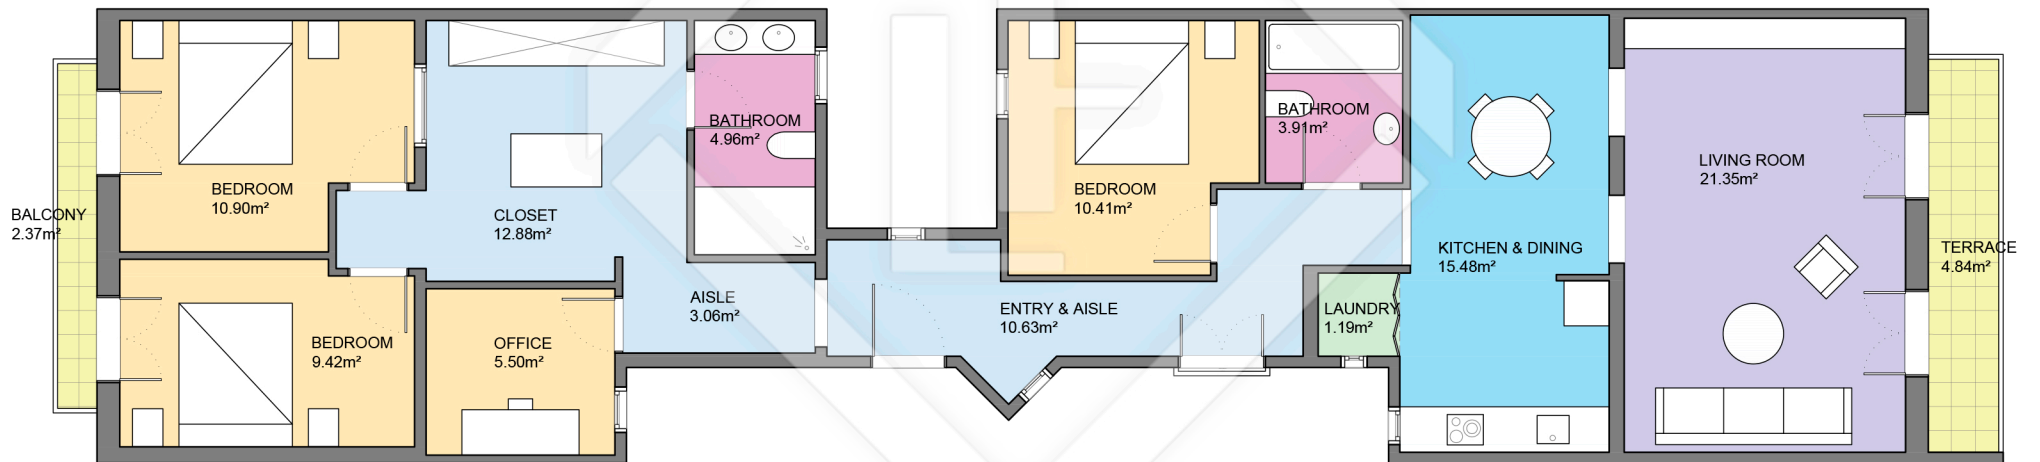

BCN48841

LUCAS FOX

INTERNATIONAL PROPERTIES

LUCAS FOX
INTERNATIONAL PROPERTIES

Scale in metres. Indicative only. Dimensions are approximate. All information contained here is gathered from sources we believe to be reliable. However we cannot guarantee its accuracy and interested persons should rely on their own enquiries.

Measurements FLOOR	
Built surface	127.50m ²
Useful surface	109.70m ²
Exterior surface	7.21m ²
Height	2.90m