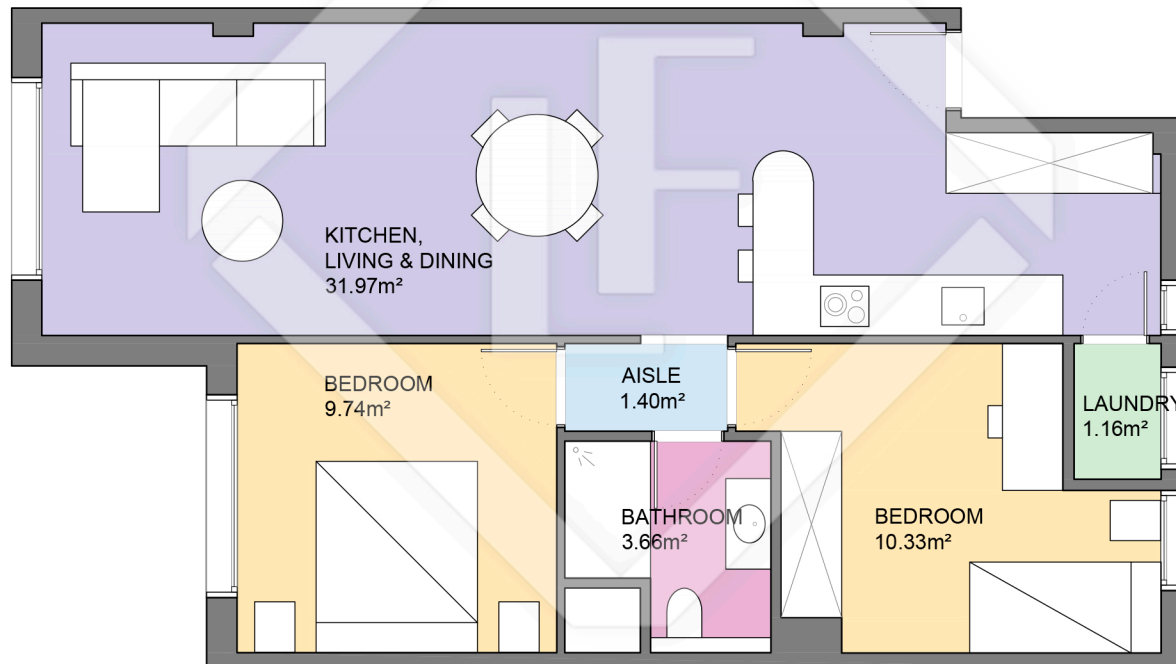

BCN48821

LUCAS FOX

INTERNATIONAL PROPERTIES

LUCAS FOX
INTERNATIONAL PROPERTIES

Scale in metres. Indicative only. Dimensions are approximate. All information contained here is gathered from sources we believe to be reliable. However we cannot guarantee its accuracy and interested persons should rely on their own enquiries.

Measurements FLOOR	
Built surface	68.35m ²
Useful surface	58.26m ²