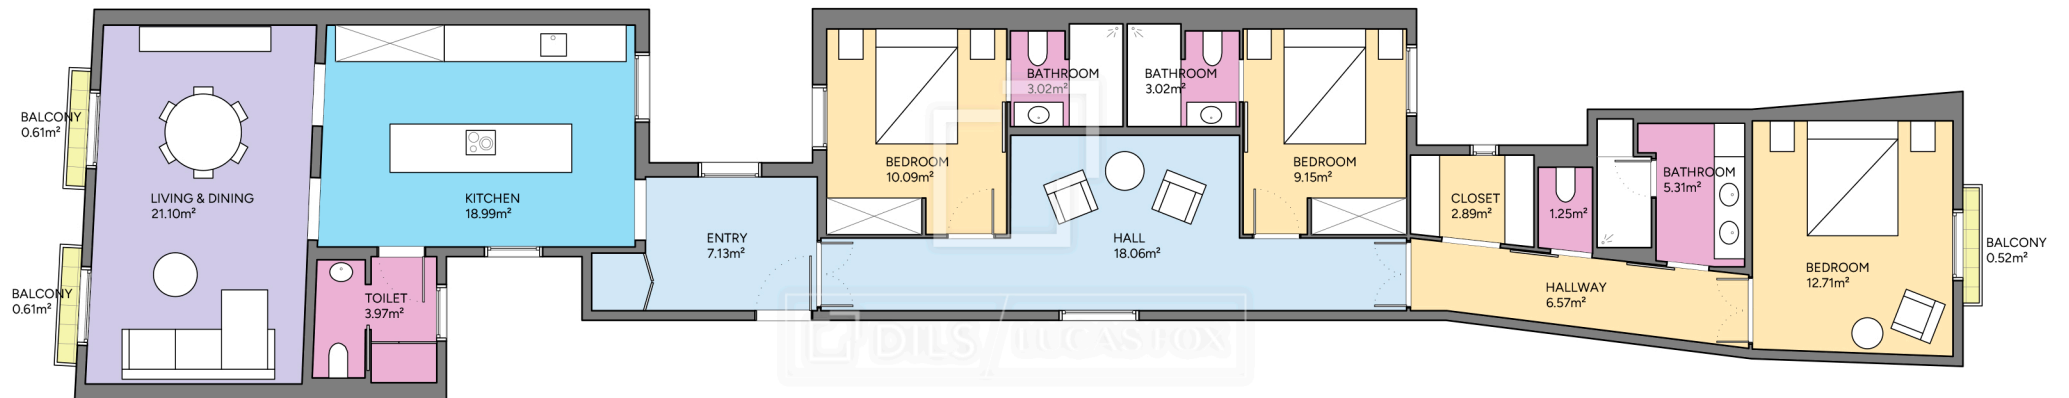

# BCN48625

Scale in meters. Indicative only. Dimensions are approximate. All information contained here is gathered from sources we believe to be reliable. However we cannot guarantee its accuracy and interested persons should rely on their own enquiries.

Measurements FLOOR	
Built surface	145.75m <sup>2</sup>
Useful surface	123.26m <sup>2</sup>
Exterior surface	1.74m <sup>2</sup>