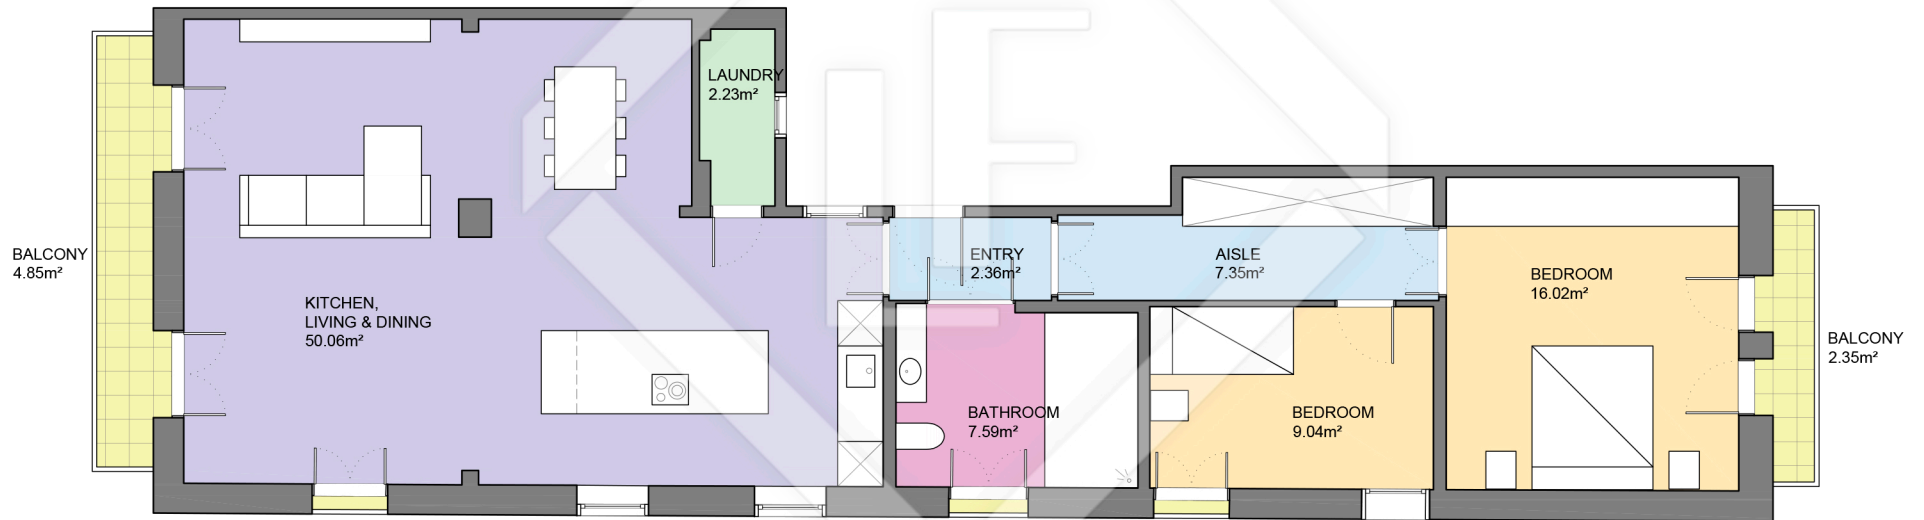

# LUCAS FOX

INTERNATIONAL PROPERTIES

LUCAS FOX  
INTERNATIONAL PROPERTIES

Scale in metres. Indicative only. Dimensions are approximate. All information contained here is gathered from sources we believe to be reliable. However we cannot guarantee its accuracy and interested persons should rely on their own enquiries.

| Measurements FLOOR |                      |
|--------------------|----------------------|
| Built surface      | 112.85m <sup>2</sup> |
| Useful surface     | 94.66m <sup>2</sup>  |
| Exterior surface   | 7.20m <sup>2</sup>   |
| Height             | 3.00m                |