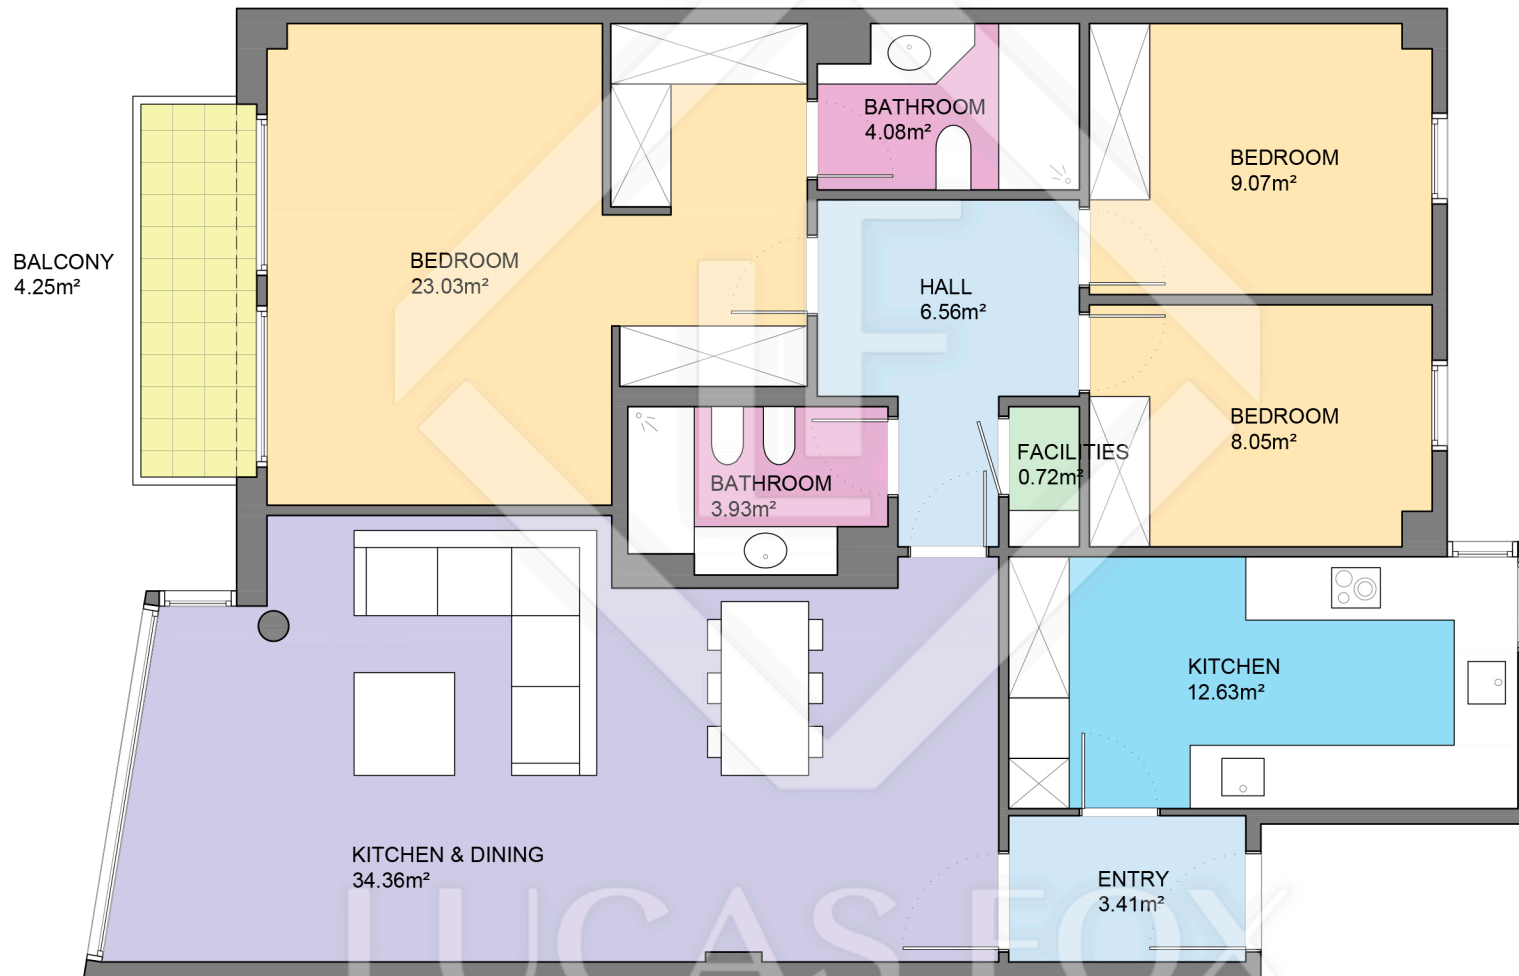

BCN48485

LUCAS FOX
INTERNATIONAL PROPERTIES

| Measurements FLOOR | |
|--------------------|----------------------|
| Built surface | 119.20m ² |
| Useful surface | 105.85m ² |
| Exterior surface | 4.25m ² |
| Height | 2.68m |

LUCAS FOX
INTERNATIONAL PROPERTIES

Scale in metres. Indicative only. Dimensions are approximate. All information contained here is gathered from sources we believe to be reliable. However we cannot guarantee its accuracy and interested persons should rely on their own enquiries.