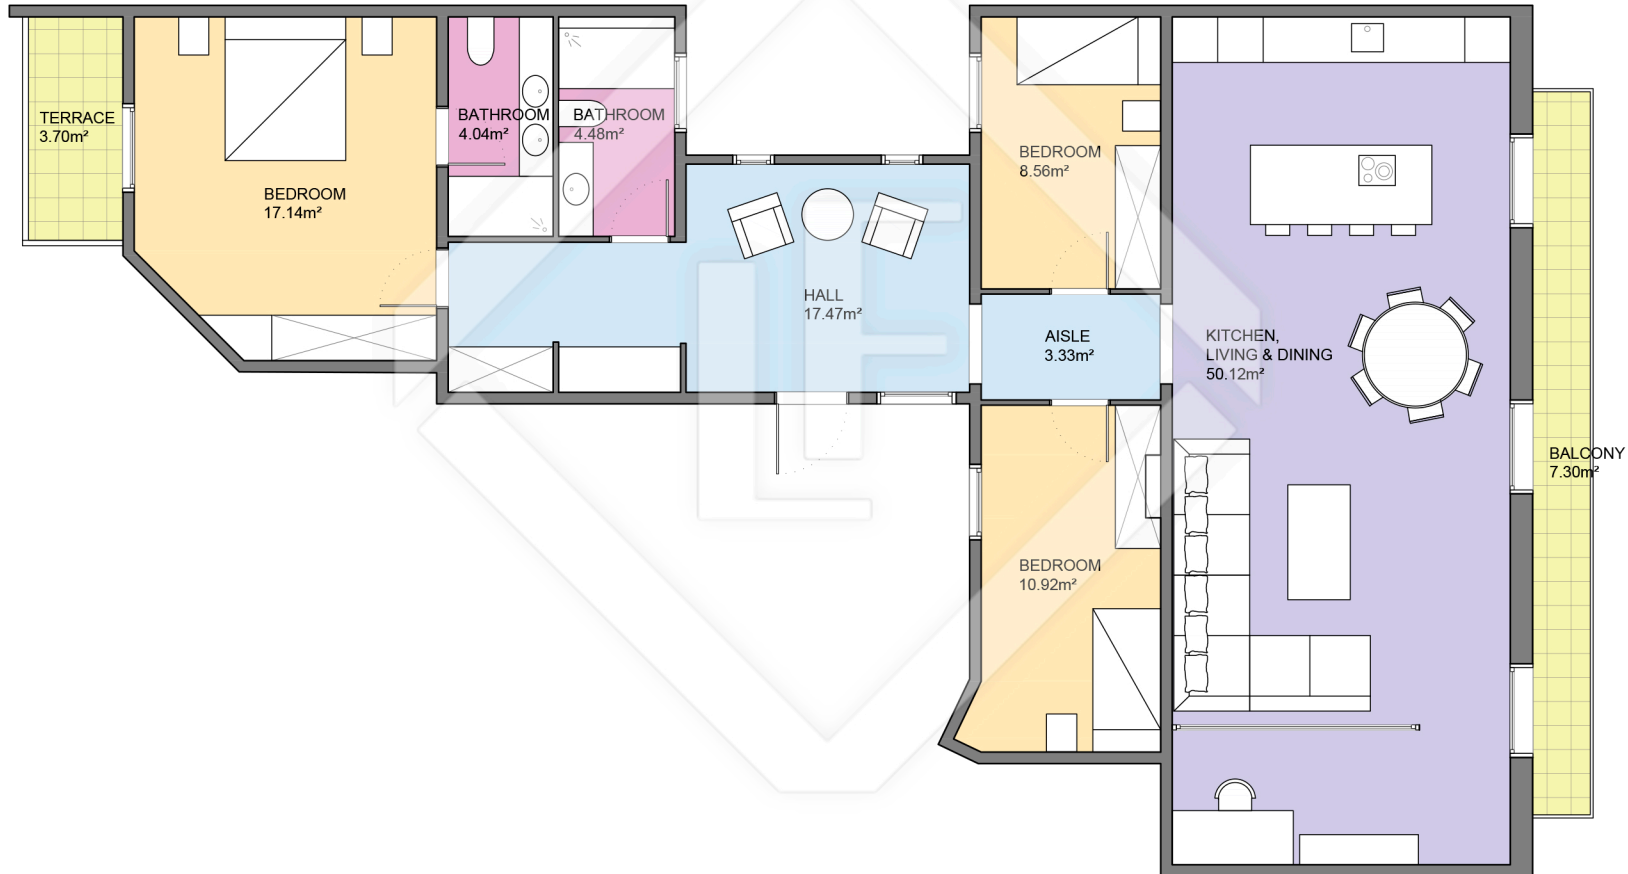

BCN48434

LUCAS FOX  
INTERNATIONAL PROPERTIES

LUCAS FOX  
INTERNATIONAL PROPERTIES

Scale in metres. Indicative only. Dimensions are approximate. All information contained here is gathered from sources we believe to be reliable. However we cannot guarantee its accuracy and interested persons should rely on their own enquiries.

| Measurements FLOOR |                      |
|--------------------|----------------------|
| Built surface      | 131.88m <sup>2</sup> |
| Useful surface     | 116.06m <sup>2</sup> |
| Exterior surface   | 11.00m <sup>2</sup>  |