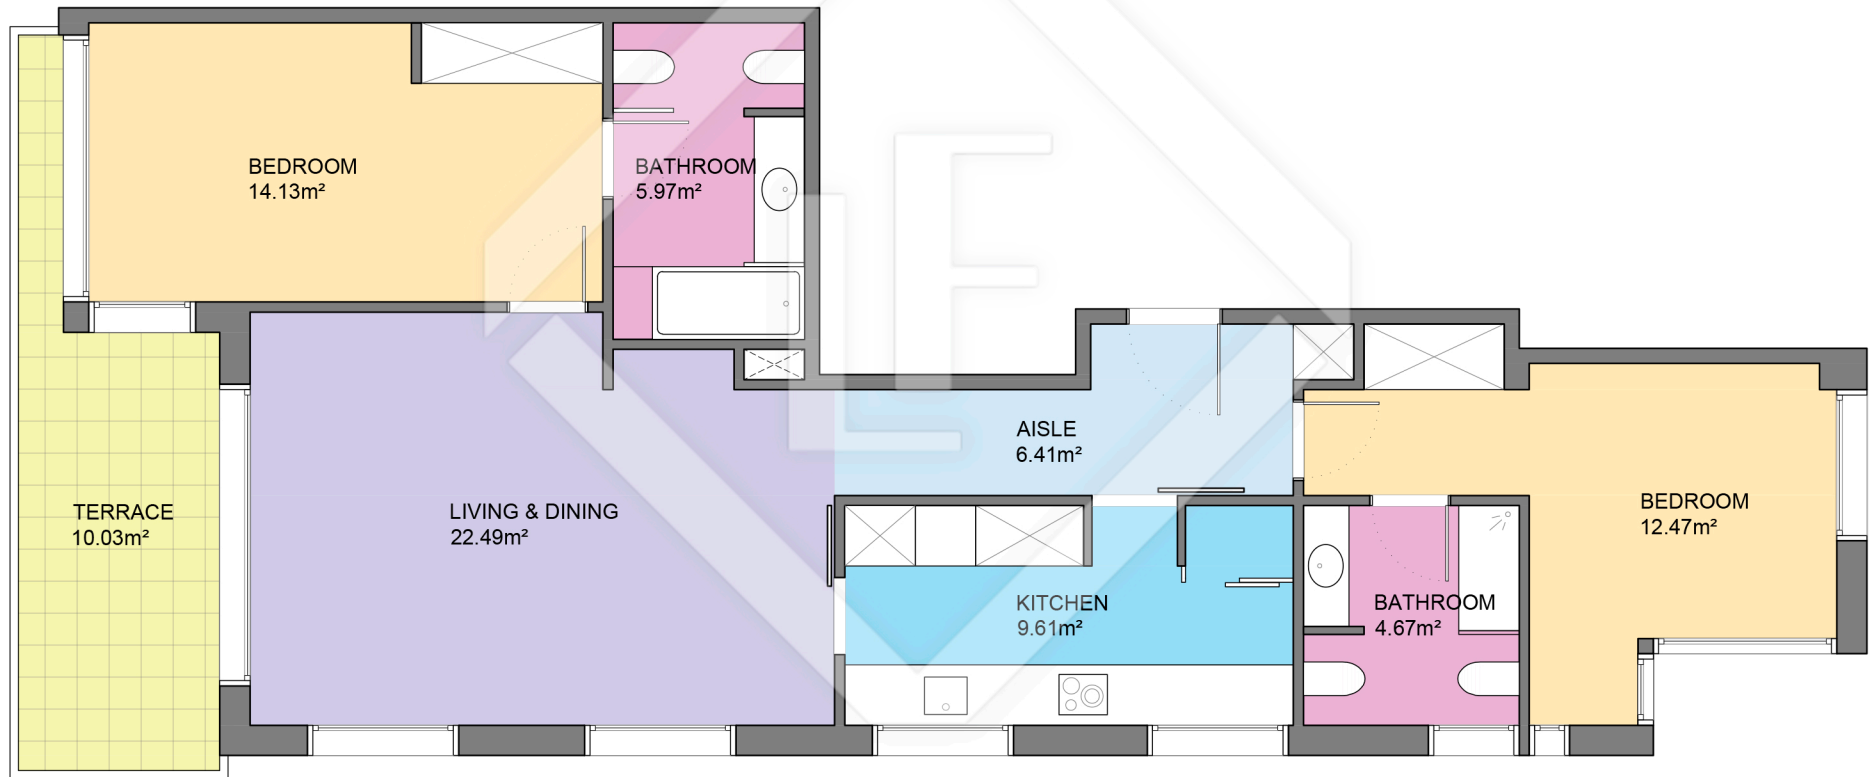

# LUCAS FOX

INTERNATIONAL PROPERTIES

Scale in metres. Indicative only. Dimensions are approximate. All information contained here is gathered from sources we believe to be reliable. However we cannot guarantee its accuracy and interested persons should rely on their own enquiries.

Measurements FLOOR	
Built surface	90.05m <sup>2</sup>
Useful surface	75.73m <sup>2</sup>
Exterior surface	10.02m <sup>2</sup>
Height	2.60m