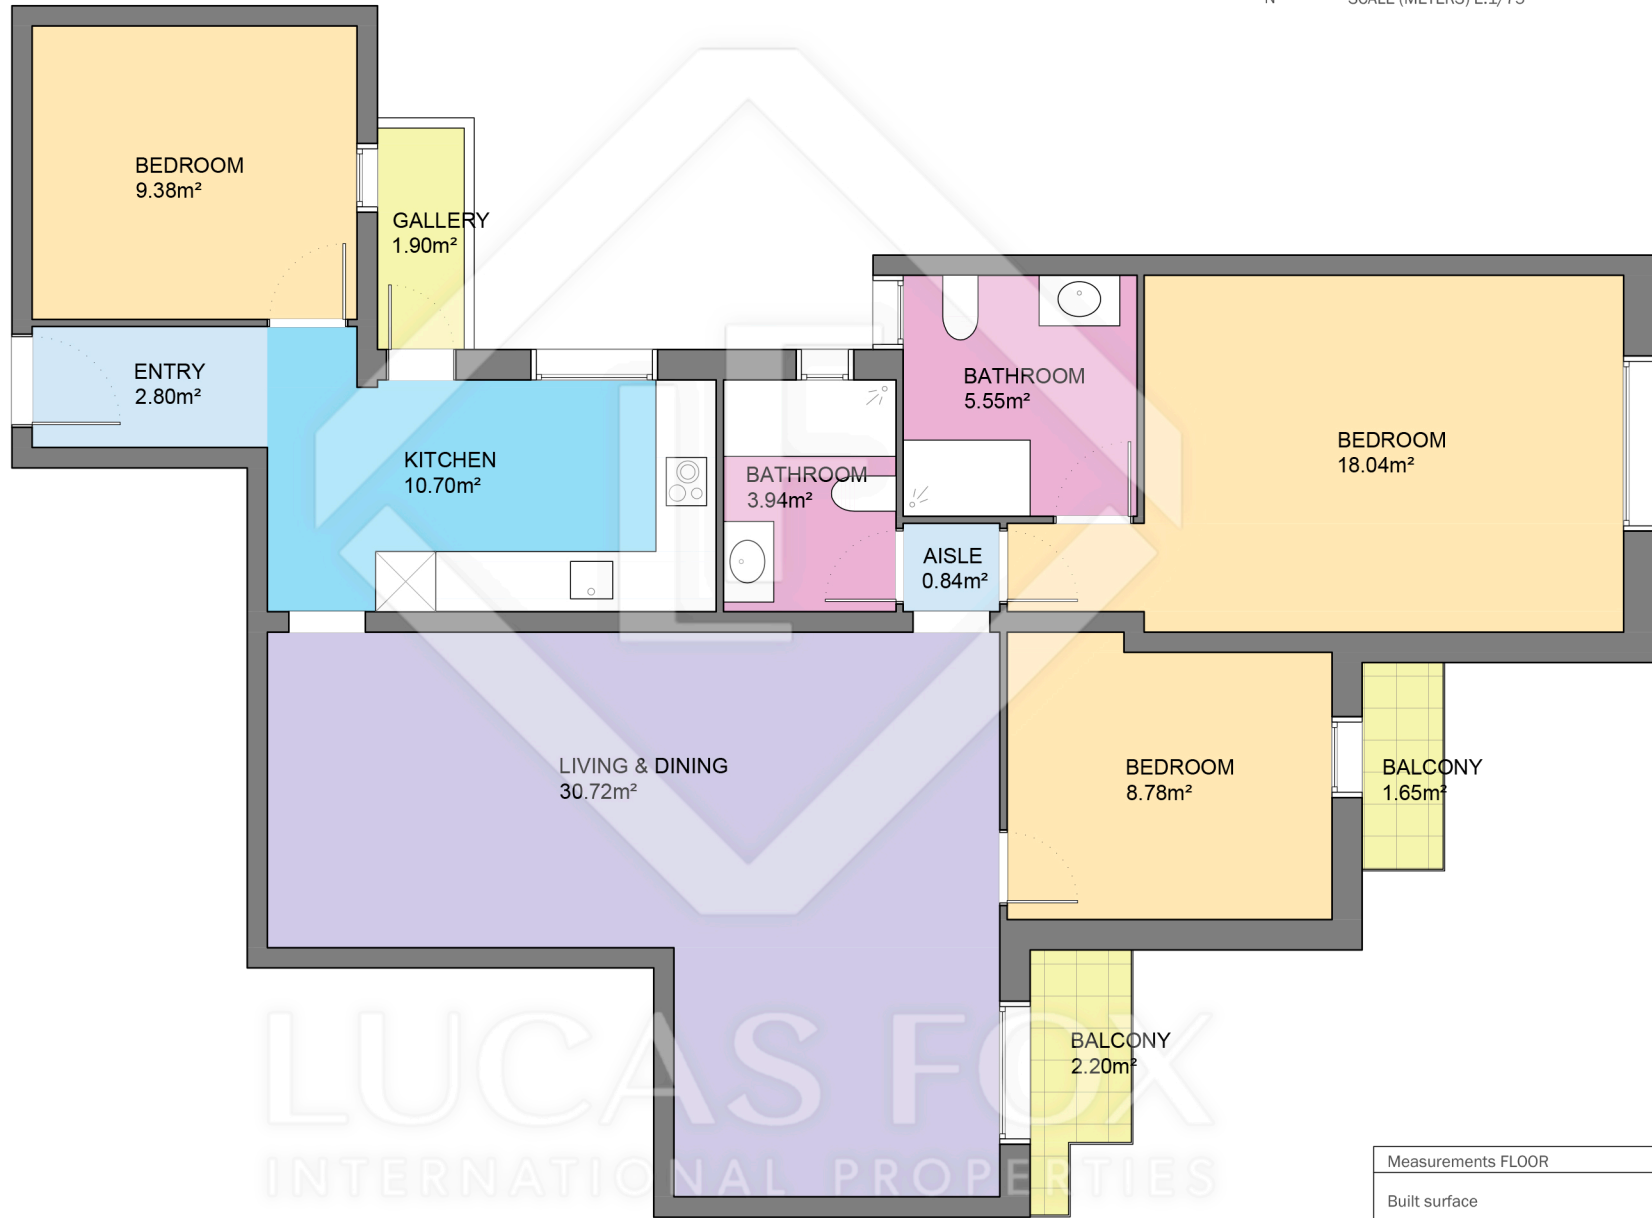

BCN48210

Scale in metres. Indicative only. Dimensions are approximate. All information contained here is gathered from sources we believe to be reliable. However we cannot guarantee its accuracy and interested persons should rely on their own enquiries.

Measurements FLOOR	
Built surface	107.80m ²
Useful surface	90.74m ²
Exterior surface	5.75m ²
Height	2.65m