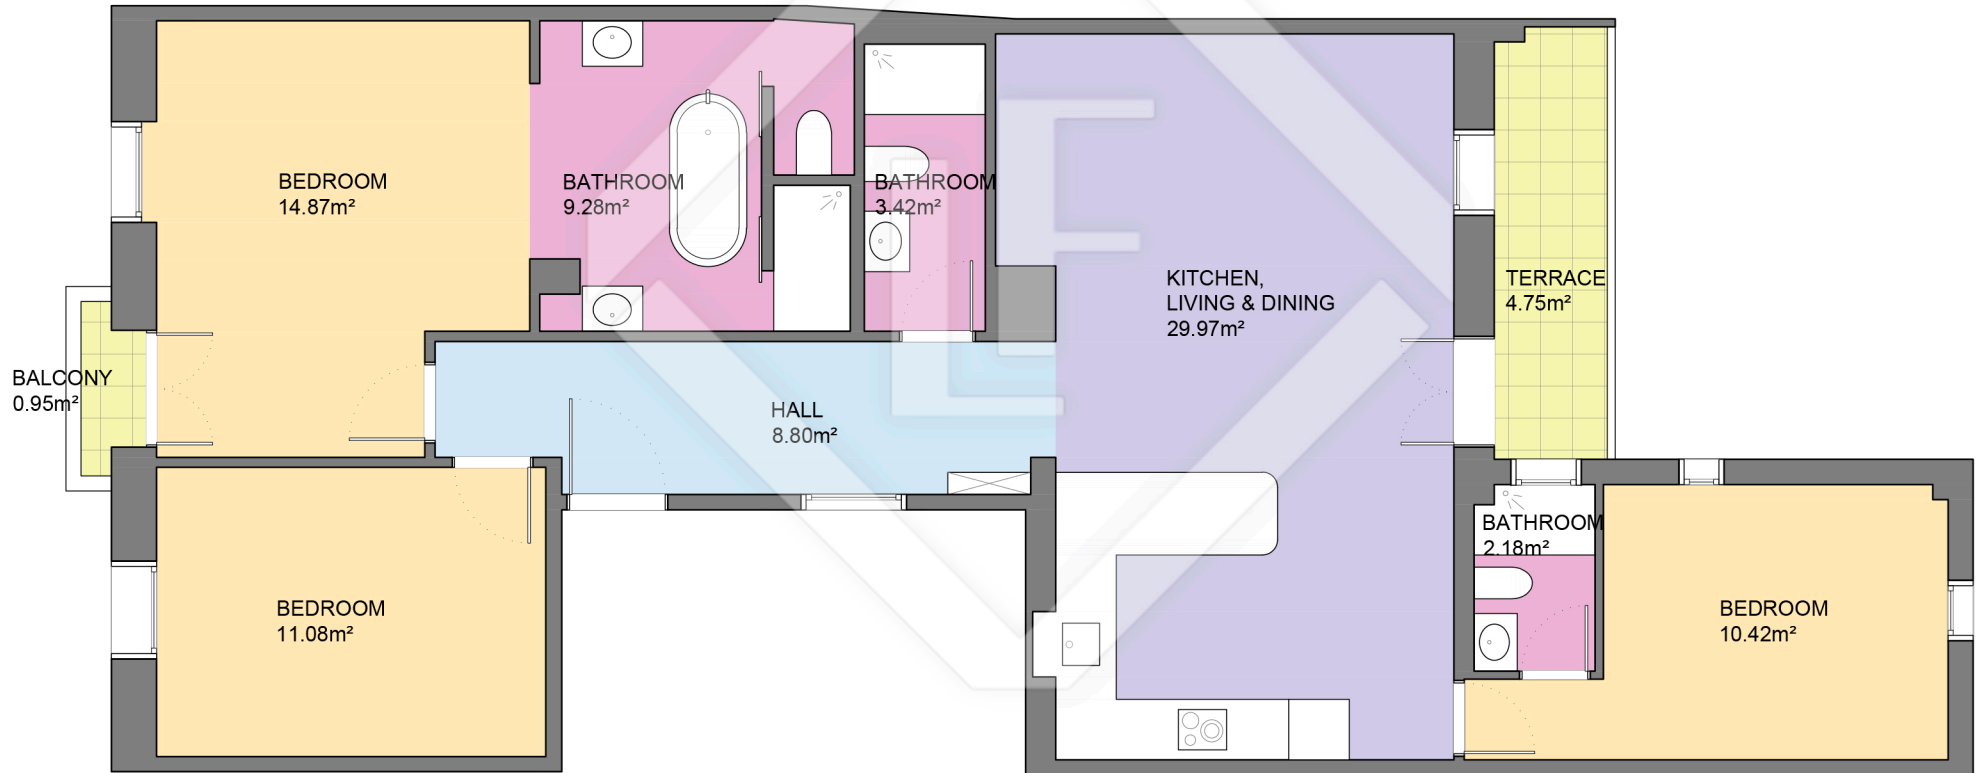

BCN48140

LUCAS FOX
INTERNATIONAL PROPERTIES

LUCAS FOX
INTERNATIONAL PROPERTIES

Scale in metres. Indicative only. Dimensions are approximate. All information contained here is gathered from sources we believe to be reliable. However we cannot guarantee its accuracy and interested persons should rely on their own enquiries.

Measurements FLOOR	
Built surface	107.80m ²
Useful surface	90.02m ²
Exterior surface	5.70m ²
Height	2.88m