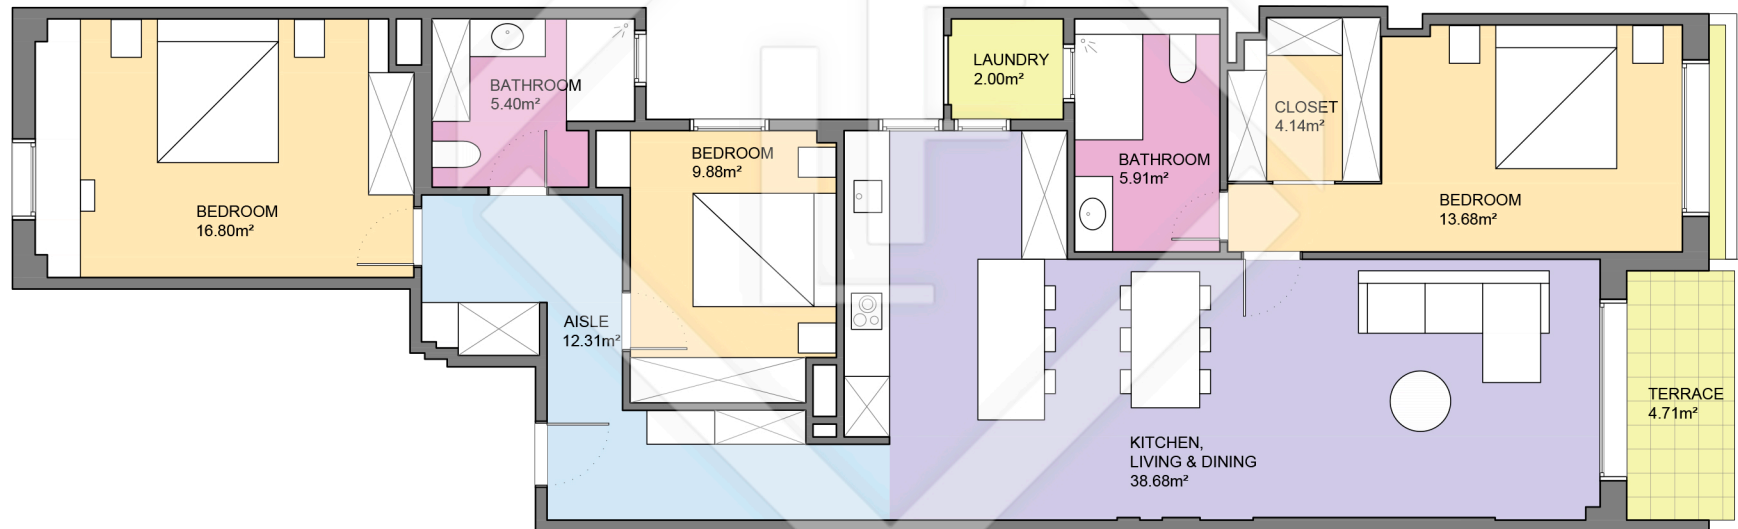

BCN48085

LUCAS FOX

INTERNATIONAL PROPERTIES

LUCAS FOX
INTERNATIONAL PROPERTIES

Scale in metres. Indicative only. Dimensions are approximate. All information contained here is gathered from sources we believe to be reliable. However we cannot guarantee its accuracy and interested persons should rely on their own enquiries.

Measurements FLOOR	
Built surface	122.10m ²
Useful surface	106.80m ²
Exterior surface	6.71m ²