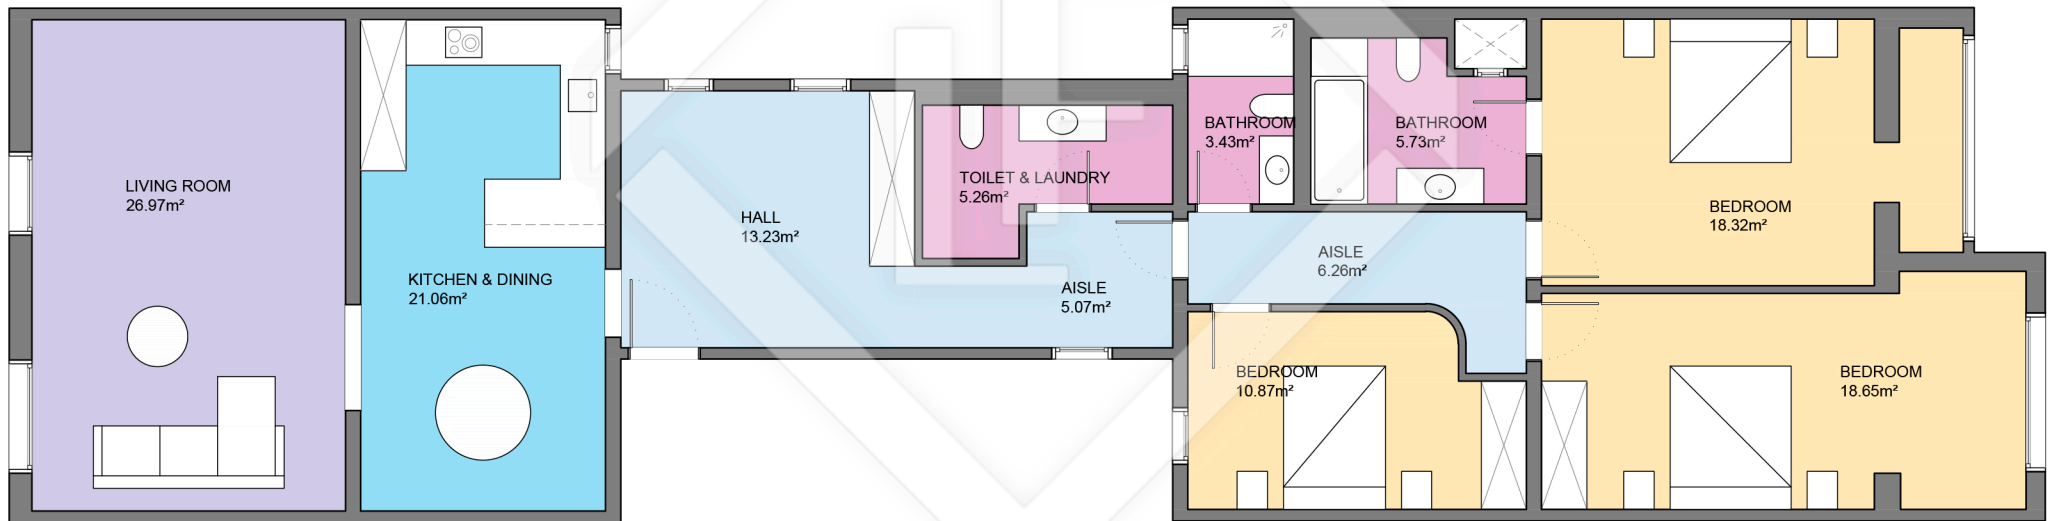

BCN48046

LUCAS FOX

INTERNATIONAL PROPERTIES

LUCAS FOX
INTERNATIONAL PROPERTIES

Scale in metres. Indicative only. Dimensions are approximate. All information contained here is gathered from sources we believe to be reliable. However we cannot guarantee its accuracy and interested persons should rely on their own enquiries.

Measurements FLOOR	
Built surface	157.33m ²
Useful surface	134.85m ²
Height	2.80m