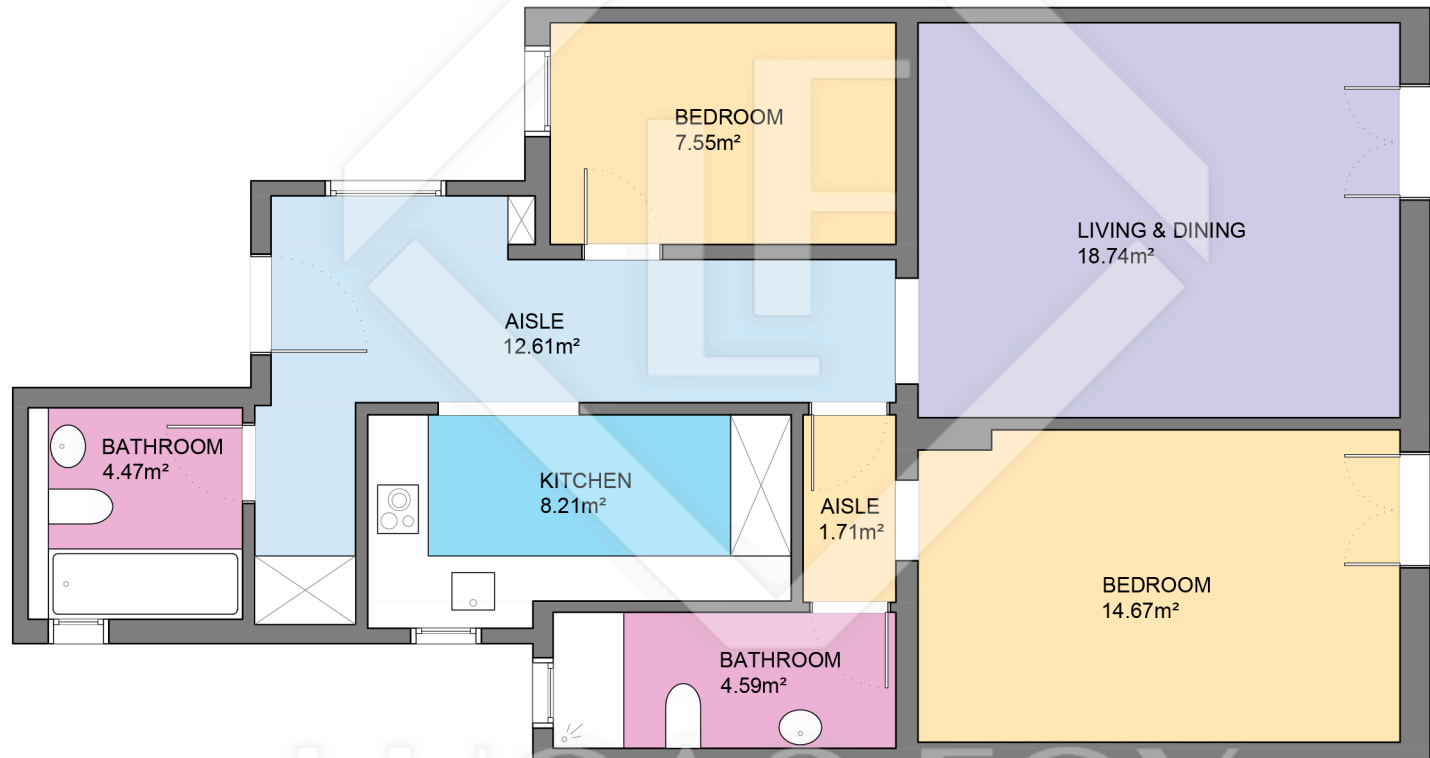

BCN48011

LUCAS FOX
INTERNATIONAL PROPERTIES

LUCAS FOX
INTERNATIONAL PROPERTIES

Scale in metres. Indicative only. Dimensions are approximate. All information contained here is gathered from sources we believe to be reliable. However we cannot guarantee its accuracy and interested persons should rely on their own enquiries.

Measurements FLOOR	
Built surface	85.47m ²
Useful surface	72.55m ²
Height	3.15m