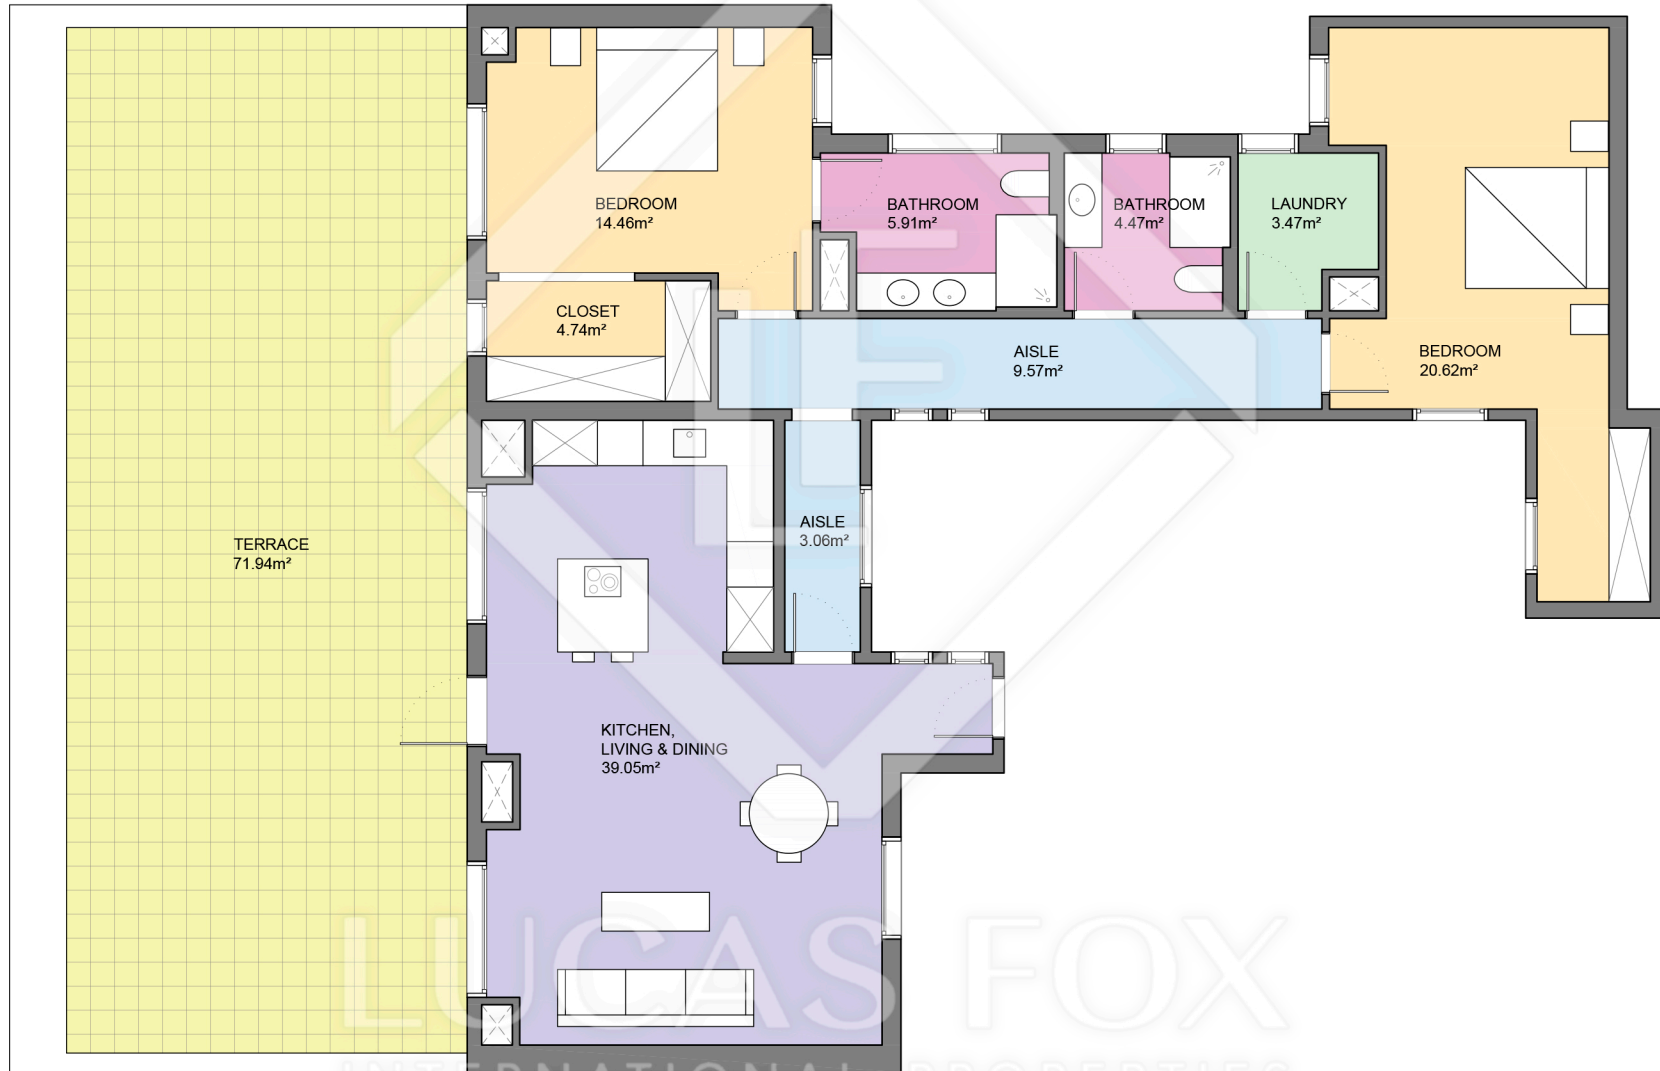

BCN47812

LUCAS FOX
INTERNATIONAL PROPERTIES

Scale in metres. Indicative only. Dimensions are approximate. All information contained here is gathered from sources we believe to be reliable. However we cannot guarantee its accuracy and interested persons should rely on their own enquiries.

Measurements FLOOR	
Built surface	126.46m ²
Useful surface	105.35m ²
Exterior surface	71.94m ²