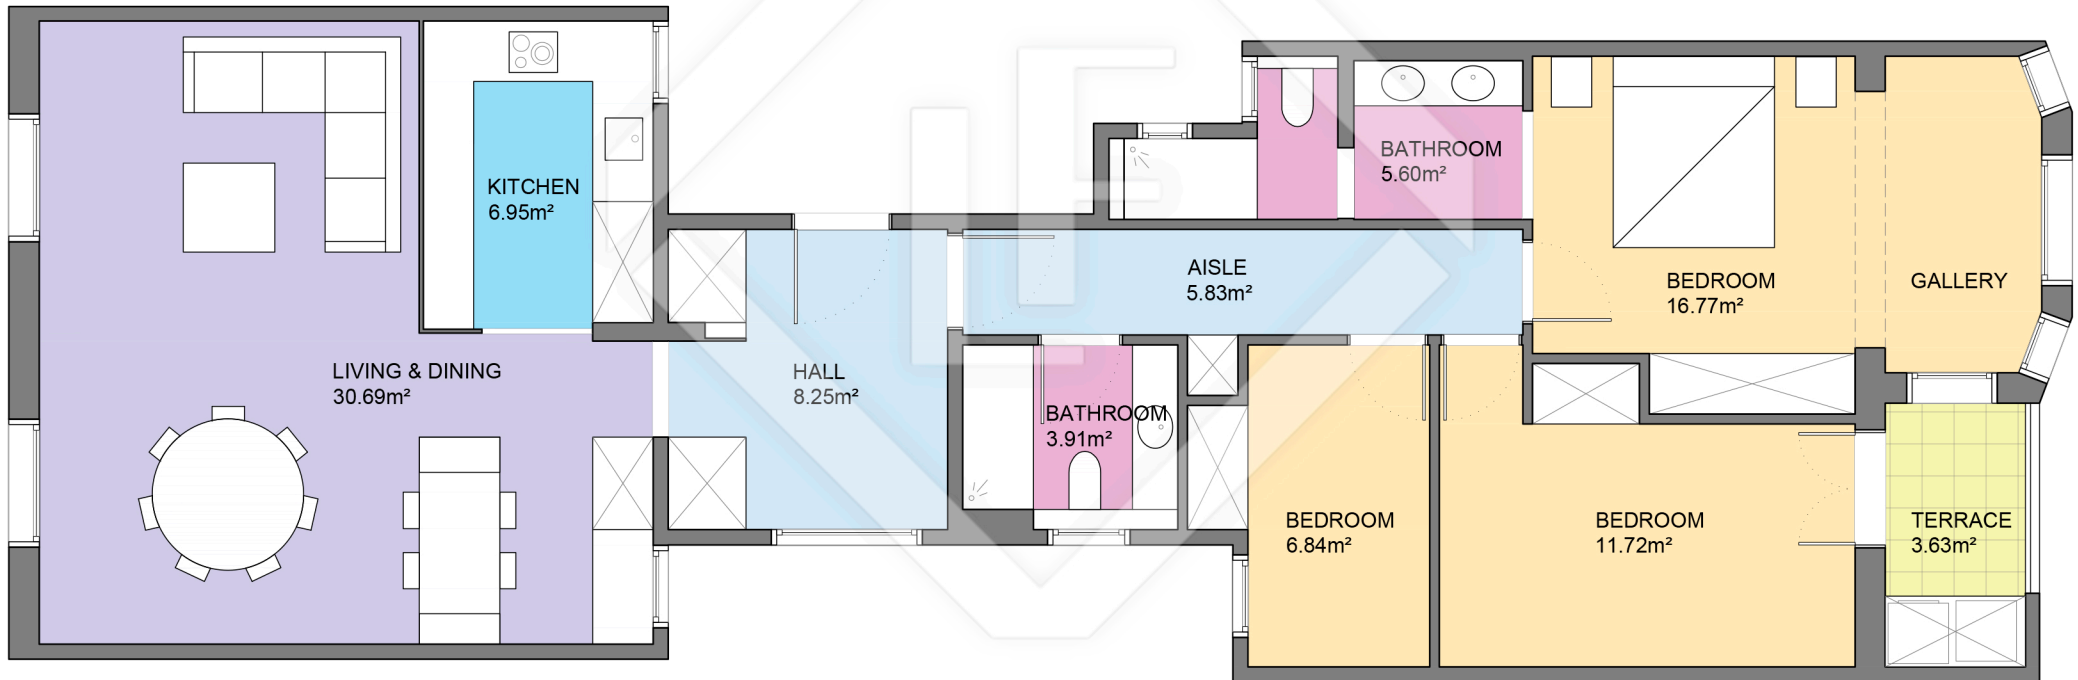

BCN47720

LUCAS FOX  
INTERNATIONAL PROPERTIES

LUCAS FOX  
INTERNATIONAL PROPERTIES

Scale in metres. Indicative only. Dimensions are approximate. All information contained here is gathered from sources we believe to be reliable. However we cannot guarantee its accuracy and interested persons should rely on their own enquiries.

Measurements FLOOR	
Built surface	114.84m <sup>2</sup>
Useful surface	96.57m <sup>2</sup>
Exterior surface	3.63m <sup>2</sup>