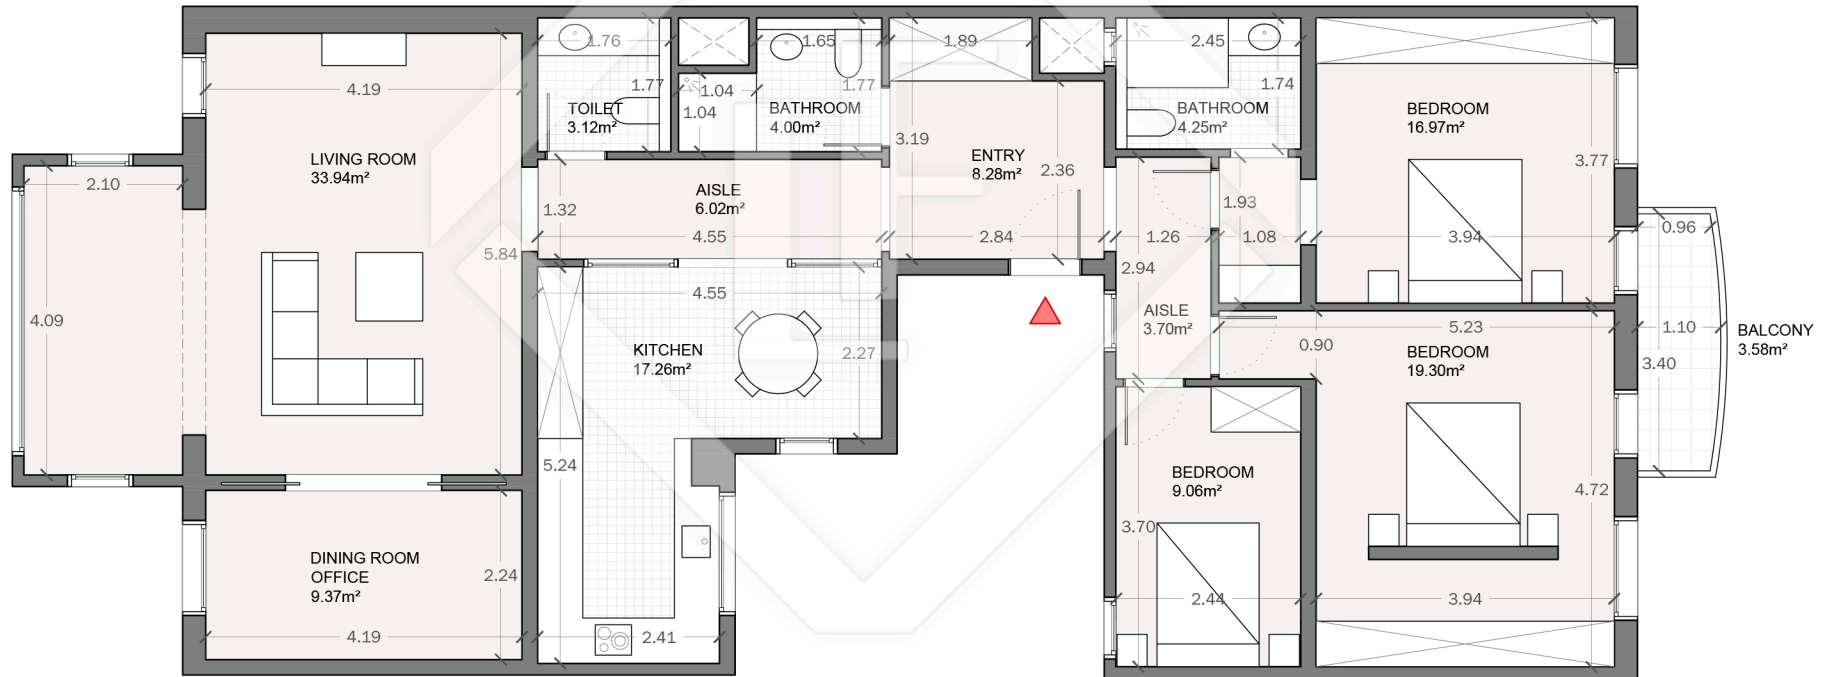

# LUCAS FOX

INTERNATIONAL PROPERTIES

LUCAS FOX  
INTERNATIONAL PROPERTIES

Scale in metres. Indicative only. Dimensions are approximate. All information contained here is gathered from sources we believe to be reliable. However we cannot guarantee its accuracy and interested persons should rely on their own enquiries.

Measurements FLOOR	
Built surface	160.42m <sup>2</sup>
Useful surface	135.26m <sup>2</sup>
Exterior surface	3.58m <sup>2</sup>

# BCN47400

LUCAS FOX  
INTERNATIONAL PROPERTIES

Scale in metres. Indicative only. Dimensions are approximate. All information contained here is gathered from sources we believe to be reliable. However we cannot guarantee its accuracy and interested persons should rely on their own enquiries.