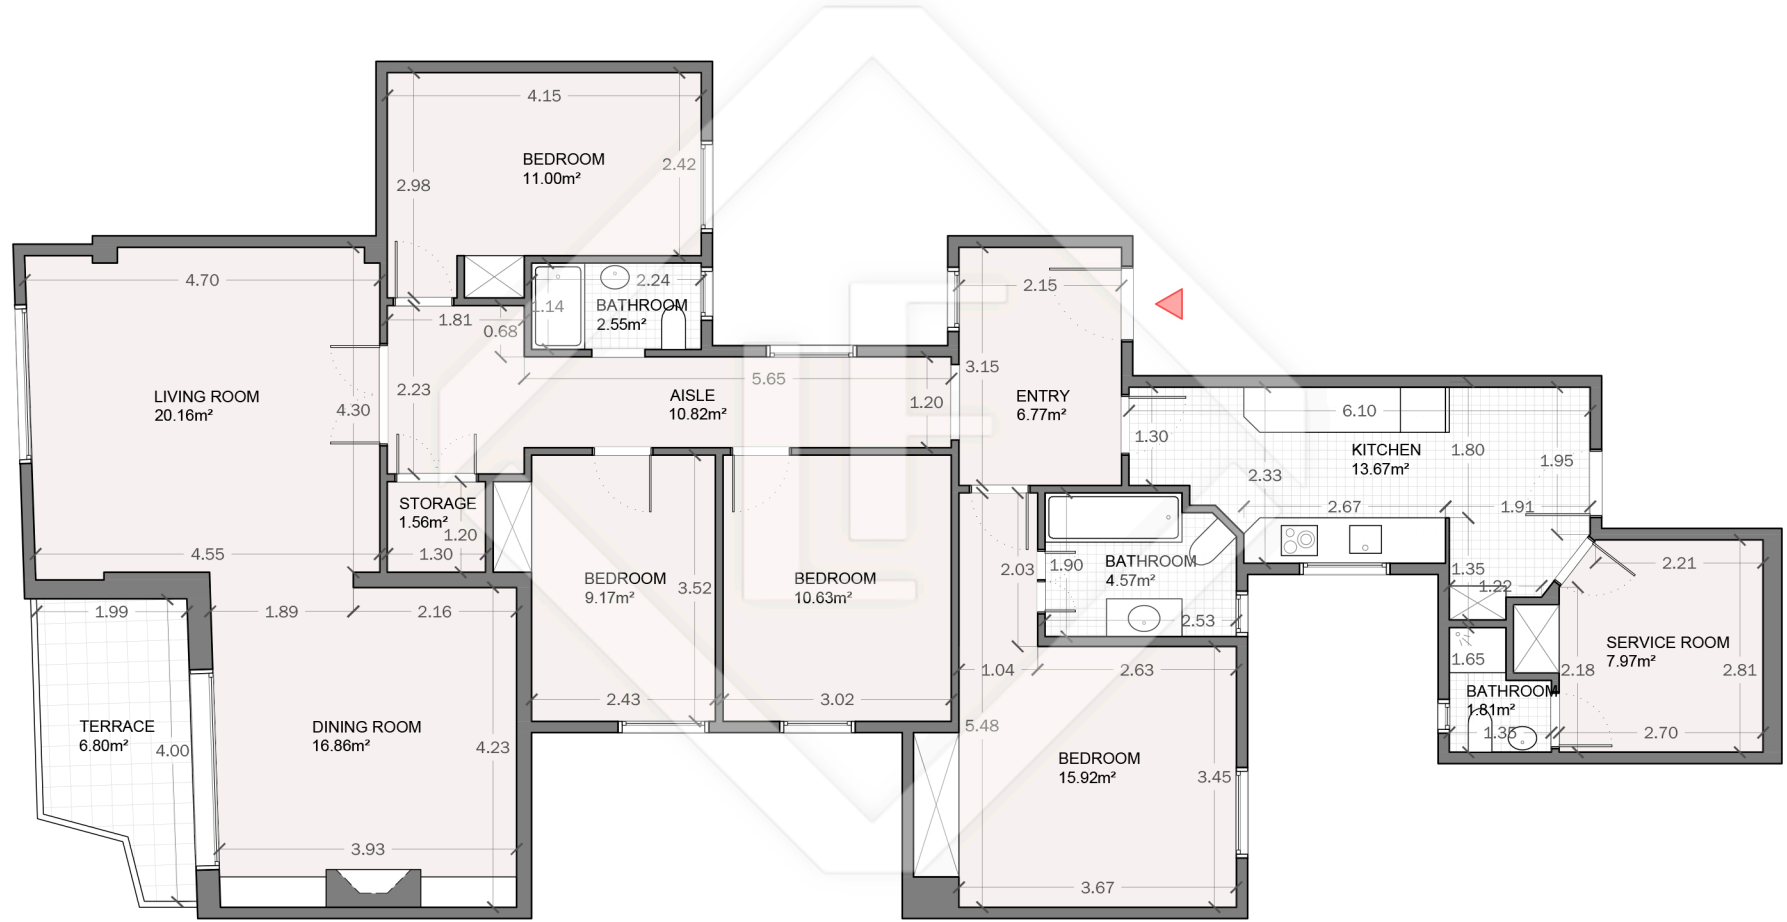

BCN47257

LUCAS FOX
INTERNATIONAL PROPERTIES

Scale in metres. Indicative only. Dimensions are approximate. All information contained here is gathered from sources we believe to be reliable. However we cannot guarantee its accuracy and interested persons should rely on their own enquiries.

Measurements FLOOR	
Built surface	153.00m ²
Useful surface	133.46m ²
Exterior surface	6.80m ²
Height	2.78m

BCN47257

LUCAS FOX
INTERNATIONAL PROPERTIES

Scale in metres. Indicative only. Dimensions are approximate. All information contained here is gathered from sources we believe to be reliable. However we cannot guarantee its accuracy and interested persons should rely on their own enquiries.

Measurements FLOOR	
Built surface	153.00m ²
Useful surface	133.46m ²
Exterior surface	6.80m ²
Height	2.78m