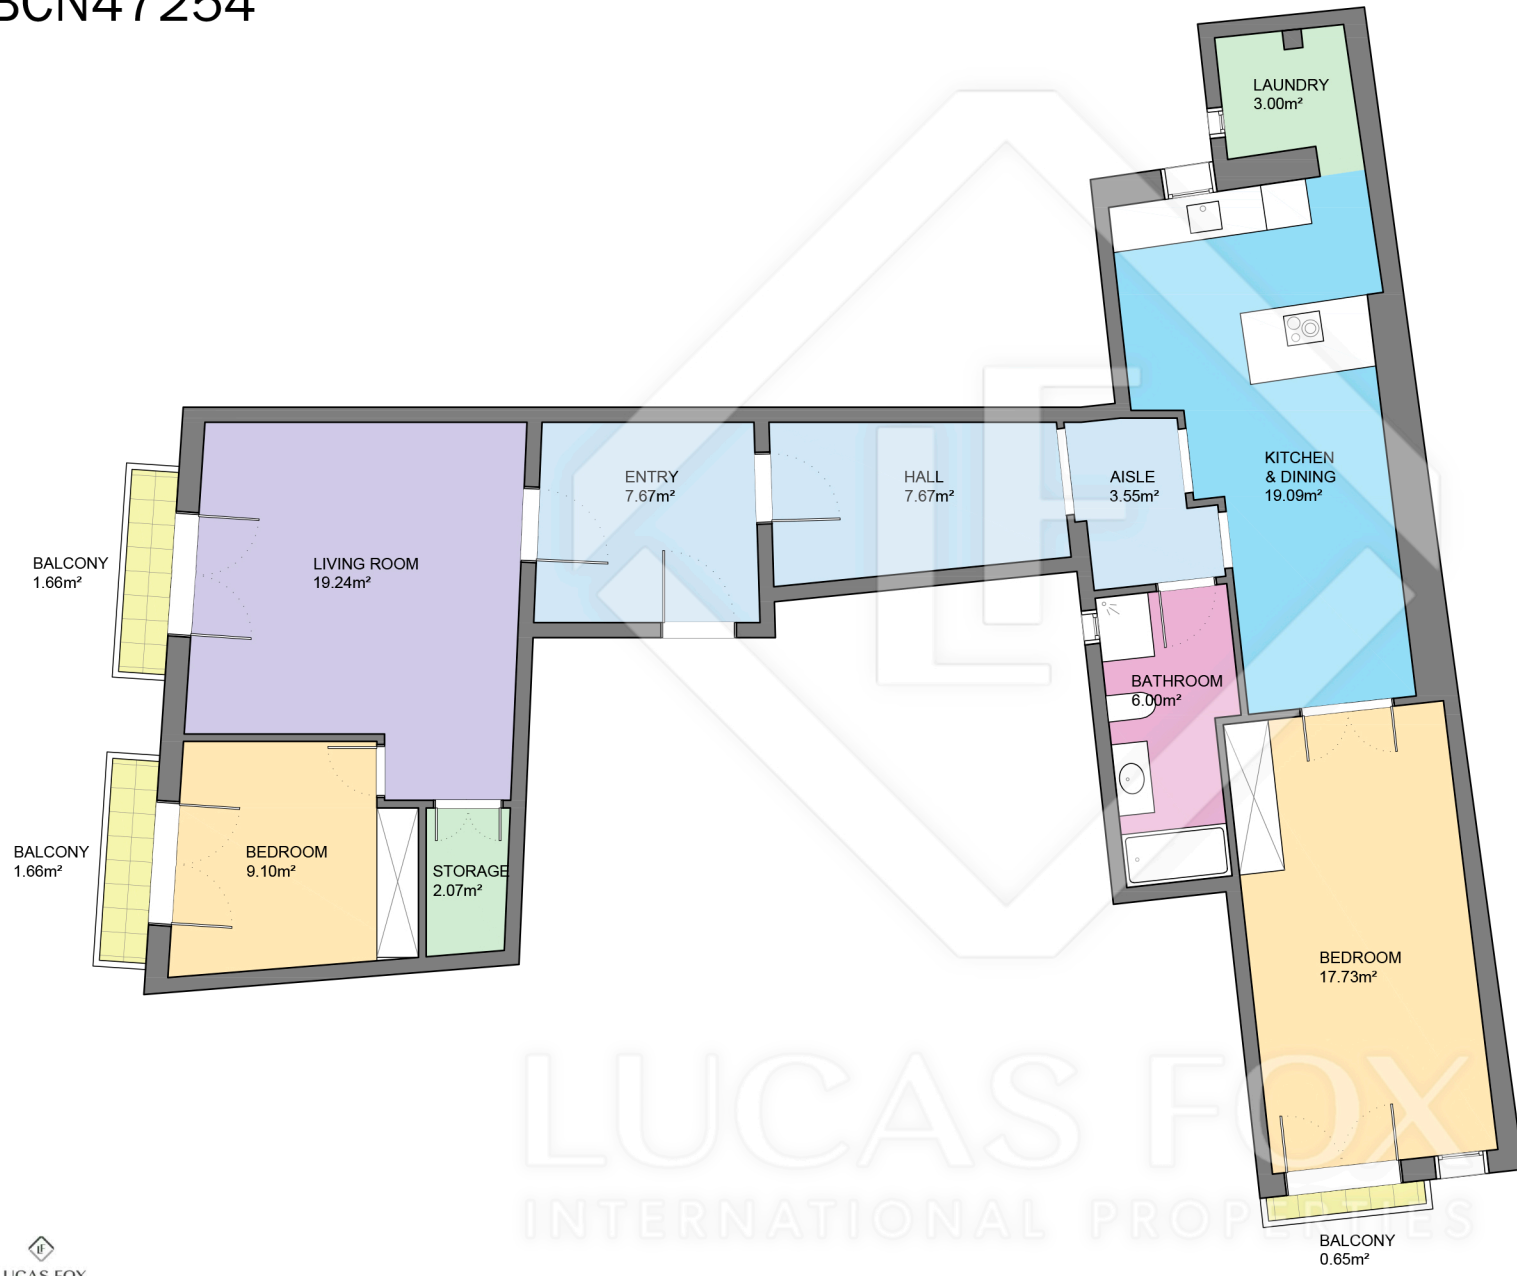

BCN47254

LUCAS FOX
INTERNATIONAL PROPERTIES

Scale in metres. Indicative only. Dimensions are approximate. All information contained here is gathered from sources we believe to be reliable. However we cannot guarantee its accuracy and interested persons should rely on their own enquiries.

Measurements FLOOR	
Built surface	116.90m ²
Useful surface	95.13m ²
Exterior surface	3.97m ²
Height	3.37m