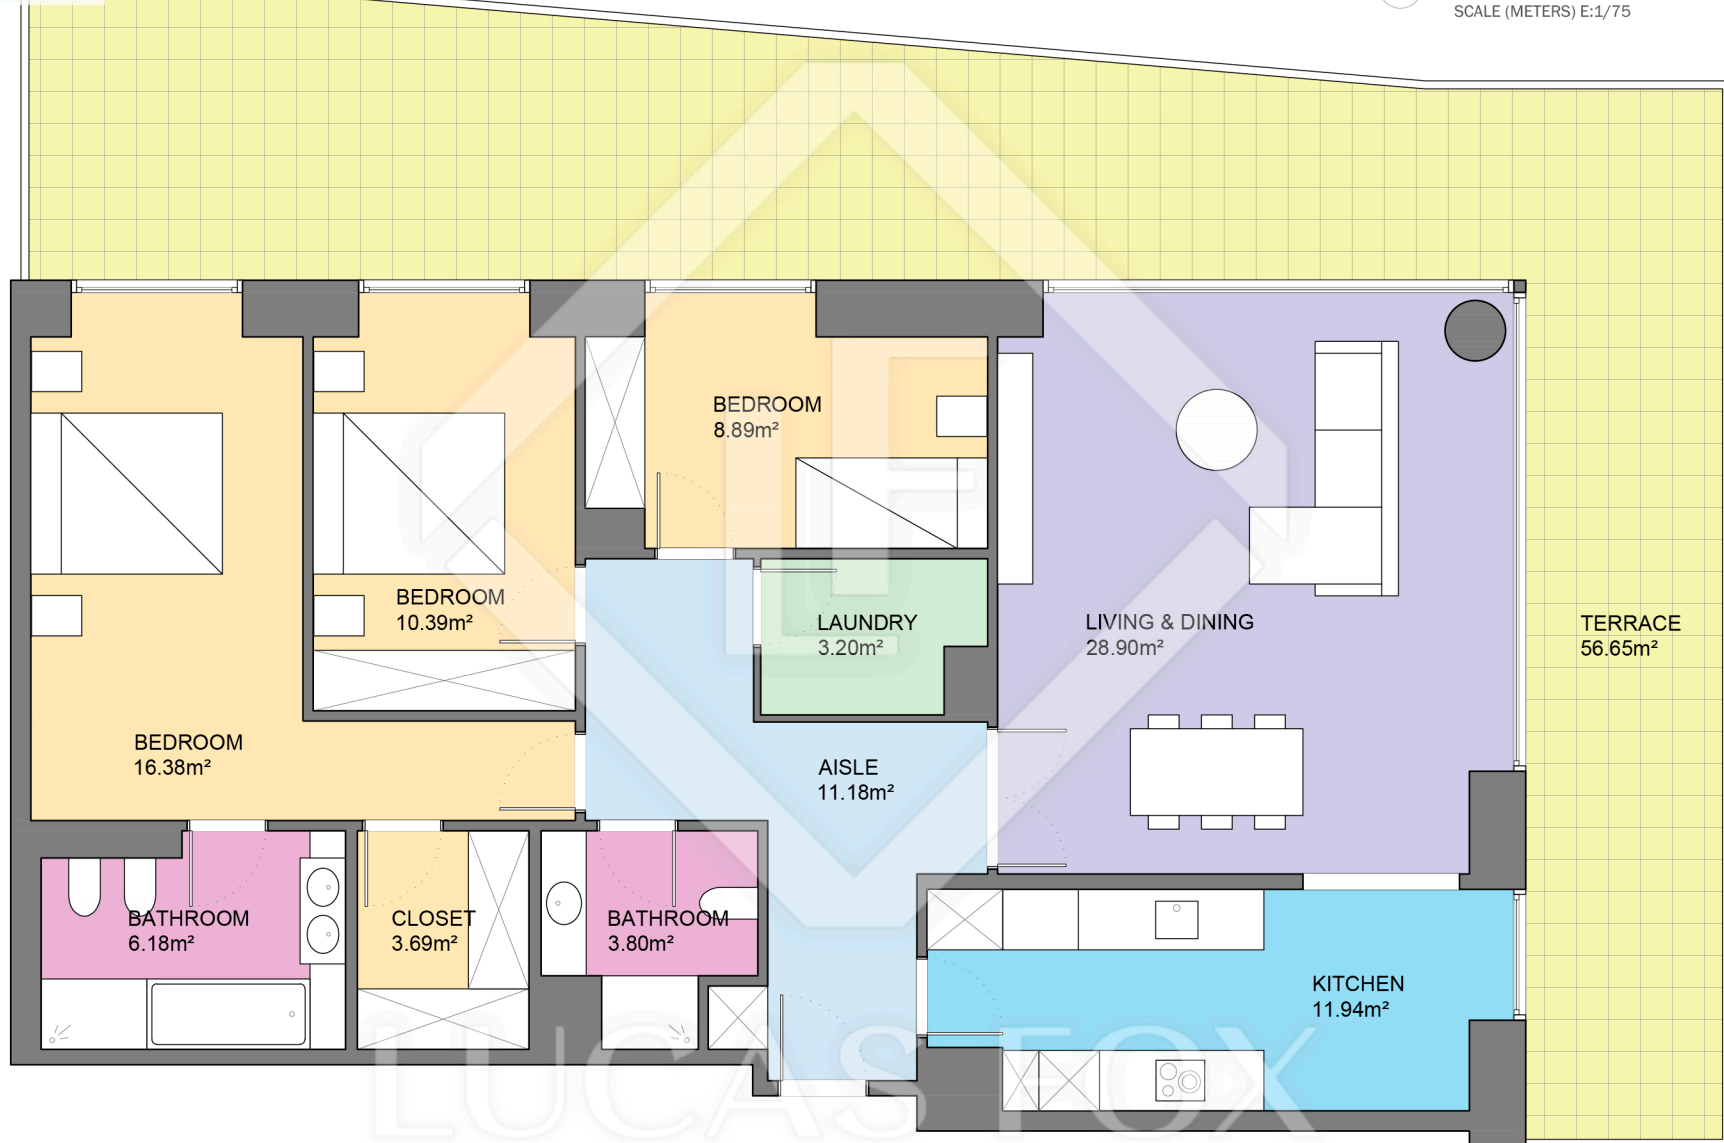

BCN47185

LUCAS FOX  
INTERNATIONAL PROPERTIES

Measurements FLOOR	
Built surface	121.50m <sup>2</sup>
Useful surface	104.53m <sup>2</sup>
Exterior surface	56.65m <sup>2</sup>
Height	2.63m

Scale in metres. Indicative only. Dimensions are approximate. All information contained here is gathered from sources we believe to be reliable. However we cannot guarantee its accuracy and interested persons should rely on their own enquiries.