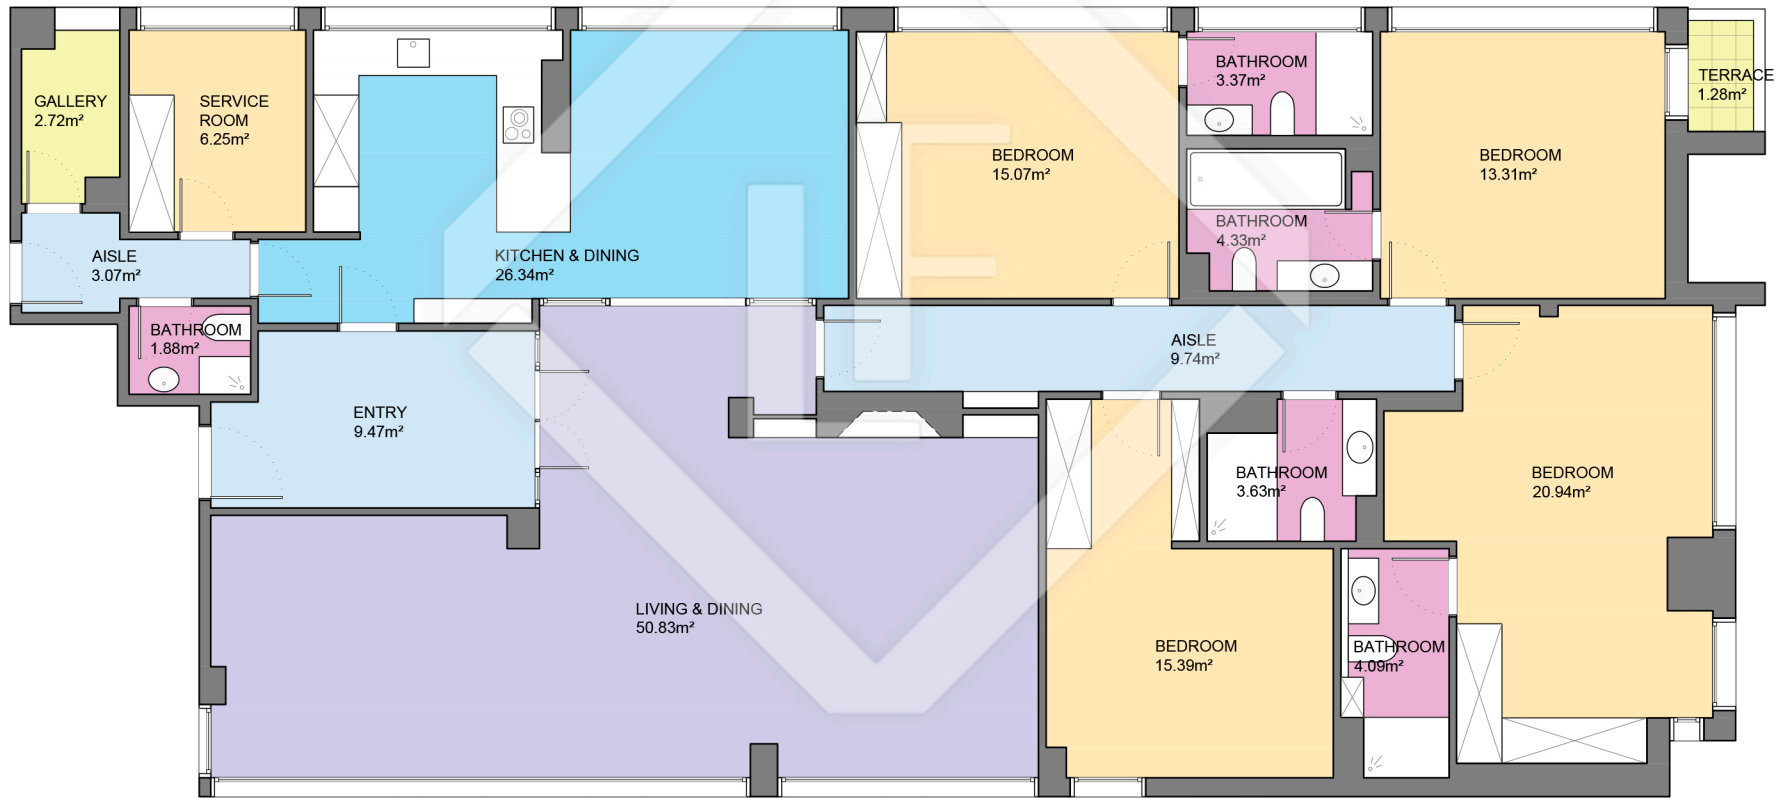

BCN47179

LUCAS FOX

INTERNATIONAL PROPERTIES

LUCAS FOX
INTERNATIONAL PROPERTIES

Scale in metres. Indicative only. Dimensions are approximate. All information contained here is gathered from sources we believe to be reliable. However we cannot guarantee its accuracy and interested persons should rely on their own enquiries.

Measurements FLOOR	
Built surface	222.06m ²
Useful surface	190.43m ²
Exterior surface	1.28m ²
Height	2.45m