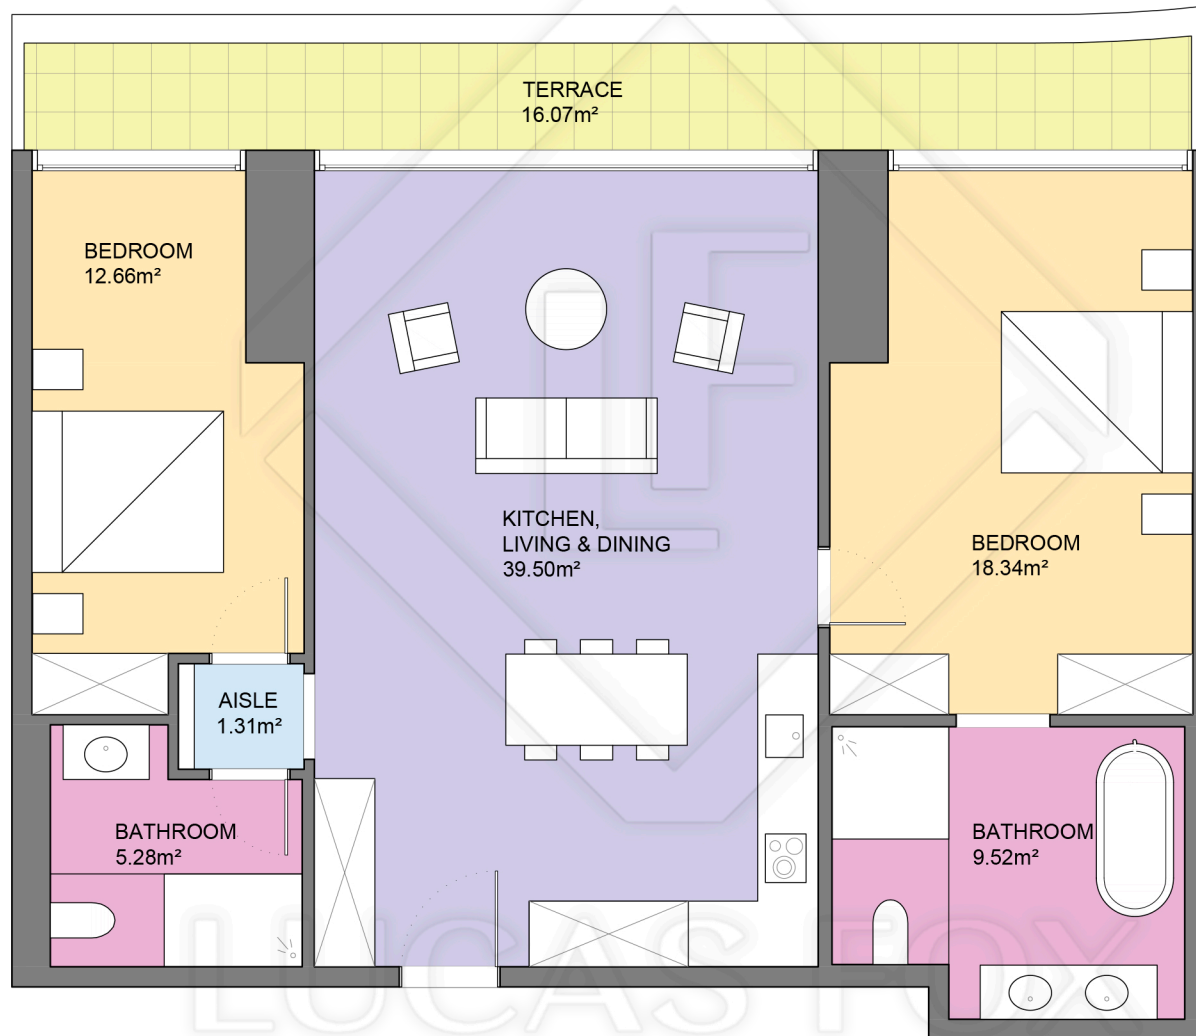

# BCN47100

LUCAS FOX INTERNATIONAL PROPERTIES

LUCAS FOX  
INTERNATIONAL PROPERTIES

Scale in metres. Indicative only. Dimensions are approximate. All information contained here is gathered from sources we believe to be reliable. However we cannot guarantee its accuracy and interested persons should rely on their own enquiries.

Measurements FLOOR	
Built surface	97.80m <sup>2</sup>
Useful surface	86.60m <sup>2</sup>
Exterior surface	16.07m <sup>2</sup>