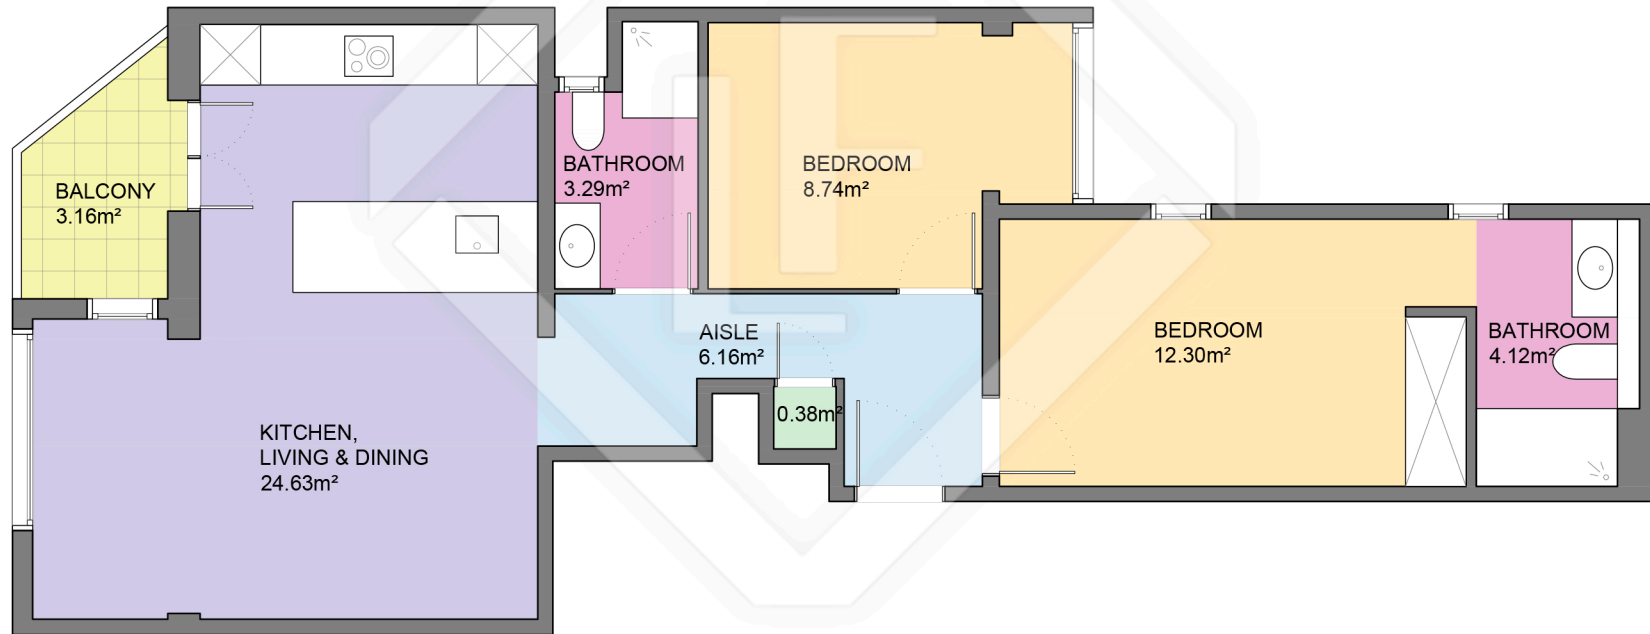

BCN46948

LUCAS FOX  
INTERNATIONAL PROPERTIES

LUCAS FOX  
INTERNATIONAL PROPERTIES

Scale in metres. Indicative only. Dimensions are approximate. All information contained here is gathered from sources we believe to be reliable. However we cannot guarantee its accuracy and interested persons should rely on their own enquiries.

Measurements FLOOR	
Built surface	68.70m <sup>2</sup>
Useful surface	59.62m <sup>2</sup>
Exterior surface	3.16m <sup>2</sup>
Height	2.58m