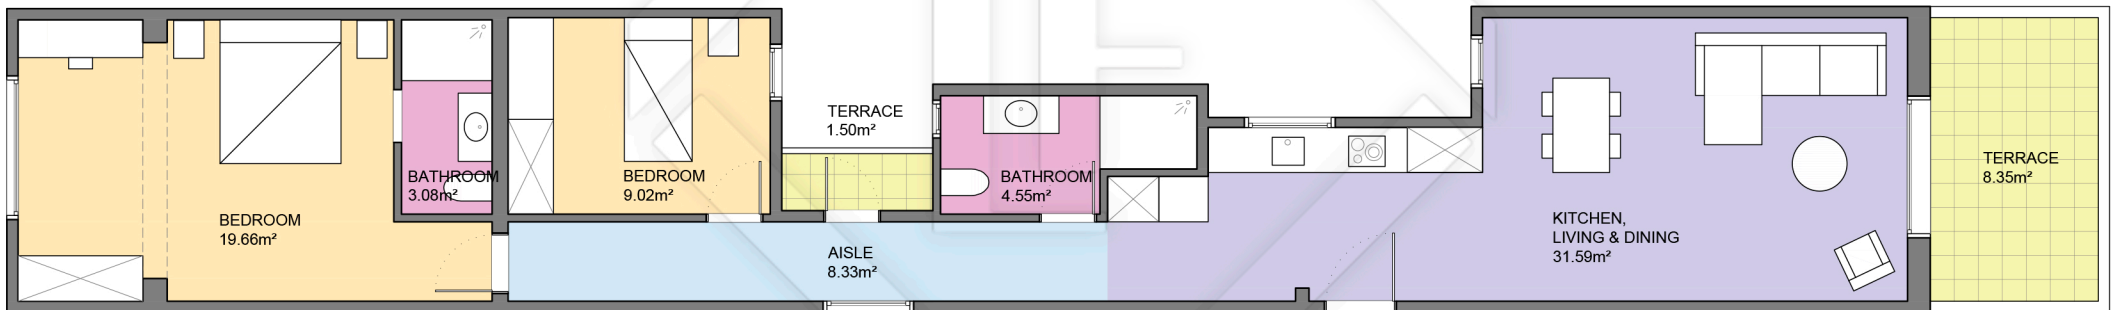

BCN46893

LUCAS FOX
INTERNATIONAL PROPERTIES

LUCAS FOX
INTERNATIONAL PROPERTIES

Scale in metres. Indicative only. Dimensions are approximate. All information contained here is gathered from sources we believe to be reliable. However we cannot guarantee its accuracy and interested persons should rely on their own enquiries.

Measurements FLOOR	
Built surface	89.65m ²
Useful surface	76.24m ²
Exterior surface	9.85m ²