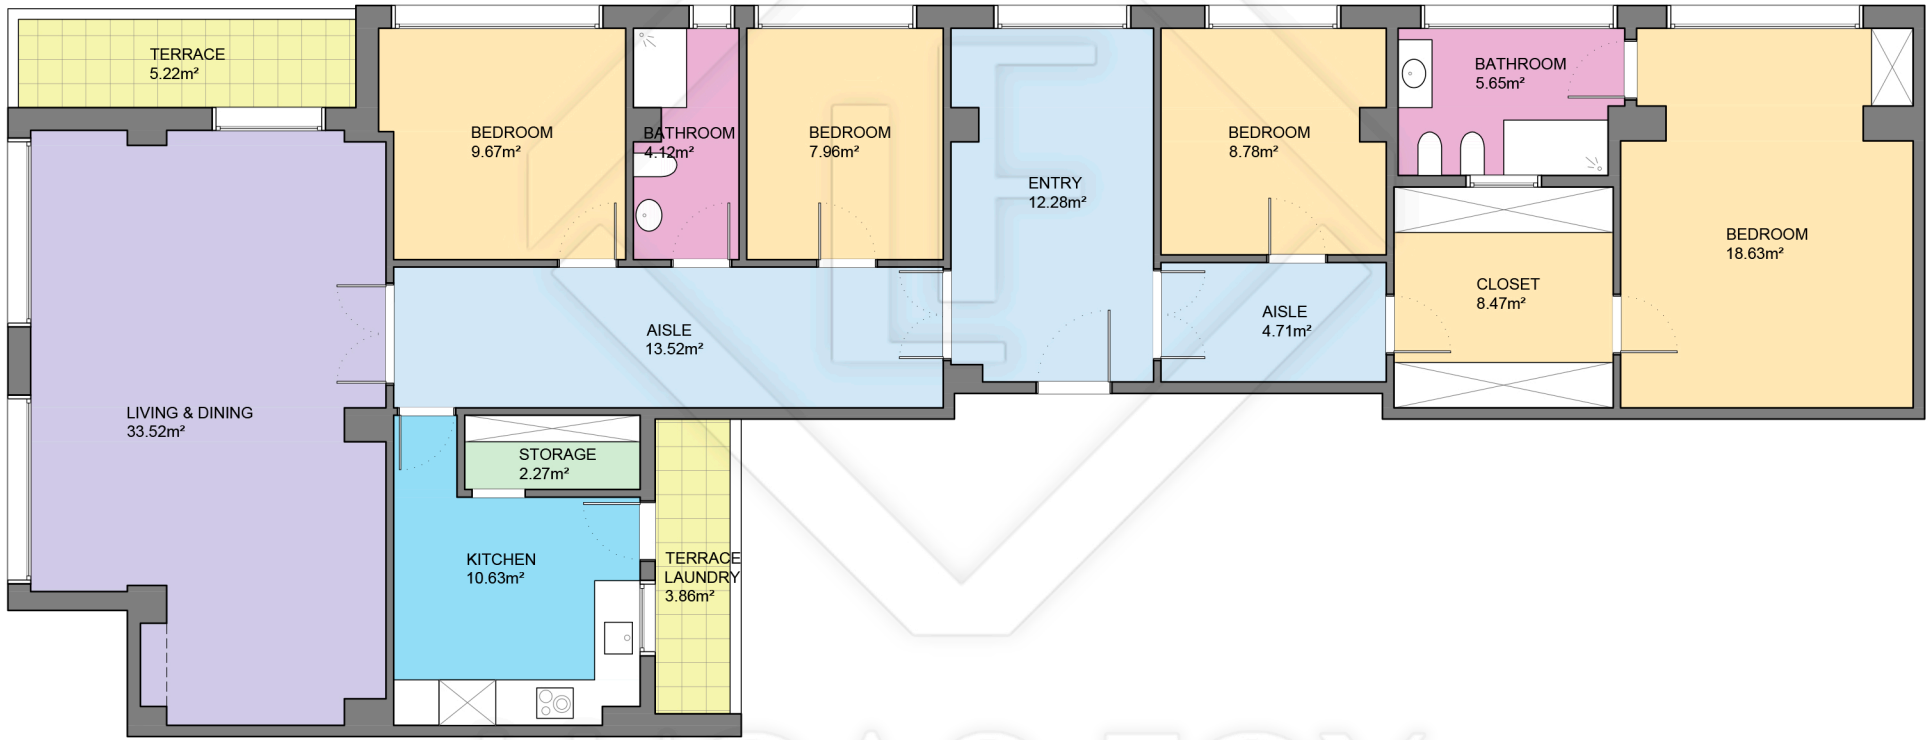

# BCN46884

LUCAS FOX  
INTERNATIONAL PROPERTIES

Scale in metres. Indicative only. Dimensions are approximate. All information contained here is gathered from sources we believe to be reliable. However we cannot guarantee its accuracy and interested persons should rely on their own enquiries.

Measurements FLOOR	
Built surface	163.55m <sup>2</sup>
Useful surface	140.20m <sup>2</sup>
Exterior surface	9.08m <sup>2</sup>
Height	2.82m