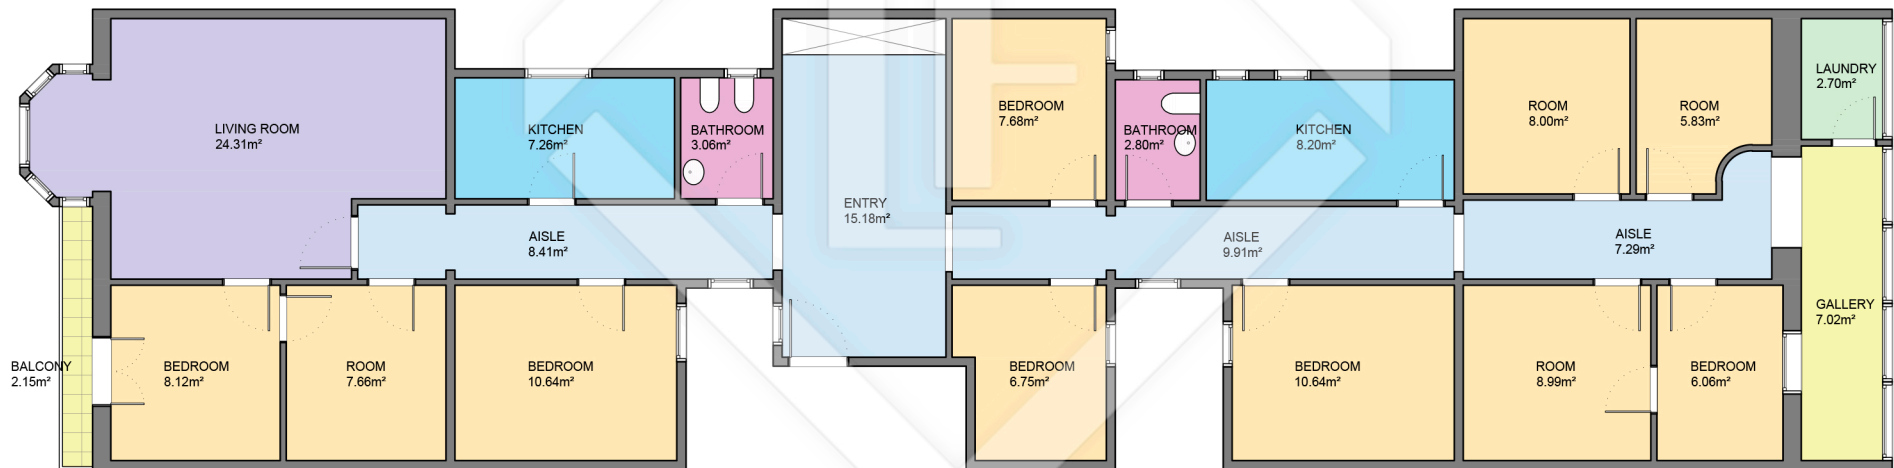

BCN46795

LUCAS FOX
INTERNATIONAL PROPERTIES

LUCAS FOX
INTERNATIONAL PROPERTIES

Scale in metres. Indicative only. Dimensions are approximate. All information contained here is gathered from sources we believe to be reliable. However we cannot guarantee its accuracy and interested persons should rely on their own enquiries.

Measurements FLOOR	
Built surface	203.00m ²
Useful surface	176.50m ²
Exterior surface	2.15m ²
Height	3.18m

BCN46795 Propuesta

LUCAS FOX
INTERNATIONAL PROPERTIES

LUCAS FOX
INTERNATIONAL PROPERTIES

Scale in metres. Indicative only. Dimensions are approximate. All information contained here is gathered from sources we believe to be reliable. However we cannot guarantee its accuracy and interested persons should rely on their own enquiries.

Measurements FLOOR	
Built surface	203.00m ²
Useful surface	179.12m ²
Exterior surface	2.15m ²
Height	3.18m