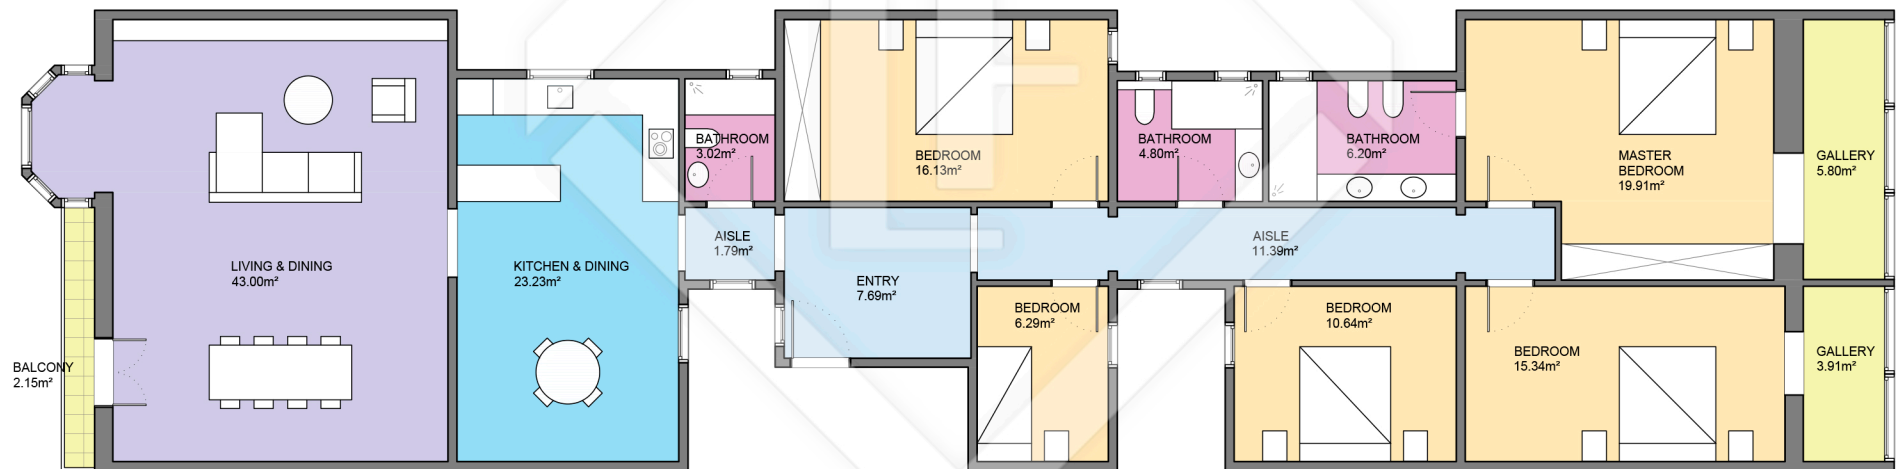

BCN46795

LUCAS FOX
INTERNATIONAL PROPERTIES

LUCAS FOX
INTERNATIONAL PROPERTIES

Scale in metres. Indicative only. Dimensions are approximate. All information contained here is gathered from sources we believe to be reliable. However we cannot guarantee its accuracy and interested persons should rely on their own enquiries.

Measurements FLOOR	
Built surface	203.00m ²
Useful surface	176.50m ²
Exterior surface	2.15m ²
Height	3.18m

BCN46795 Propuesta

LUCAS FOX
INTERNATIONAL PROPERTIES

LUCAS FOX
INTERNATIONAL PROPERTIES

Scale in metres. Indicative only. Dimensions are approximate. All information contained here is gathered from sources we believe to be reliable. However we cannot guarantee its accuracy and interested persons should rely on their own enquiries.

Measurements FLOOR	
Built surface	203.00m ²
Useful surface	179.12m ²
Exterior surface	2.15m ²
Height	3.18m