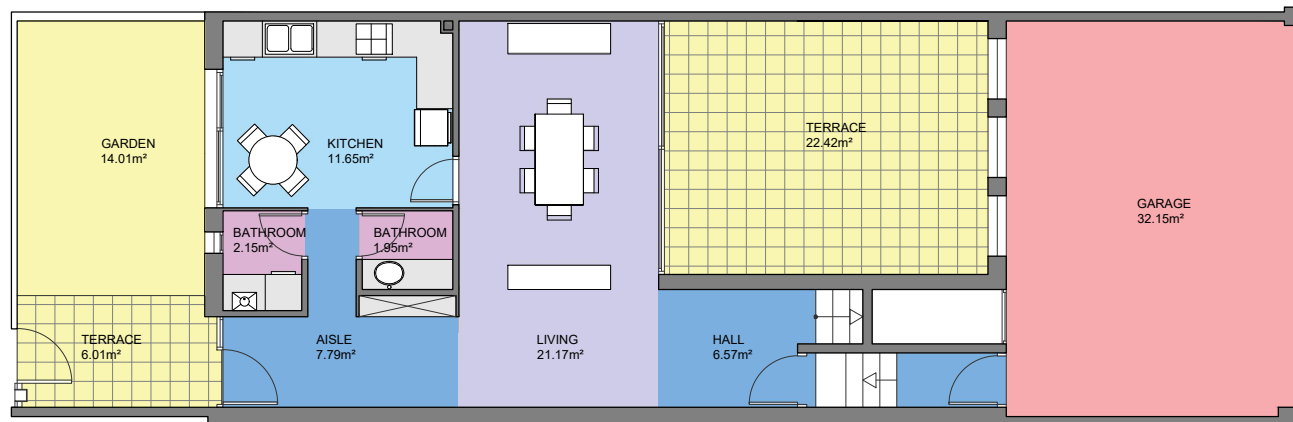

BCN4677

SECOND FLOOR

FIRST FLOOR

LUCAS FOX
INTERNATIONAL PROPERTIES

Scale in metres. Indicative only. Dimensions are approximate. All information contained here in is gathered from sources we believe to be reliable. However we cannot guarantee its accuracy and interested persons should rely on their own enquiries.

Measurements FLOOR			
FIRST FLOOR		SECOND FLOOR	
INTERIOR (Useful surface)	83.43m ²	INTERIOR (Useful surface)	85.88m ²
Exterior surface	42.44m ²	Exterior surface	37.90m ²
Built surface	101.61m ²	Built surface	104.93m ²