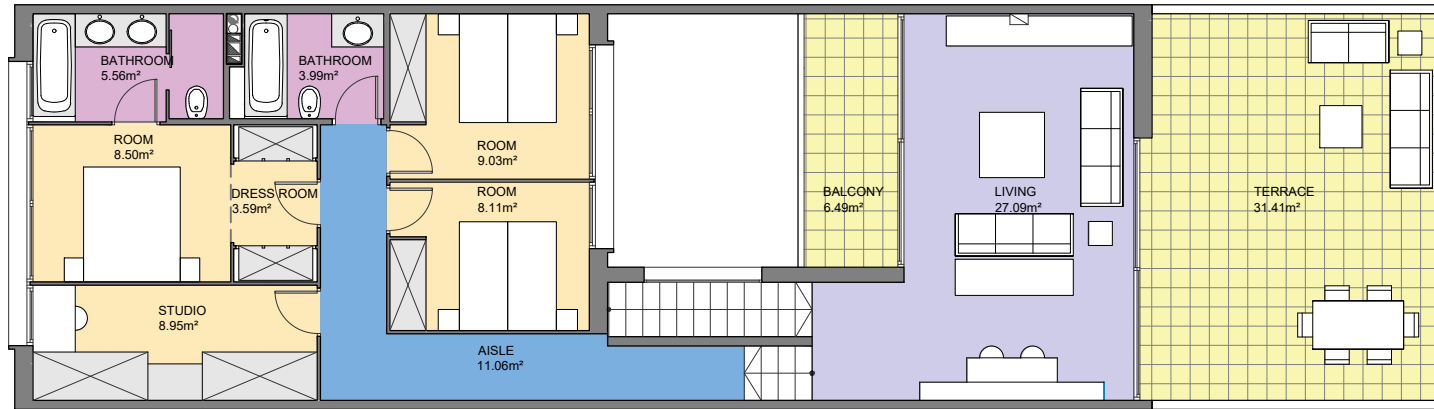

BCN4677

SECOND FLOOR

FIRST FLOOR

LUCAS FOX
INTERNATIONAL PROPERTIES

Scale in metres. Indicative only. Dimensions are approximate. All information contained here in is gathered from sources we believe to be reliable. However we cannot guarantee its accuracy and interested persons should rely on their own enquiries.

Measurements FLOOR			
FIRST FLOOR		SECOND FLOOR	
INTERIOR (Useful surface)	83.43m ²	INTERIOR (Useful surface)	85.88m ²
Exterior surface	42.44m ²	Exterior surface	37.90m ²
Built surface	101.61m ²	Built surface	104.93m ²