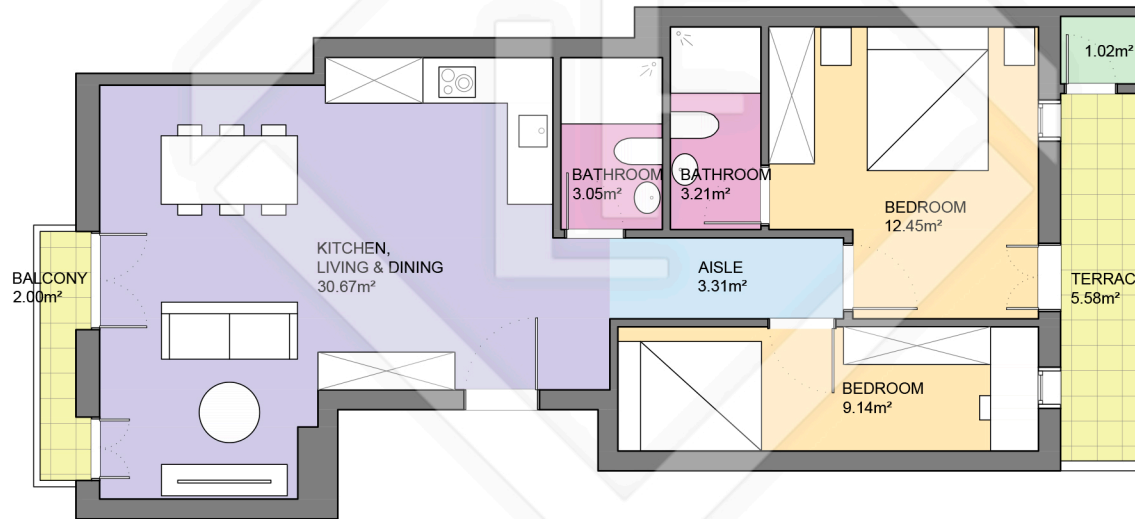

BCN33934

LUCAS FOX
INTERNATIONAL PROPERTIES

LUCAS FOX
INTERNATIONAL PROPERTIES

Scale in metres. Indicative only. Dimensions are approximate. All information contained here is gathered from sources we believe to be reliable. However we cannot guarantee its accuracy and interested persons should rely on their own enquiries.

Measurements FLOOR	
Built surface	75.05m ²
Exterior surface	7.58m ²