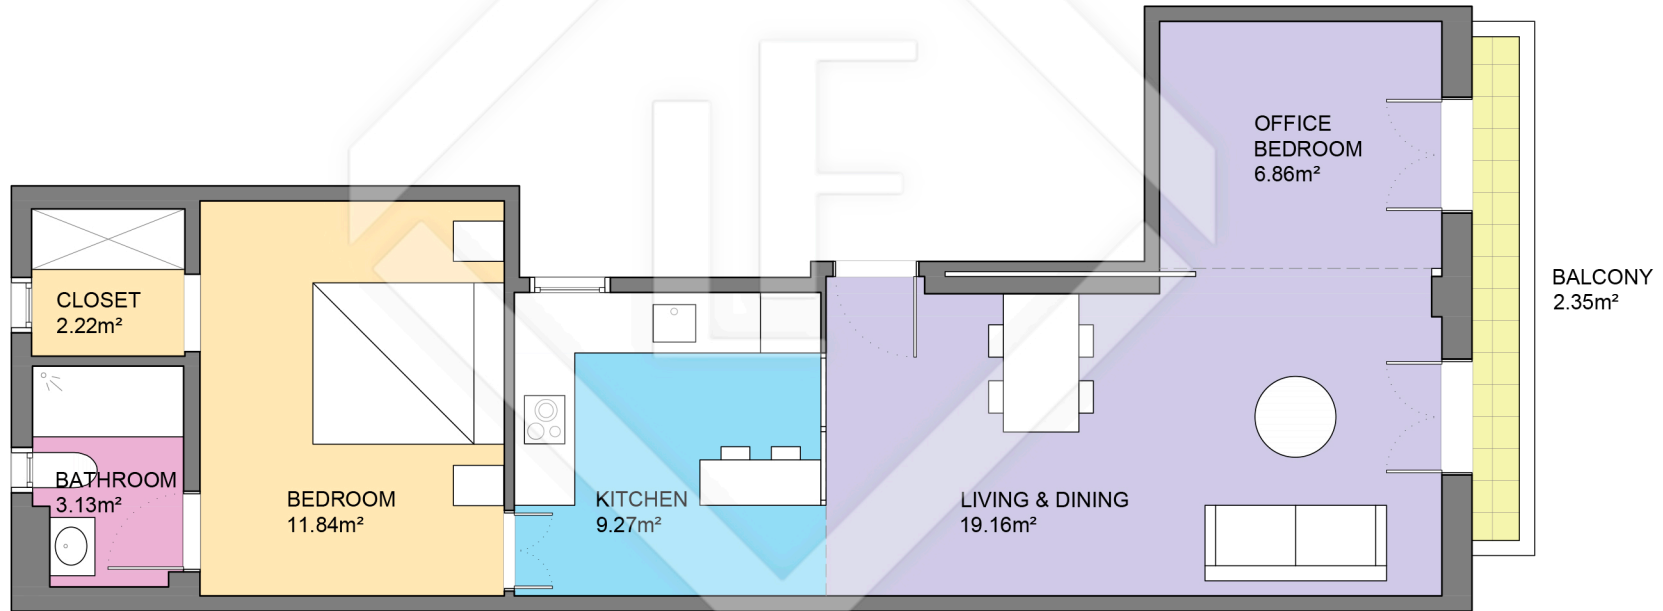

BCN46719

LUCAS FOX  
INTERNATIONAL PROPERTIES

LUCAS FOX  
INTERNATIONAL PROPERTIES

Scale in metres. Indicative only. Dimensions are approximate. All information contained here is gathered from sources we believe to be reliable. However we cannot guarantee its accuracy and interested persons should rely on their own enquiries.

Measurements FLOOR	
Built surface	63.57m <sup>2</sup>
Useful surface	52.47m <sup>2</sup>
Exterior surface	2.35m <sup>2</sup>
Height	2.80m