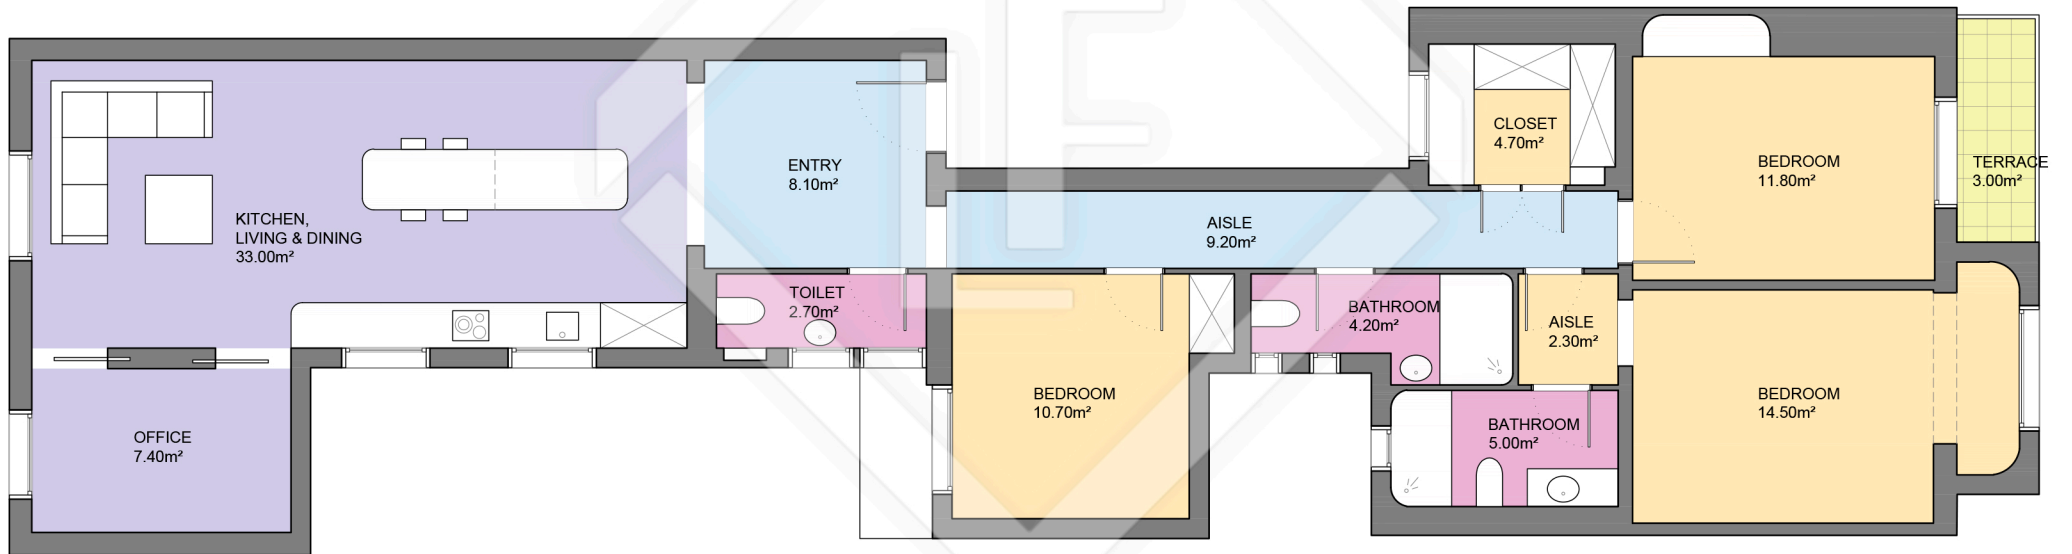

BCN46612

LUCAS FOX
INTERNATIONAL PROPERTIES

LUCAS FOX
INTERNATIONAL PROPERTIES

Scale in metres. Indicative only. Dimensions are approximate. All information contained here is gathered from sources we believe to be reliable. However we cannot guarantee its accuracy and interested persons should rely on their own enquiries.

Measurements FLOOR	
Built surface	141.75m ²
Useful surface	113.60m ²
Exterior surface	3.00m ²