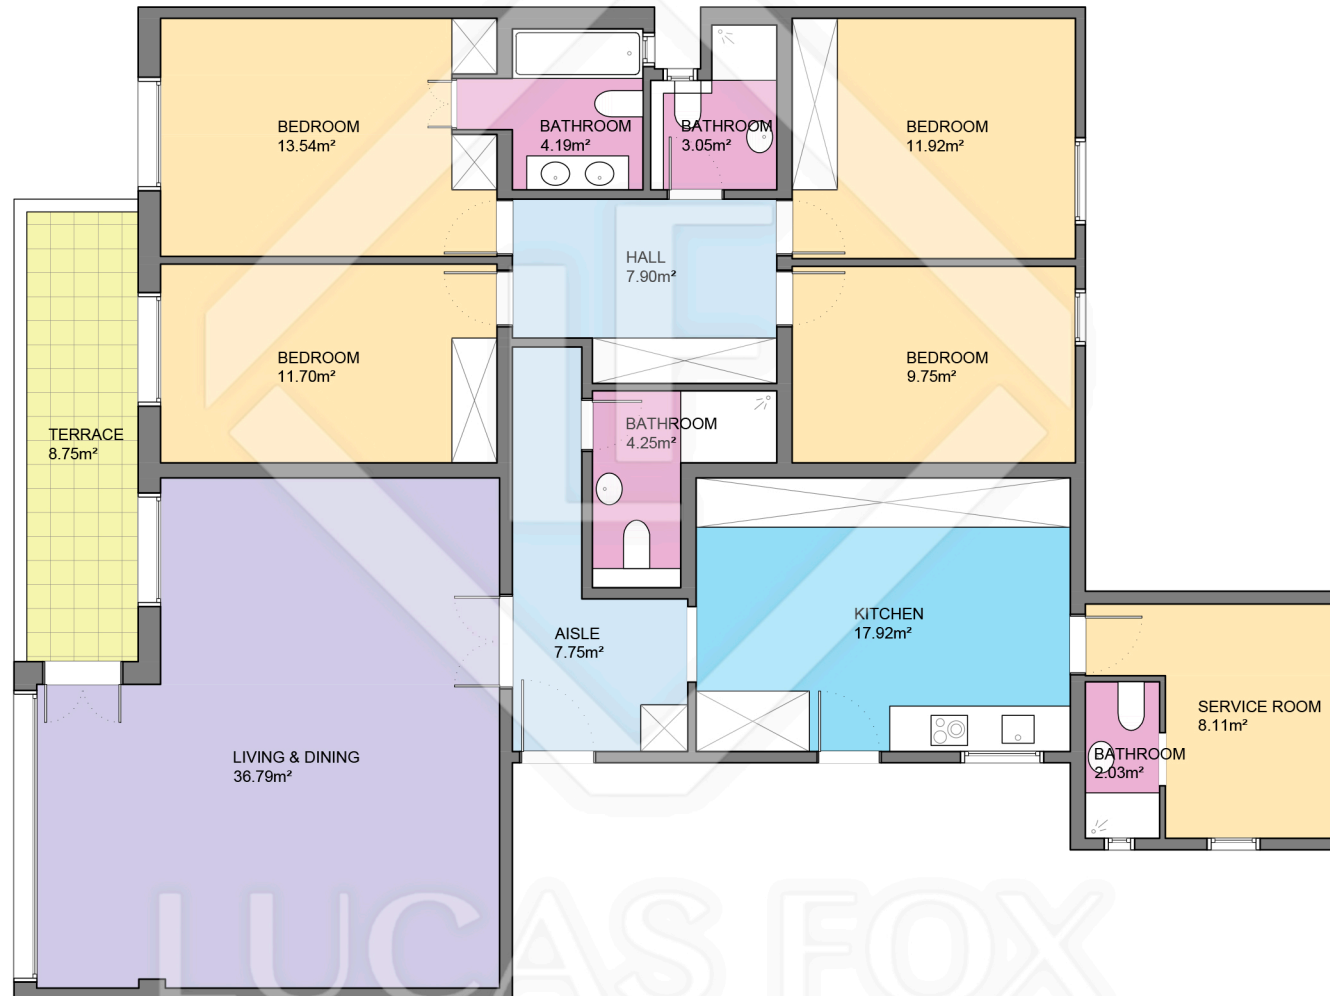

BCN46447

LUCAS FOX
INTERNATIONAL PROPERTIES

LUCAS FOX
INTERNATIONAL PROPERTIES

Scale in metres. Indicative only. Dimensions are approximate. All information contained here is gathered from sources we believe to be reliable. However we cannot guarantee its accuracy and interested persons should rely on their own enquiries.

Measurements FLOOR	
Built surface	159.60m ²
Useful surface	138.90m ²
Exterior surface	8.75m ²
Height	2.65m