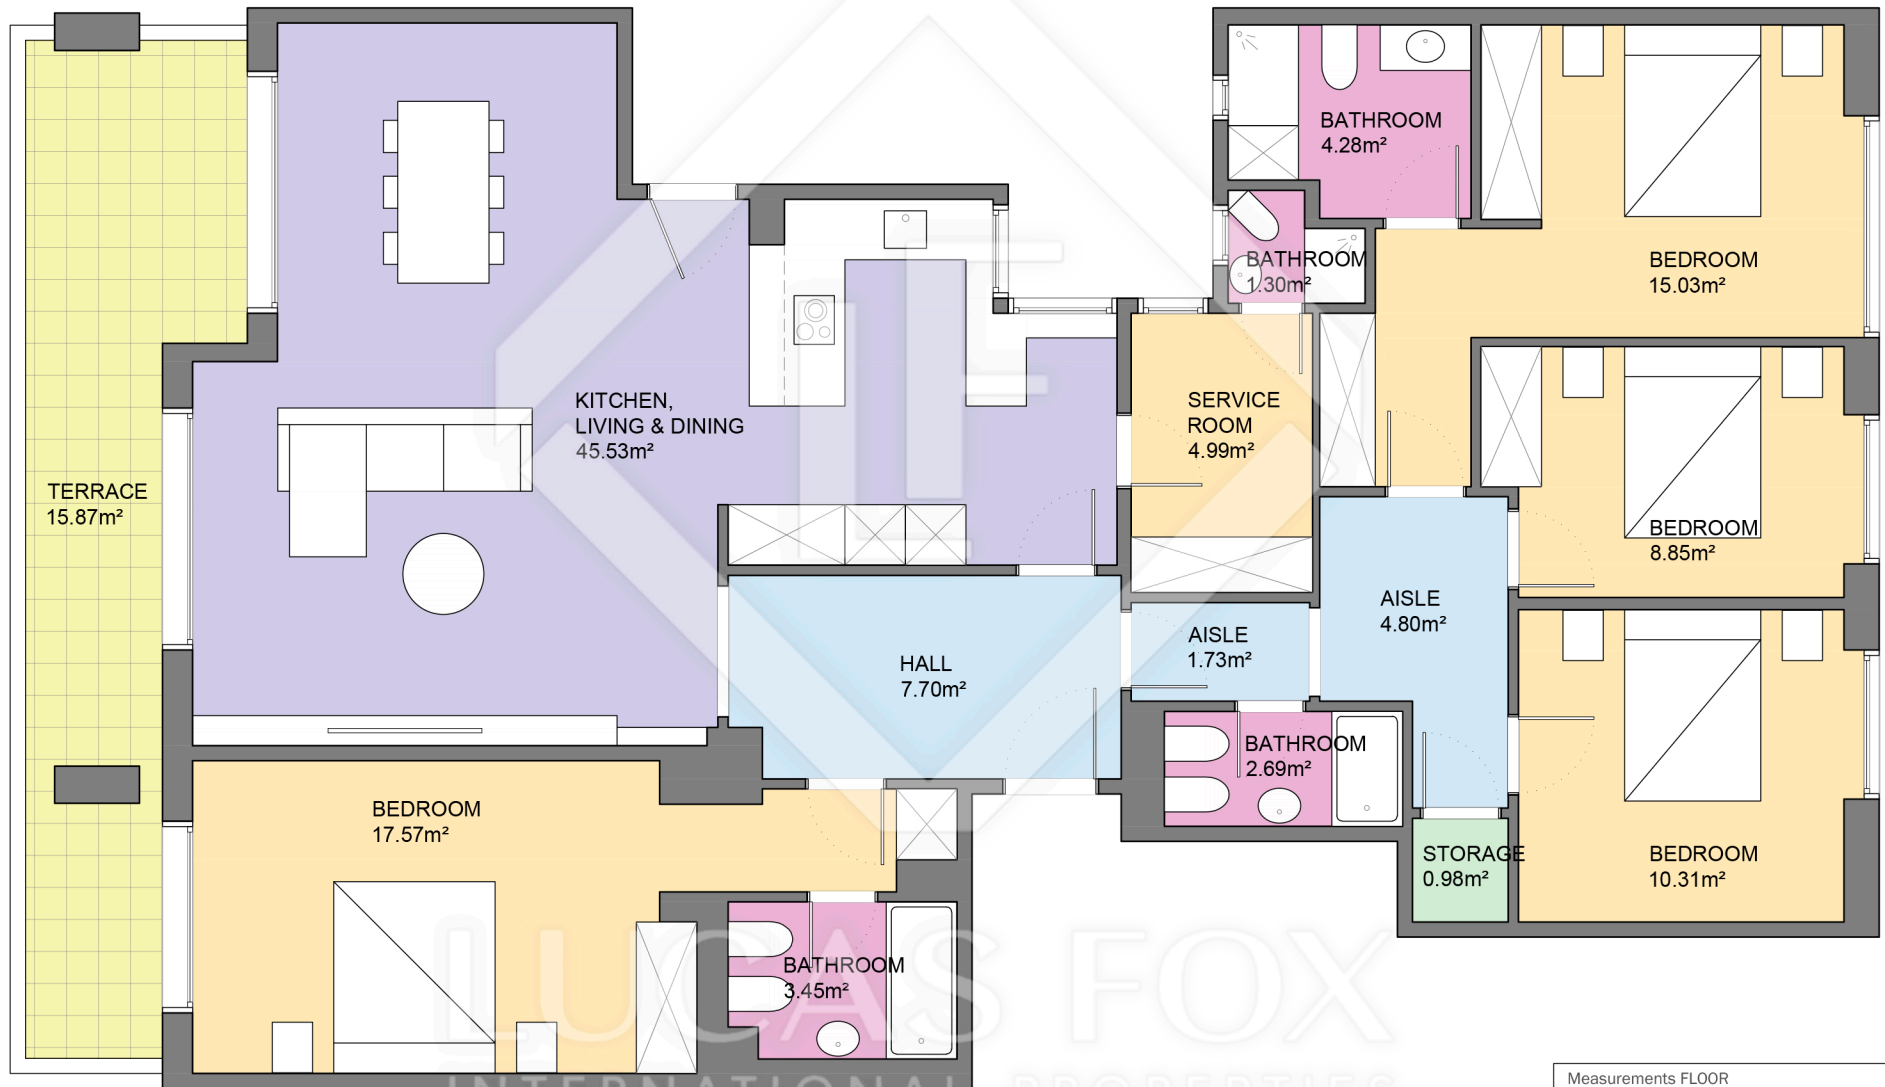

BCN46280 Propuesta

LUCAS FOX
INTERNATIONAL PROPERTIES

Scale in metres. Indicative only. Dimensions are approximate. All information contained here is gathered from sources we believe to be reliable. However we cannot guarantee its accuracy and interested persons should rely on their own enquiries.

| Measurements FLOOR | |
|--------------------|----------------------|
| Built surface | 150.15m ² |
| Useful surface | 129.22m ² |
| Exterior surface | 15.87m ² |
| Height | 2.65m |