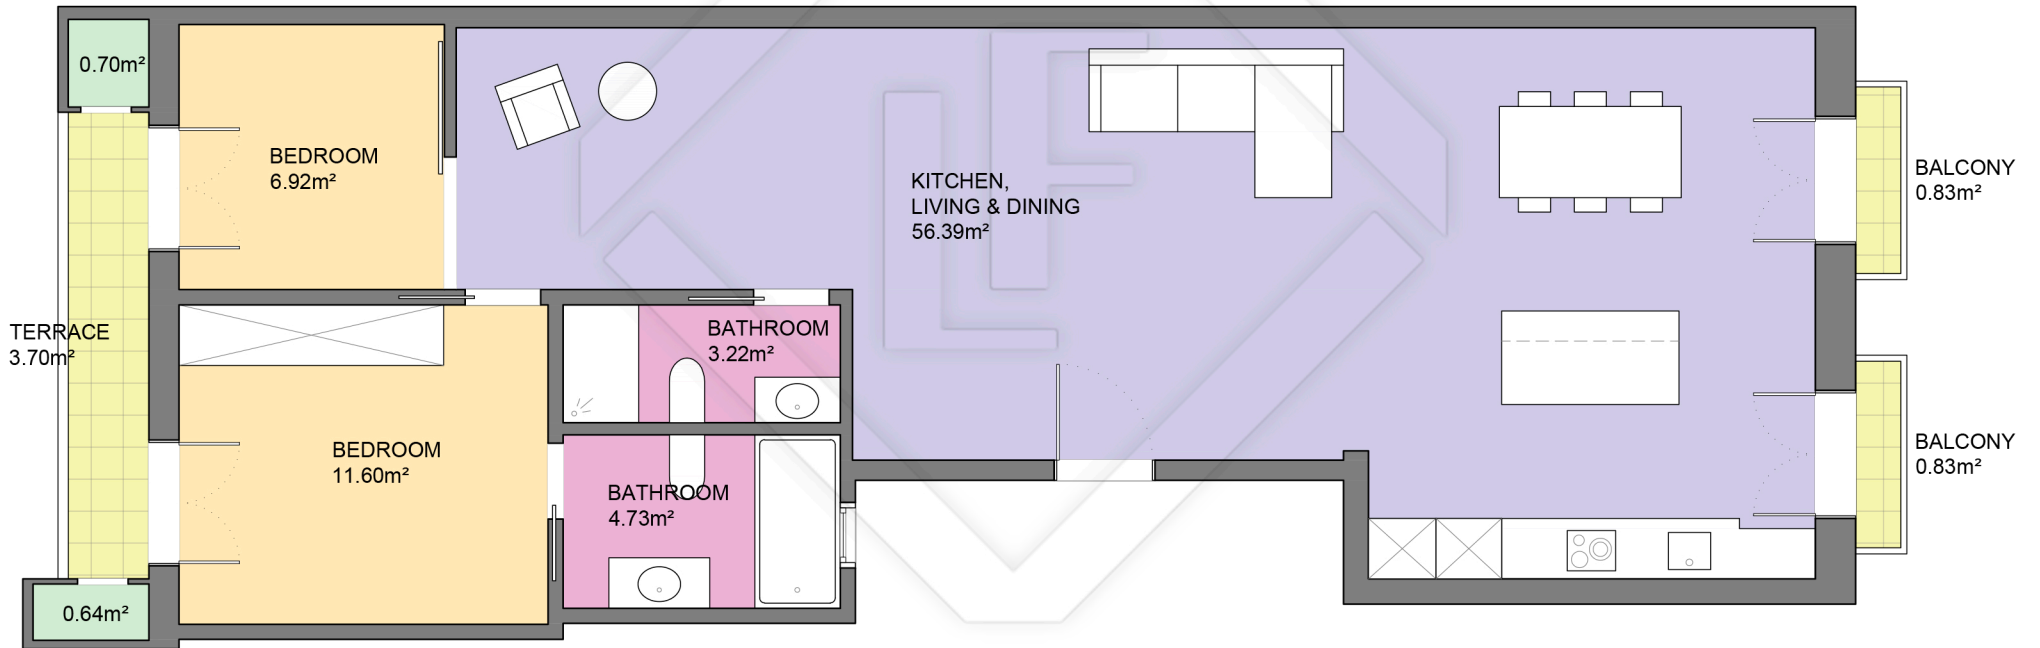

BCN46274

LUCAS FOX
INTERNATIONAL PROPERTIES

LUCAS FOX
INTERNATIONAL PROPERTIES

Scale in metres. Indicative only. Dimensions are approximate. All information contained here is gathered from sources we believe to be reliable. However we cannot guarantee its accuracy and interested persons should rely on their own enquiries.

Measurements FLOOR	
Built surface	98.26m ²
Useful surface	84.20m ²
Exterior surface	5.36m ²
Height	2.55m