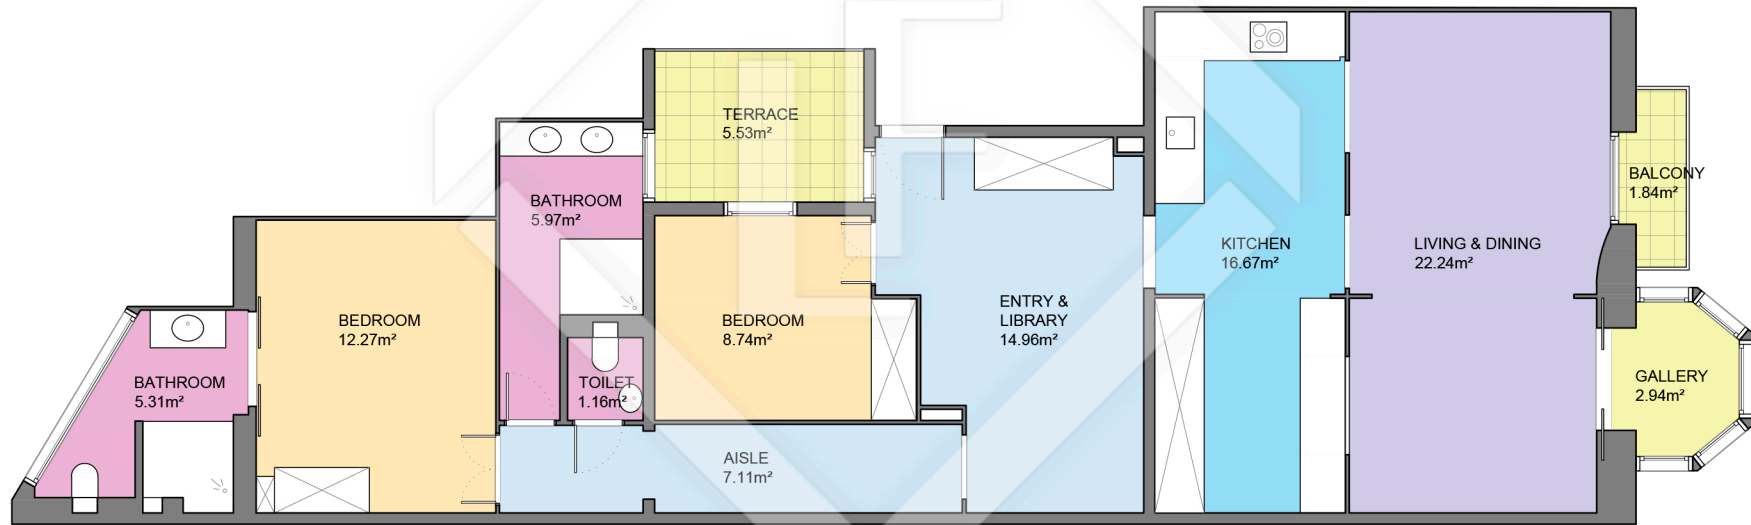

BCN46036

LUCAS FOX
INTERNATIONAL PROPERTIES

Scale in metres. Indicative only. Dimensions are approximate. All information contained here is gathered from sources we believe to be reliable. However we cannot guarantee its accuracy and interested persons should rely on their own enquiries.

Measurements FLOOR	
Built surface	112.03m ²
Useful surface	97.36m ²
Exterior surface	7.37m ²