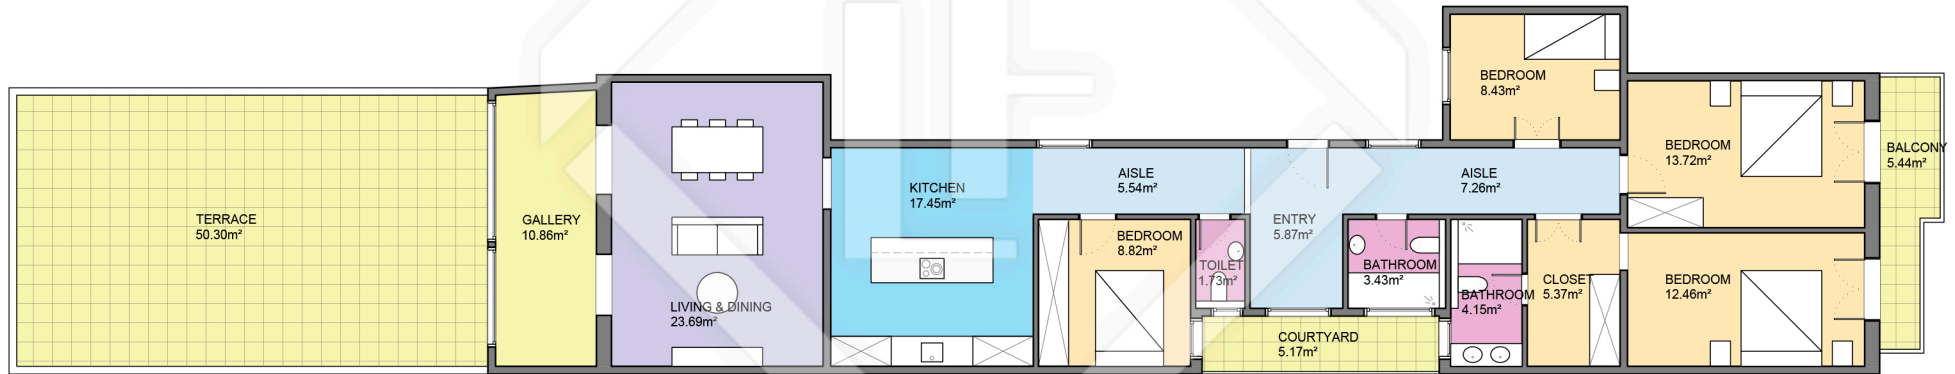

BCN45978

LUCAS FOX
INTERNATIONAL PROPERTIES

LUCAS FOX
INTERNATIONAL PROPERTIES

Scale in metres. Indicative only. Dimensions are approximate. All information contained here is gathered from sources we believe to be reliable. However we cannot guarantee its accuracy and interested persons should rely on their own enquiries.

Measurements FLOOR	
Built surface	147.45m ²
Useful surface	128.78m ²
Exterior surface	60.91m ²