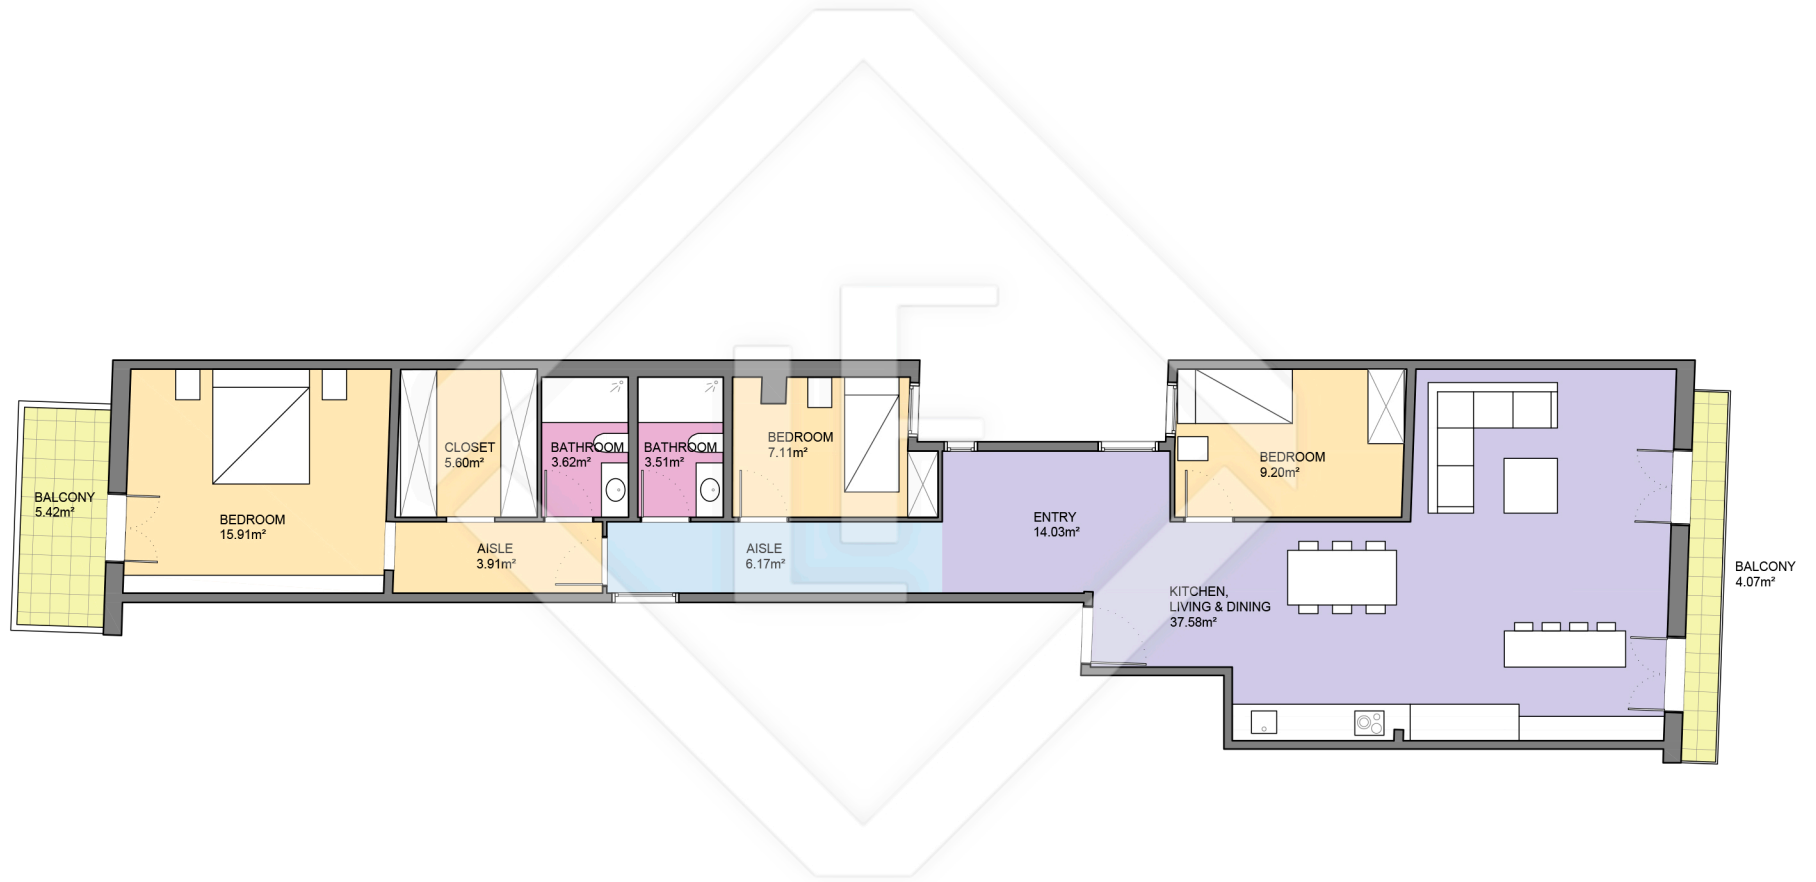

BCN45439

LUCAS FOX
INTERNATIONAL PROPERTIES

LUCAS FOX
INTERNATIONAL PROPERTIES

Scale in metres. Indicative only. Dimensions are approximate. All information contained here is gathered from sources we believe to be reliable. However we cannot guarantee its accuracy and interested persons should rely on their own enquiries.

Measurements FLOOR	
Built surface	124.08m ²
Useful surface	106.64m ²
Exterior surface	9.49m ²
Height	2.90m