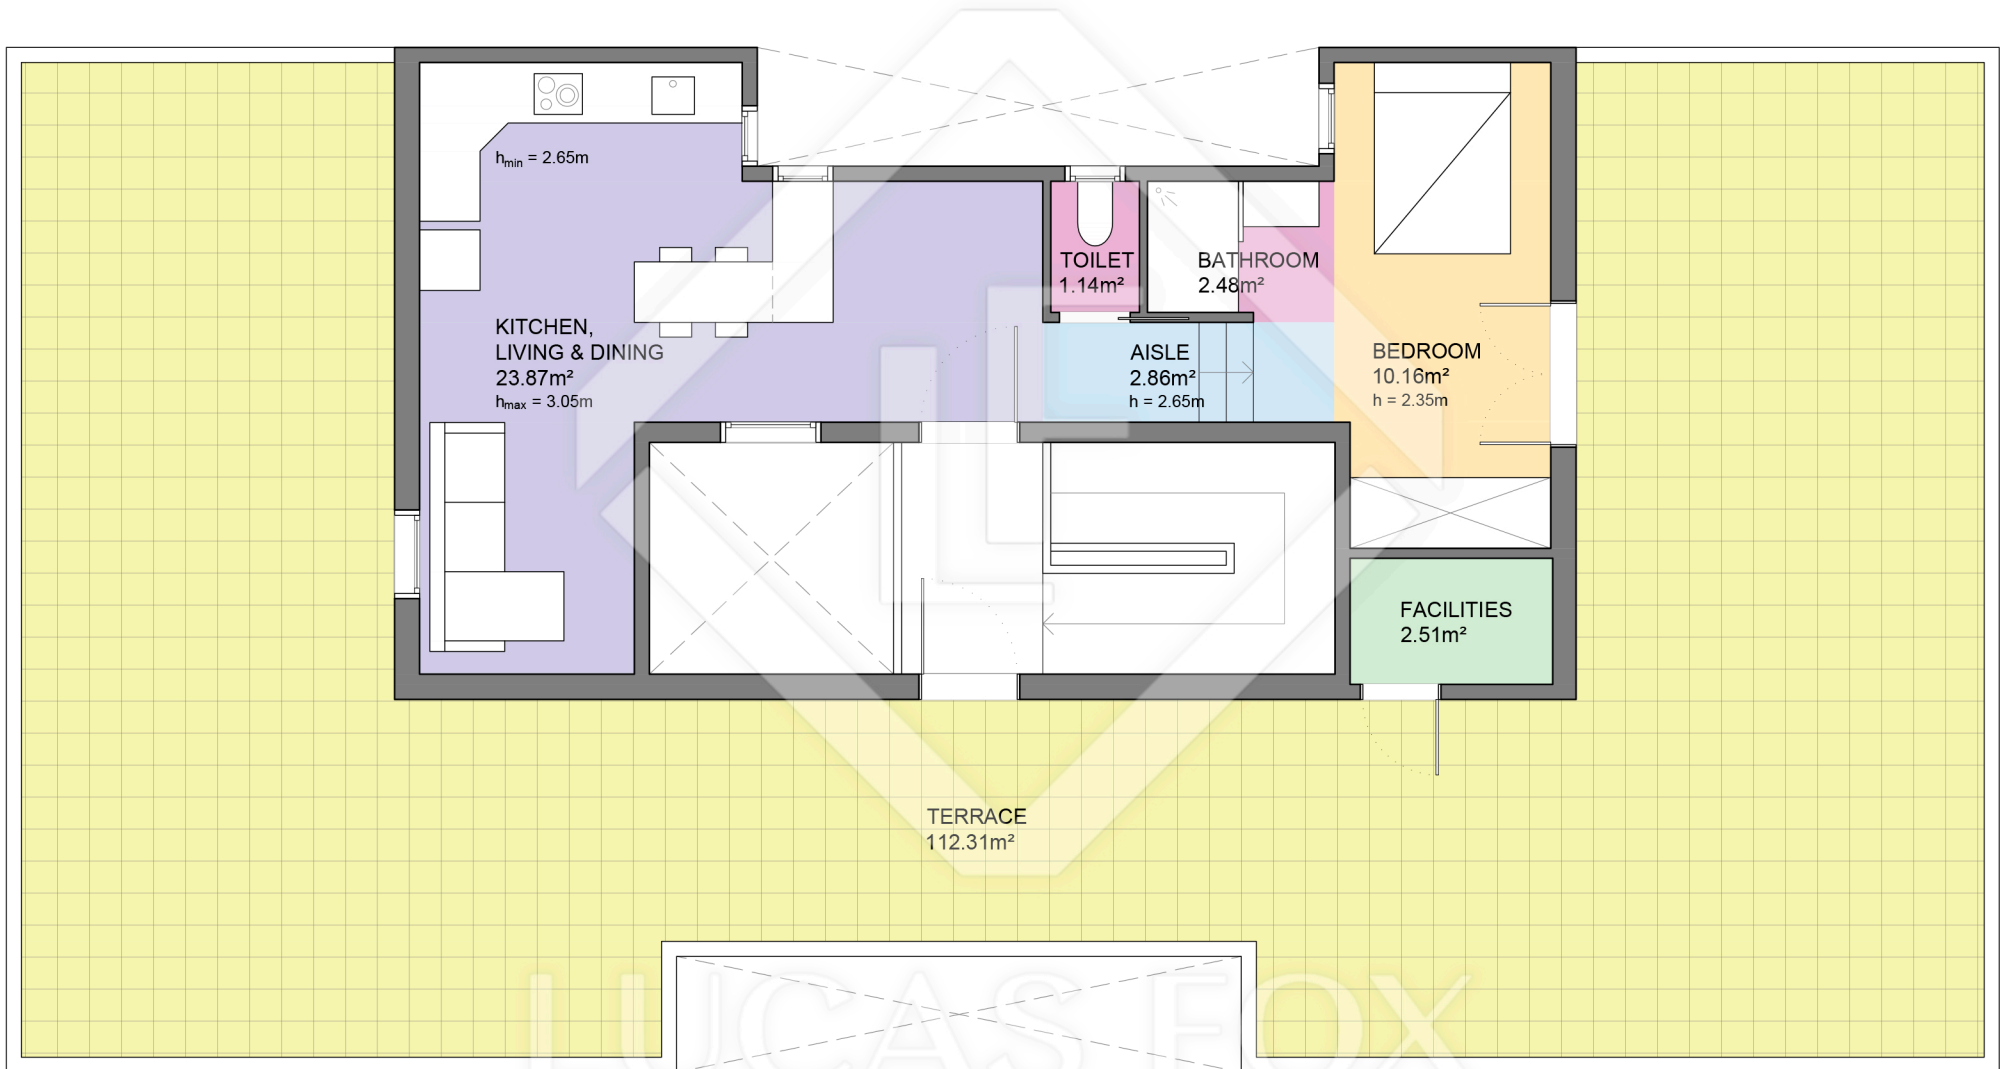

# BCN45385

LUCAS FOX  
INTERNATIONAL PROPERTIES

LUCAS FOX  
INTERNATIONAL PROPERTIES

Scale in metres. Indicative only. Dimensions are approximate. All information contained here is gathered from sources we believe to be reliable. However we cannot guarantee its accuracy and interested persons should rely on their own enquiries.

Measurements FLOOR	
Built surface	51.90m <sup>2</sup>
Useful surface	43.04m <sup>2</sup>
Exterior surface	112.31m <sup>2</sup>