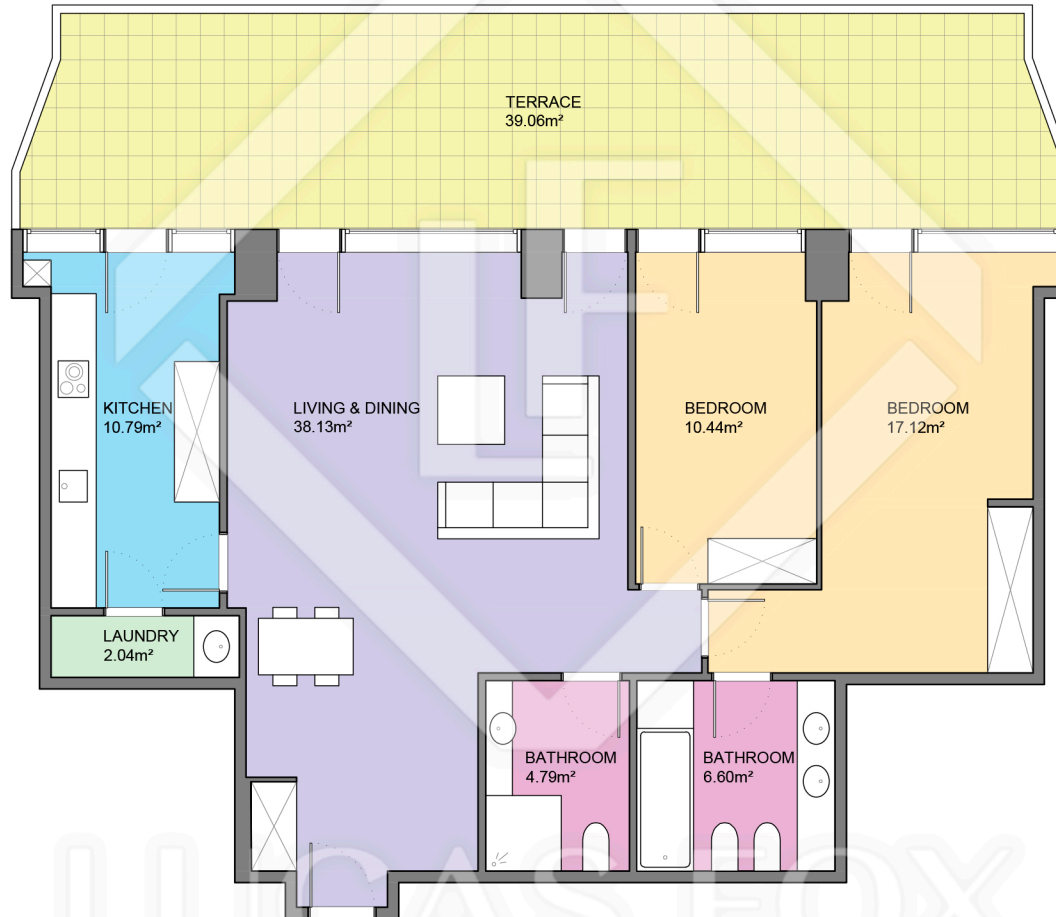

BCN45359

LUCAS FOX
INTERNATIONAL PROPERTIES

Scale in metres. Indicative only. Dimensions are approximate. All information contained here is gathered from sources we believe to be reliable. However we cannot guarantee its accuracy and interested persons should rely on their own enquiries.

Measurements FLOOR	
Built surface	102.75m ²
Useful surface	89.90m ²
Exterior surface	39.06m ²
Height	2.55m