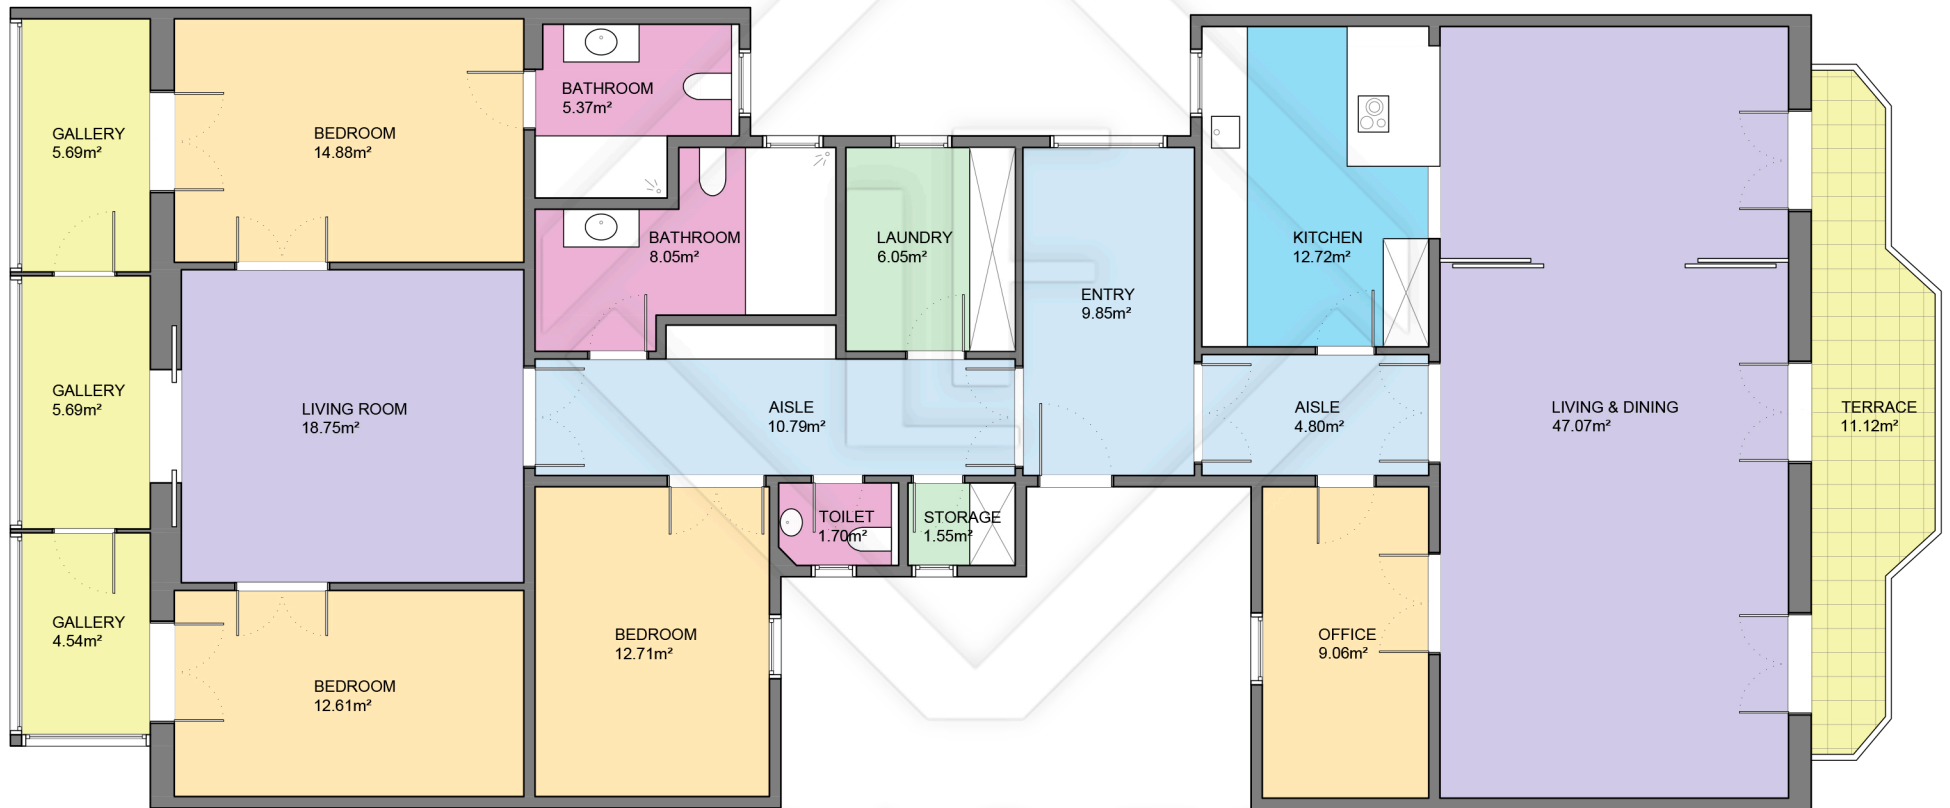

BCN44919

LUCAS FOX
INTERNATIONAL PROPERTIES

Scale in metres. Indicative only. Dimensions are approximate. All information contained here is gathered from sources we believe to be reliable. However we cannot guarantee its accuracy and interested persons should rely on their own enquiries.

Measurements FLOOR	
Built surface	217.60m ²
Useful surface	191.90m ²
Exterior surface	11.12m ²
Height	3.63m