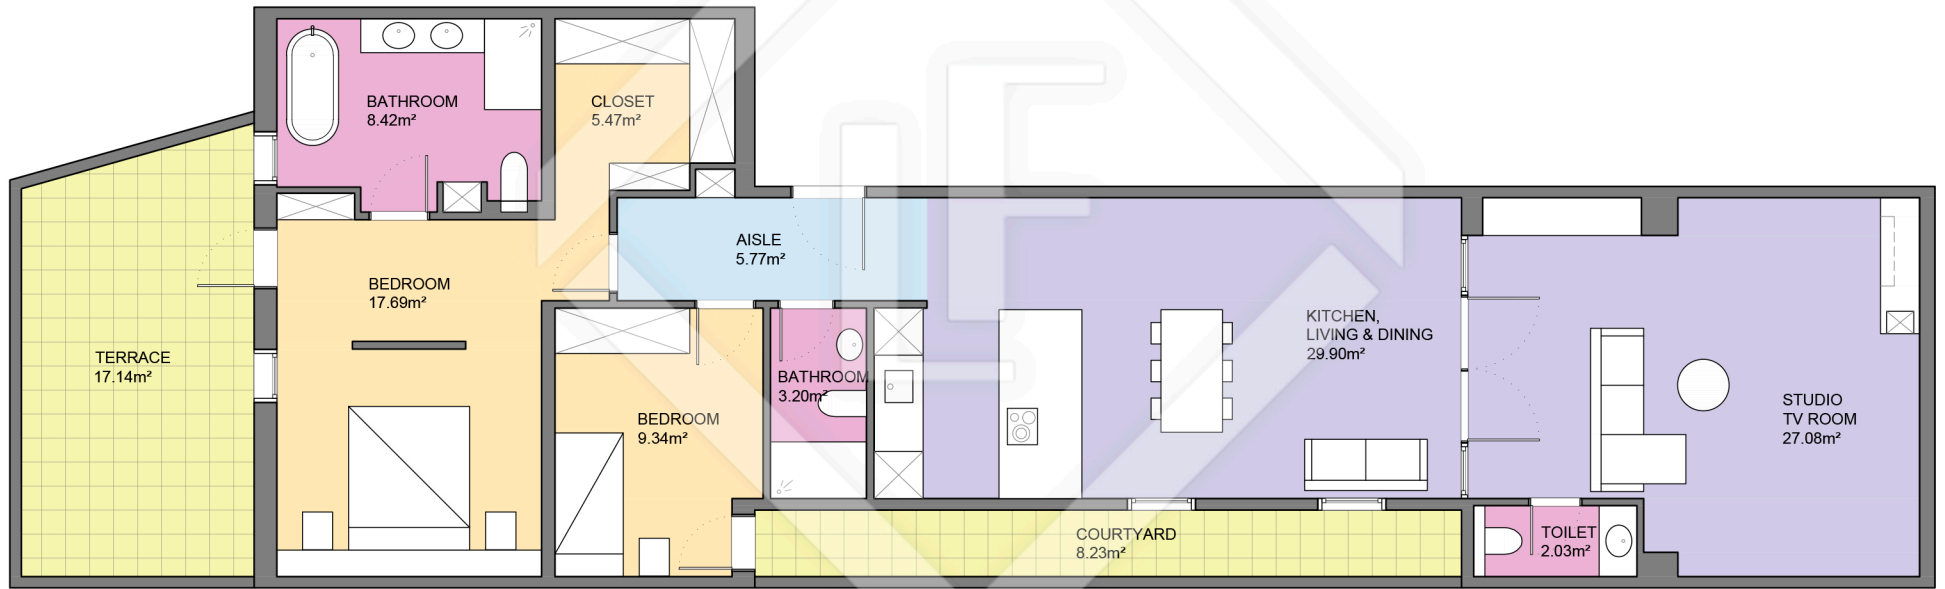

BCN44830

LUCAS FOX  
INTERNATIONAL PROPERTIES

Scale in metres. Indicative only. Dimensions are approximate. All information contained here is gathered from sources we believe to be reliable. However we cannot guarantee its accuracy and interested persons should rely on their own enquiries.

Measurements FLOOR	
Built surface	124.01m <sup>2</sup>
Useful surface	108.90m <sup>2</sup>
Exterior surface	25.37m <sup>2</sup>
Height	3.95m