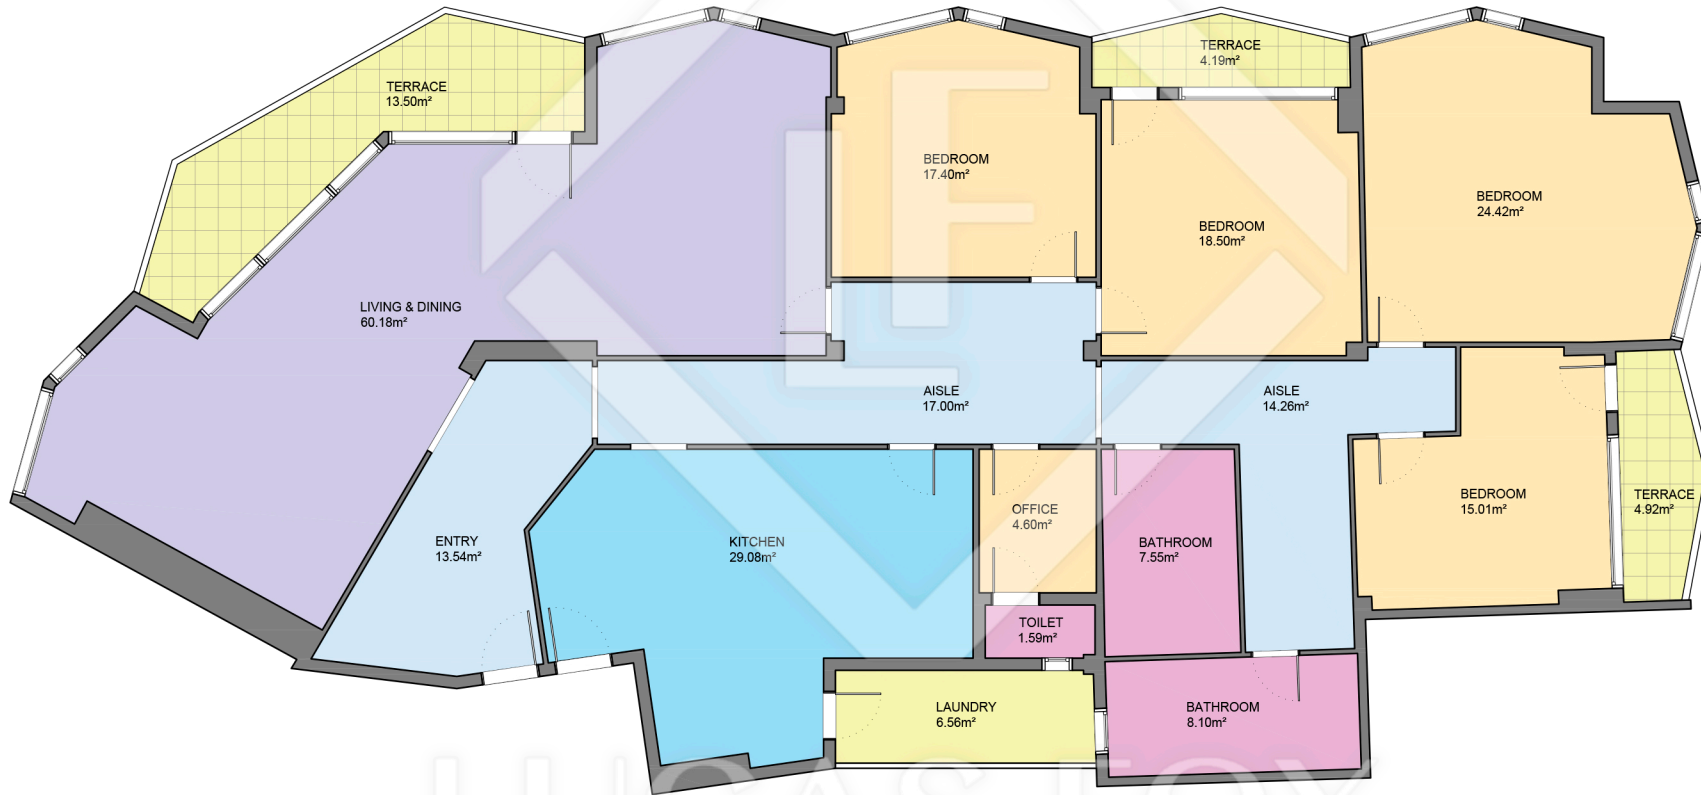

# BCN44759

LUCAS FOX  
INTERNATIONAL PROPERTIES

Scale in metres. Indicative only. Dimensions are approximate. All information contained here is gathered from sources we believe to be reliable. However we cannot guarantee its accuracy and interested persons should rely on their own enquiries.

Measurements FLOOR	
Built surface	256.90m <sup>2</sup>
Useful surface	231.23m <sup>2</sup>
Exterior surface	29.17m <sup>2</sup>