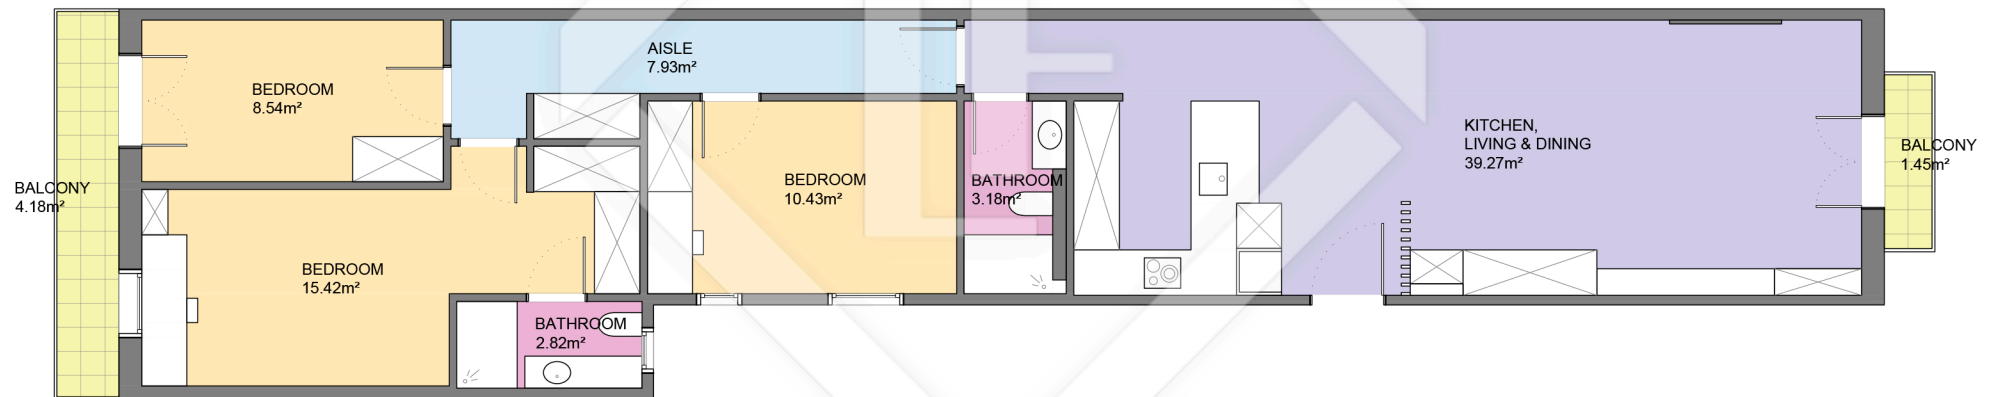

BCN44589

LUCAS FOX

INTERNATIONAL PROPERTIES

LUCAS FOX
INTERNATIONAL PROPERTIES

Scale in metres. Indicative only. Dimensions are approximate. All information contained here is gathered from sources we believe to be reliable. However we cannot guarantee its accuracy and interested persons should rely on their own enquiries.

Measurements FLOOR	
Built surface	100.37m ²
Useful surface	87.58m ²
Exterior surface	5.63m ²
Height	3.45m