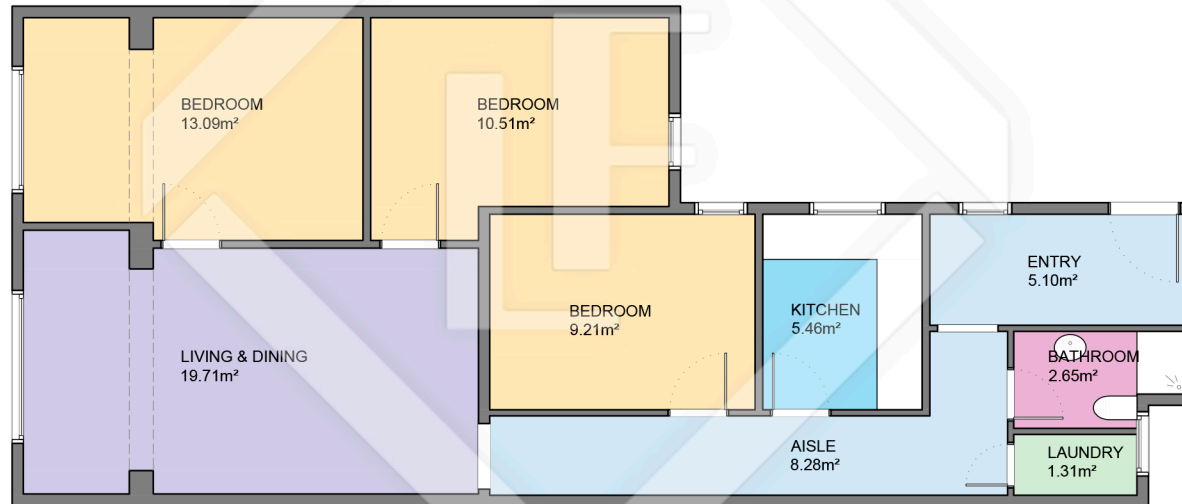

BCN44549

LUCAS FOX  
INTERNATIONAL PROPERTIES

Scale in metres. Indicative only. Dimensions are approximate. All information contained here is gathered from sources we believe to be reliable. However we cannot guarantee its accuracy and interested persons should rely on their own enquiries.

Measurements FLOOR	
Built surface	84.90m <sup>2</sup>
Useful surface	75.32m <sup>2</sup>