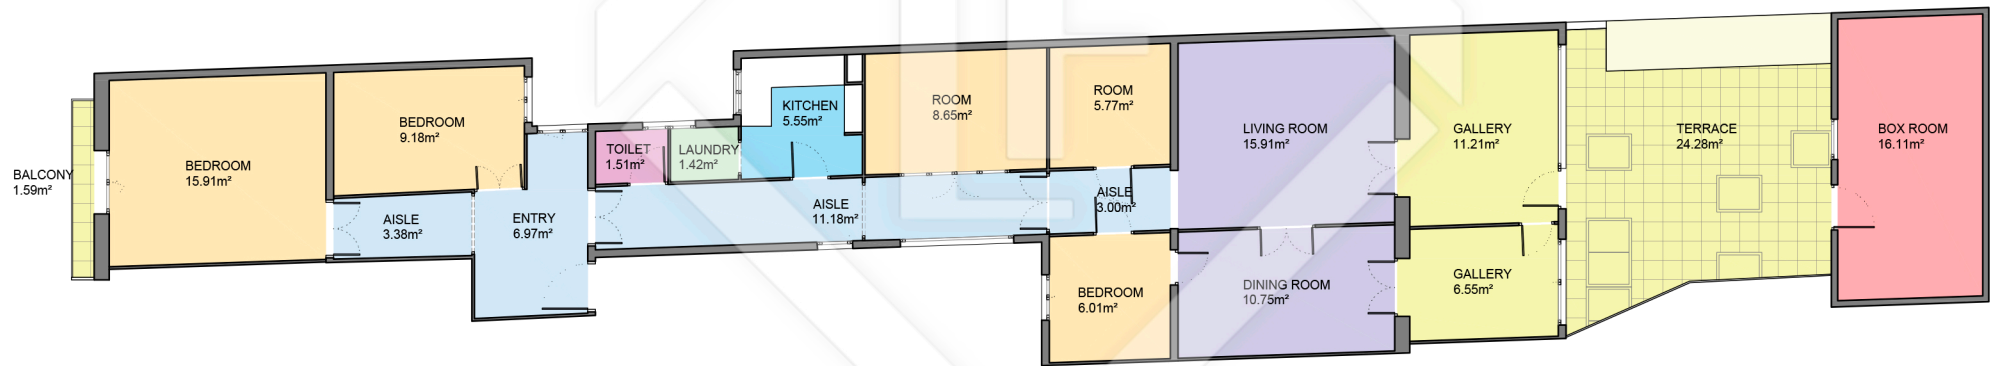

BCN44547

LUCAS FOX
INTERNATIONAL PROPERTIES

Scale in metres. Indicative only. Dimensions are approximate. All information contained here is gathered from sources we believe to be reliable. However we cannot guarantee its accuracy and interested persons should rely on their own enquiries.

Measurements FLOOR	
Built surface	137.50m ²
Useful surface	122.95m ²
Height	3.10m
Box room surface	18.01m ²
Exterior surface	25.87m ²