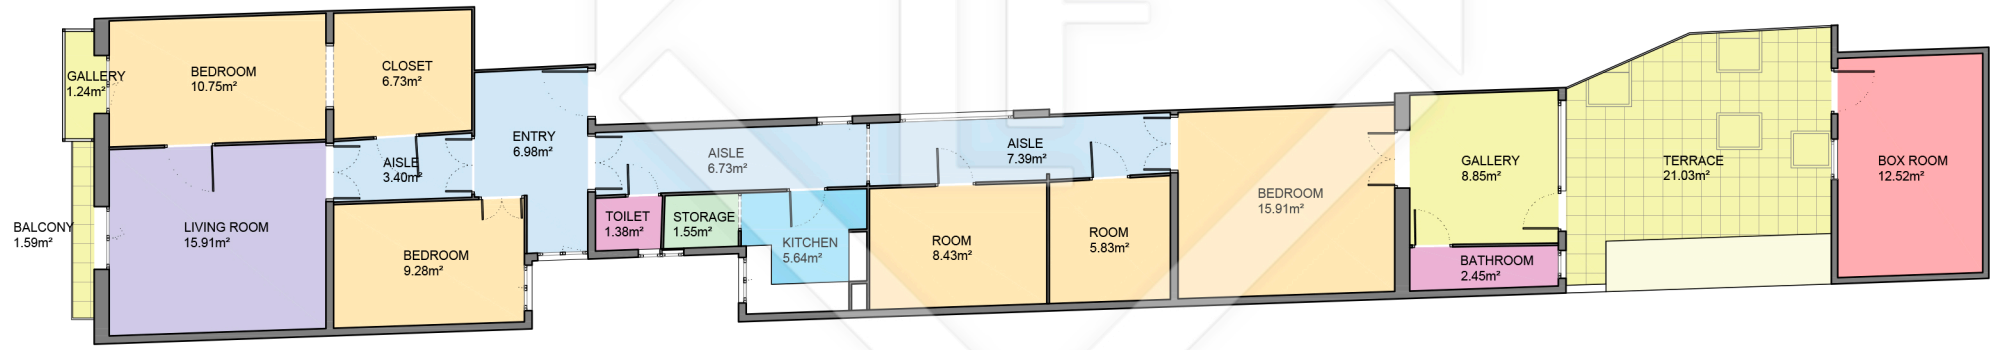

BCN44546

LUCAS FOX
INTERNATIONAL PROPERTIES

Scale in metres. Indicative only. Dimensions are approximate. All information contained here is gathered from sources we believe to be reliable. However we cannot guarantee its accuracy and interested persons should rely on their own enquiries.

Measurements FLOOR	
Built surface	132.56m²
Useful surface	118.45m²
Height	3.10m
Box room surface	14.13m²
Exterior surface	22.62m²