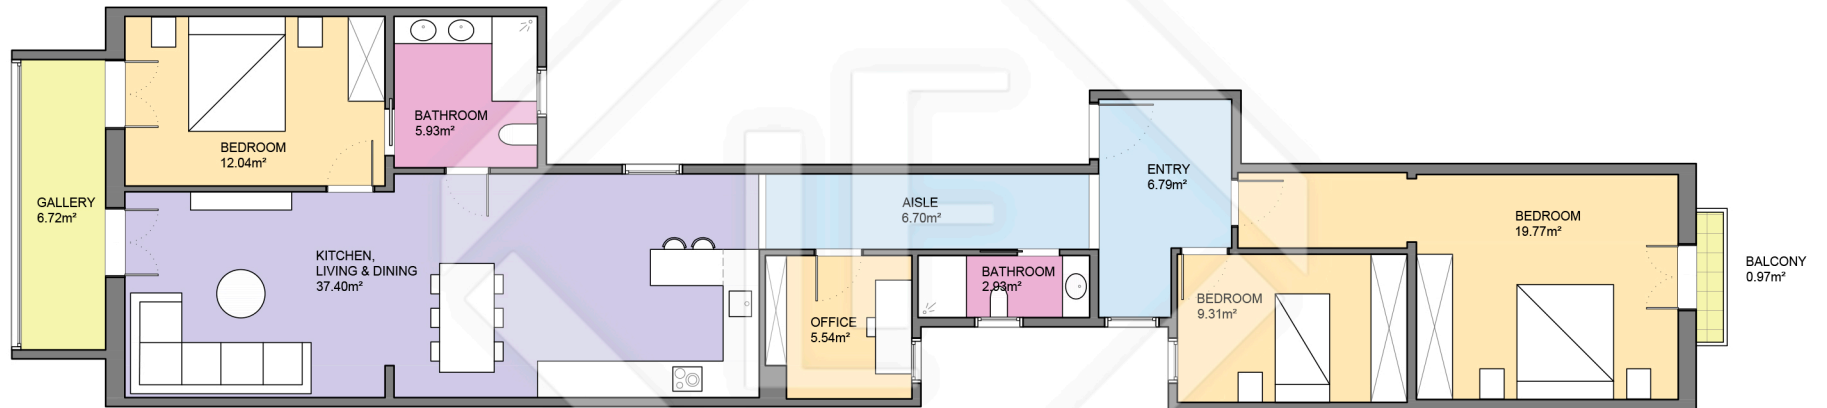

BCN44499 Propuesta 1

LUCAS FOX
INTERNATIONAL PROPERTIES

LUCAS FOX
INTERNATIONAL PROPERTIES

Scale in metres. Indicative only. Dimensions are approximate. All information contained here is gathered from sources we believe to be reliable. However we cannot guarantee its accuracy and interested persons should rely on their own enquiries.

Measurements FLOOR	
Built surface	130.40m ²
Useful surface	113.12m ²
Exterior surface	0.97m ²
Height	2.90m